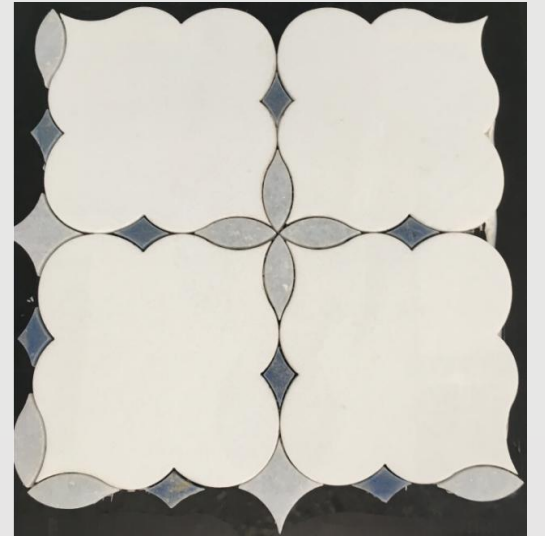

# WANPO MARBLE MOSAIC

*Stone decorates life*

Contact for cooperation

Email: [sophia@xmwanpo.com](mailto:sophia@xmwanpo.com)

Mobile number: 0086-15860736068

Web: [wanpomosaic.com](http://wanpomosaic.com)

Add: Rm4049, No.350 changle road, huli district, Xiamen China.