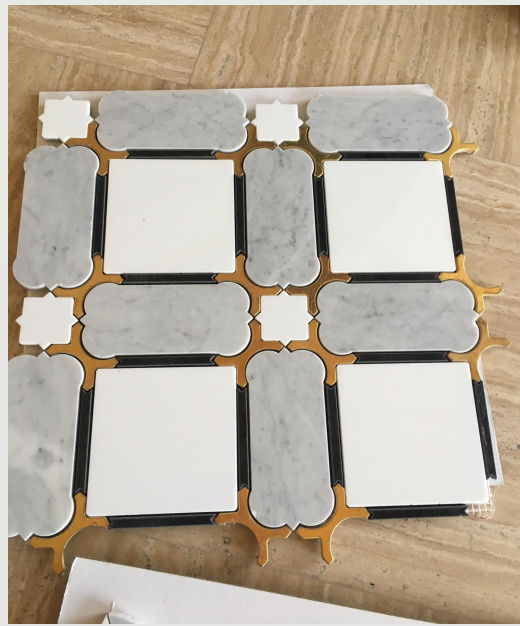

# WANPO MARBLE MOSAIC

*Stone decorates life*

Contact for cooperation

Email: [sophia@xmwanpo.com](mailto:sophia@xmwanpo.com)

Mobile number: 0086-15860736068

Web: [wanpomosaic.com](http://wanpomosaic.com)

Add: Rm4049, No.350 changle road, huli district, Xiamen China.