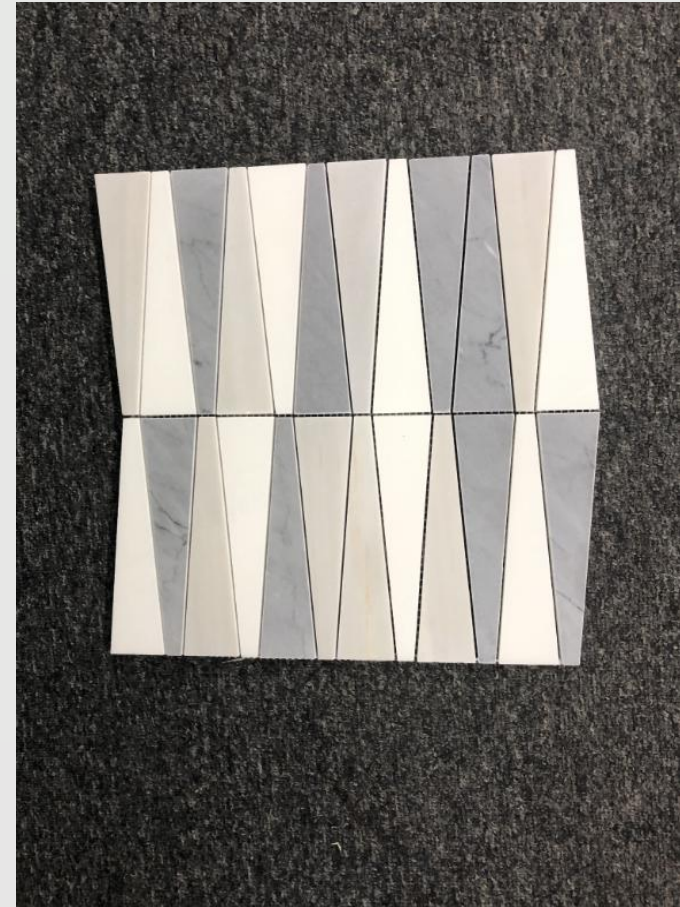

# WANPO MARBLE MOSAIC

*Stone decorates life*

Contact for cooperation

Email: [sophia@xmwanpo.com](mailto:sophia@xmwanpo.com)

Mobile number: 0086-15860736068

Web: [wanpomosaic.com](http://wanpomosaic.com)

Add: Rm4049, No.350 changle road, huli district, Xiamen China.