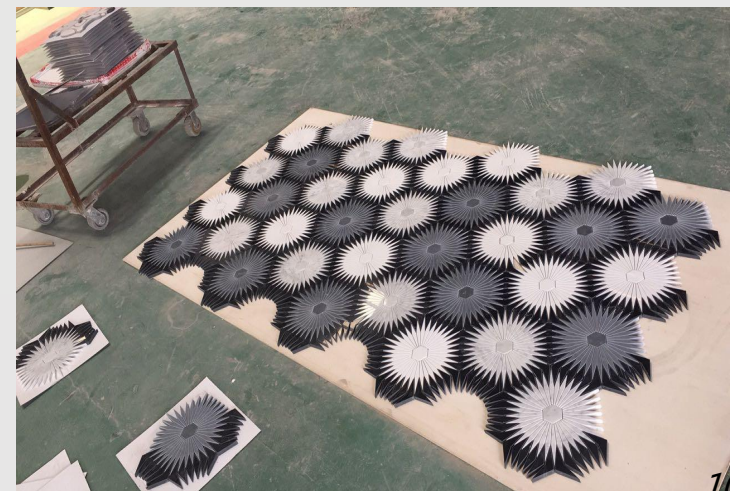

# WANPO MARBLE MOSAIC

*Stone decorates life*

Contact for cooperation

Email: [sophia@xmwanpo.com](mailto:sophia@xmwanpo.com)

Mobile number: 0086-15860736068

Web: [wanpomosaic.com](http://wanpomosaic.com)

Add: Rm4049, No.350 changle road, huli district, Xiamen China.