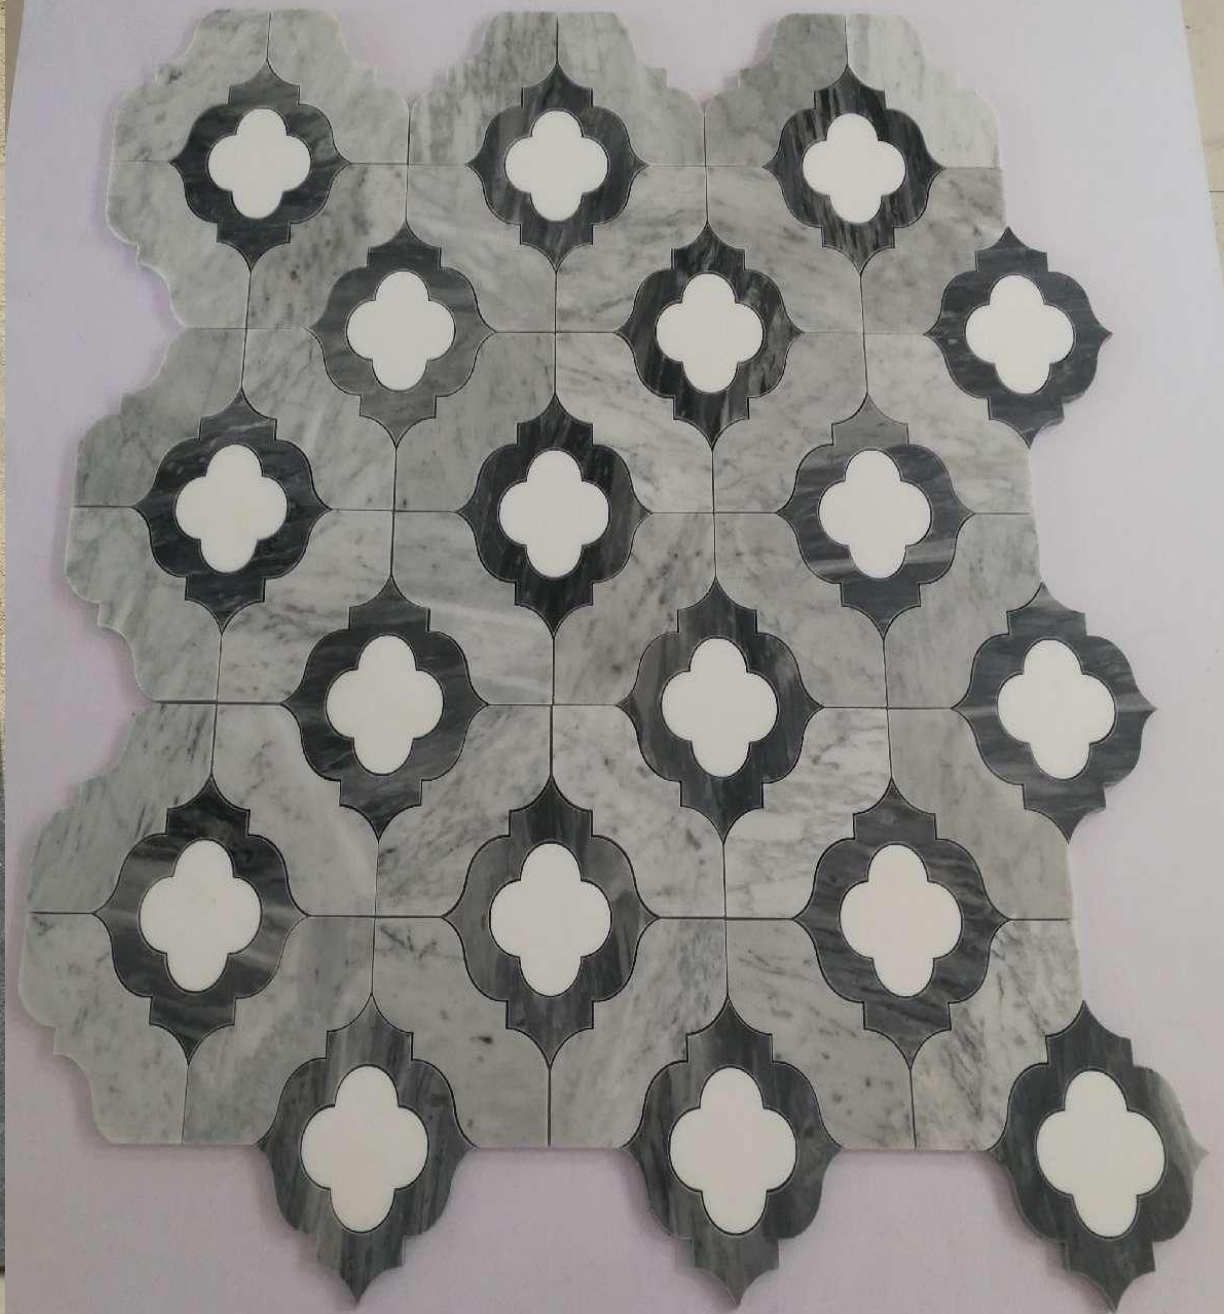

# WANPO MARBLE MOSAIC

*Stone decorates life*

Contact for cooperation

Email: [sophia@xmwanpo.com](mailto:sophia@xmwanpo.com)

Mobile number: 0086-15860736068

Web: [wanpomosaic.com](http://wanpomosaic.com)

Add: Rm4049, No.350 changle road, huli district, Xiamen China.