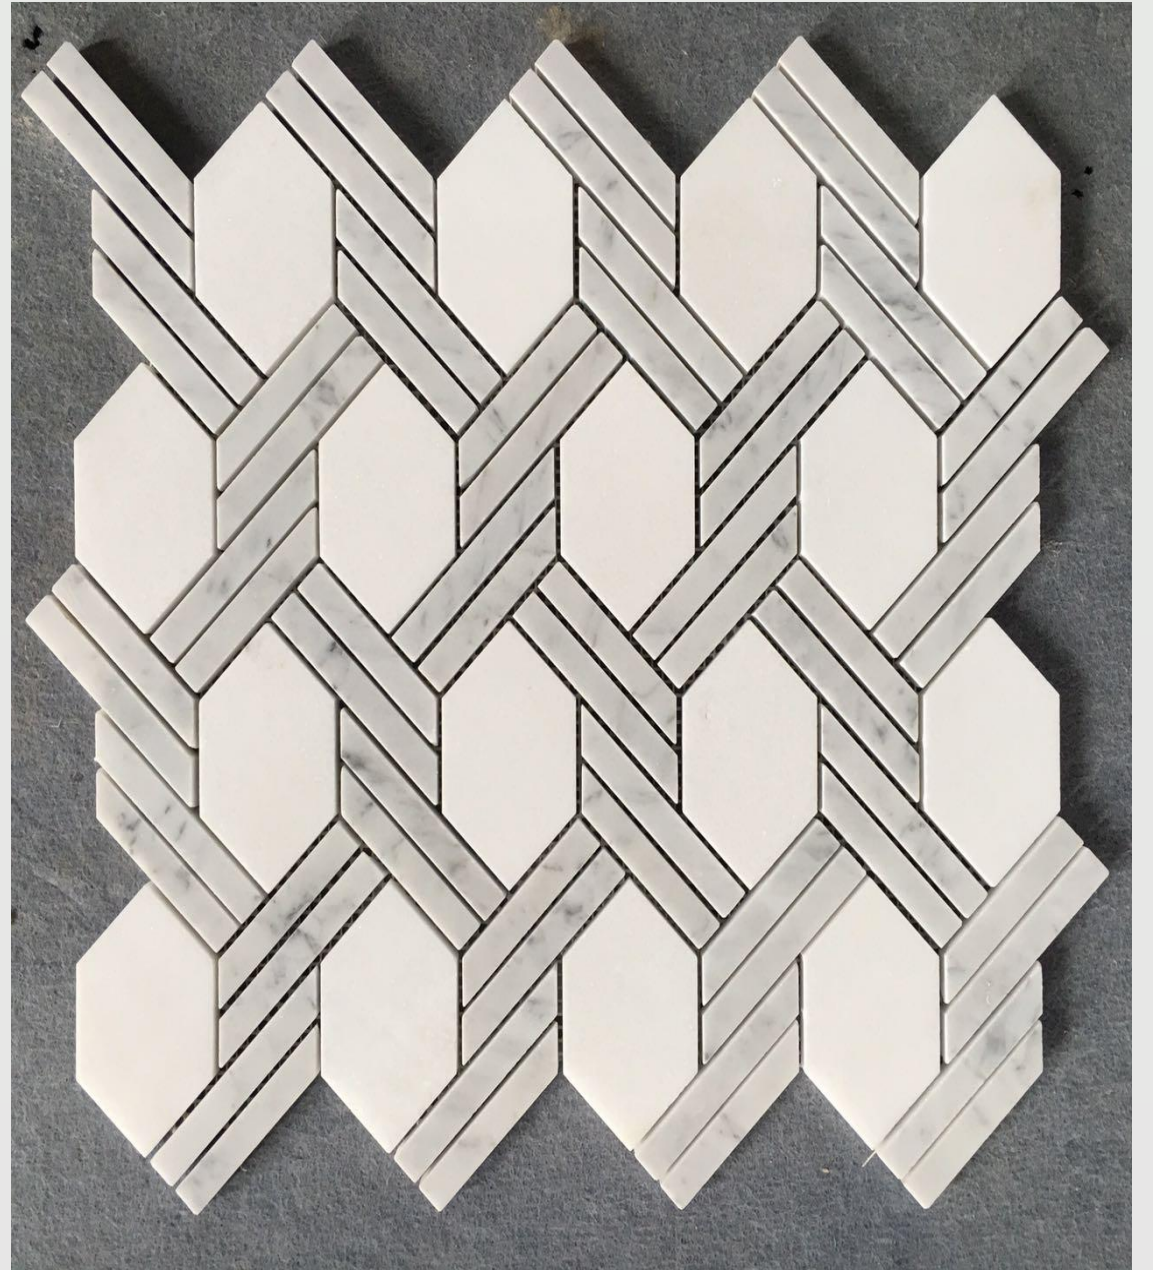

# WANPO MARBLE MOSAIC

*Stone decorates life*

Contact for cooperation

Email: [sophia@xmwanpo.com](mailto:sophia@xmwanpo.com)

Mobile number: 0086-15860736068

Web: [wanpomosaic.com](http://wanpomosaic.com)

Add: Rm4049, No.350 changle road, huli district, Xiamen China.