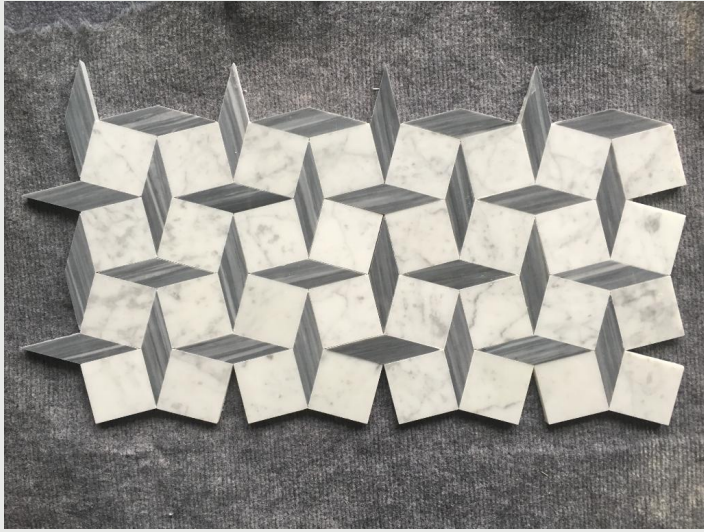

# WANPO MARBLE MOSAIC

*Stone decorates life*

Contact for cooperation

Email: [sophia@xmwanpo.com](mailto:sophia@xmwanpo.com)

Mobile number: 0086-15860736068

Web: [wanpomosaic.com](http://wanpomosaic.com)

Add: Rm4049, No.350 changle road, huli district, Xiamen China.