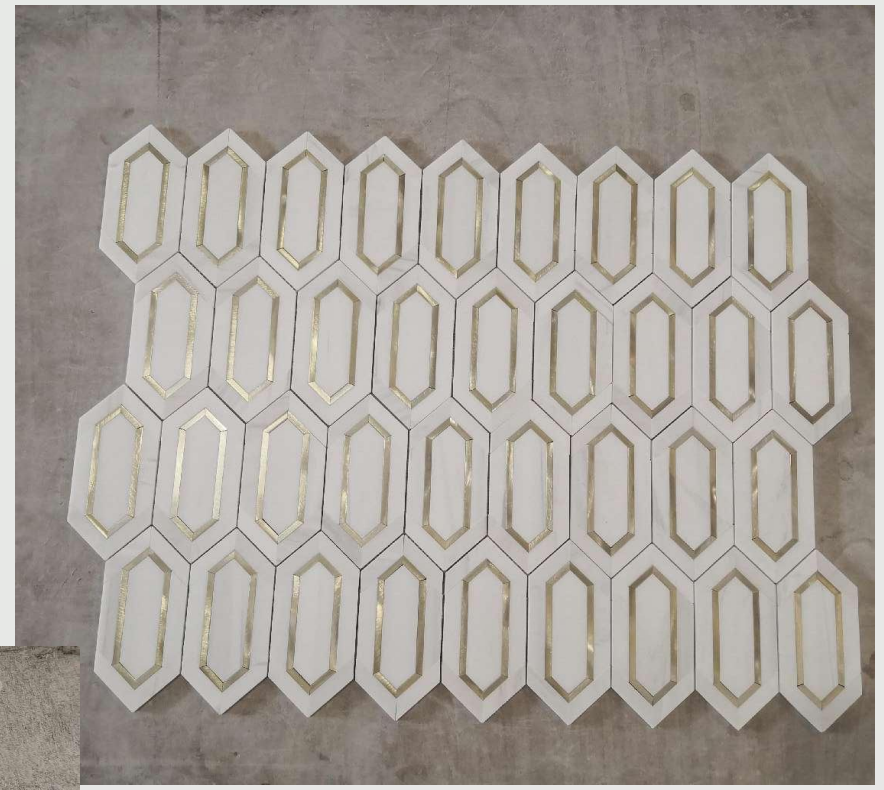

# WANPO MARBLE MOSAIC

*Stone decorates life*

Contact for cooperation

Email: [sophia@xmwanpo.com](mailto:sophia@xmwanpo.com)

Mobile number: 0086-15860736068

Web: [wanpomosaic.com](http://wanpomosaic.com)

Add: Rm4049, No.350 changle road, huli district, Xiamen China.