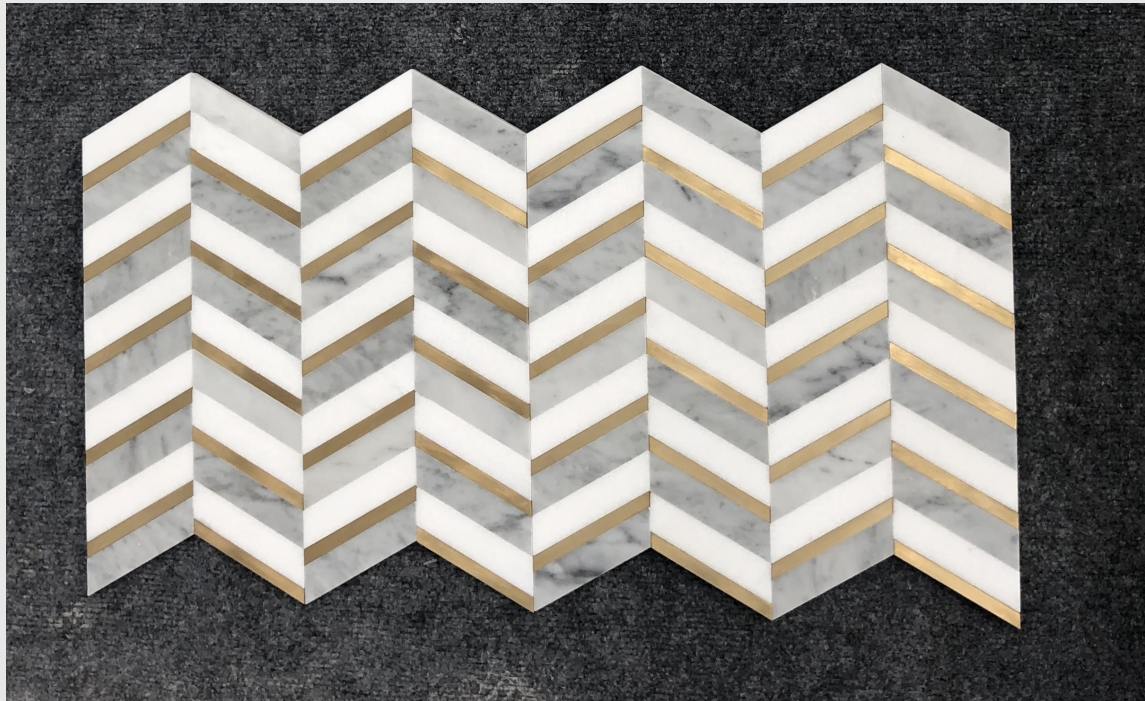

# WANPO MARBLE MOSAIC

*Stone decorates life*

Contact for cooperation

Email: [sophia@xmwanpo.com](mailto:sophia@xmwanpo.com)

Mobile number: 0086-15860736068

Web: [wanpomosaic.com](http://wanpomosaic.com)

Add: Rm4049, No.350 changle road, huli district, Xiamen China.