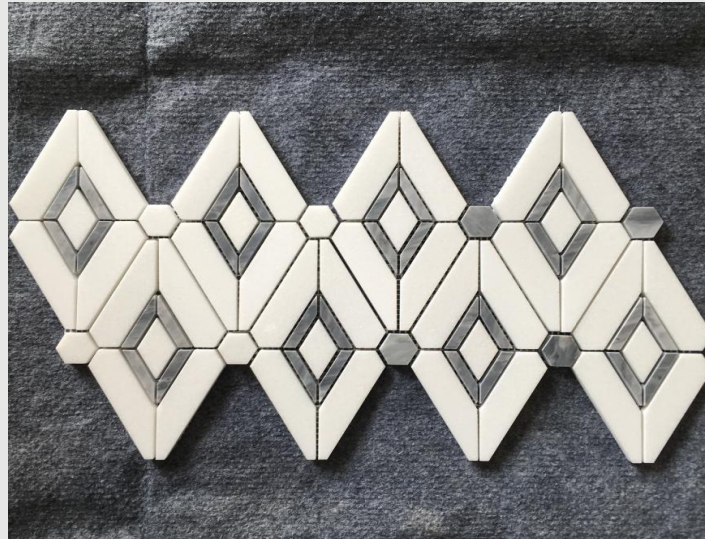

# WANPO MARBLE MOSAIC

*Stone decorates life*

Contact for cooperation

Email: [sophia@xmwanpo.com](mailto:sophia@xmwanpo.com)

Mobile number: 0086-15860736068

Web: [wanpomosaic.com](http://wanpomosaic.com)

Add: Rm4049, No.350 changle road, huli district, Xiamen China.