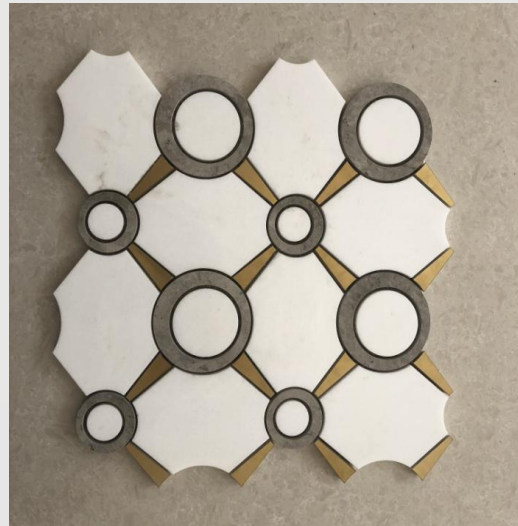

# WANPO MARBLE MOSAIC

*Stone decorates life*

Contact for cooperation

Email: [sophia@xmwanpo.com](mailto:sophia@xmwanpo.com)

Mobile number: 0086-15860736068

Web: [wanpomosaic.com](http://wanpomosaic.com)

Add: Rm4049, No.350 changle road, huli district, Xiamen China.