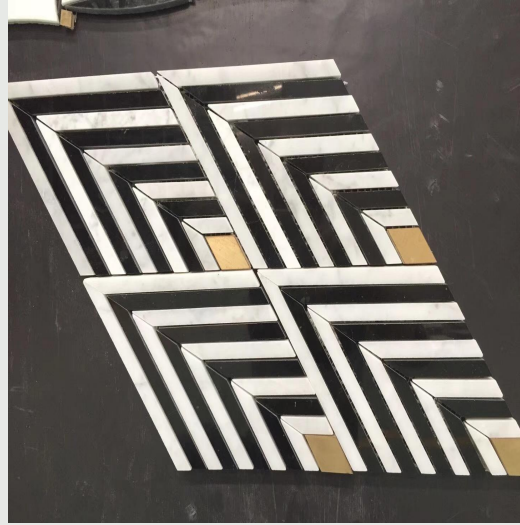

# WANPO MARBLE MOSAIC

*Stone decorates life*

Contact for cooperation

Email: [sophia@xmwanpo.com](mailto:sophia@xmwanpo.com)

Mobile number: 0086-15860736068

Web: [wanpomosaic.com](http://wanpomosaic.com)

Add: Rm4049, No.350 changle road, huli district, Xiamen China.