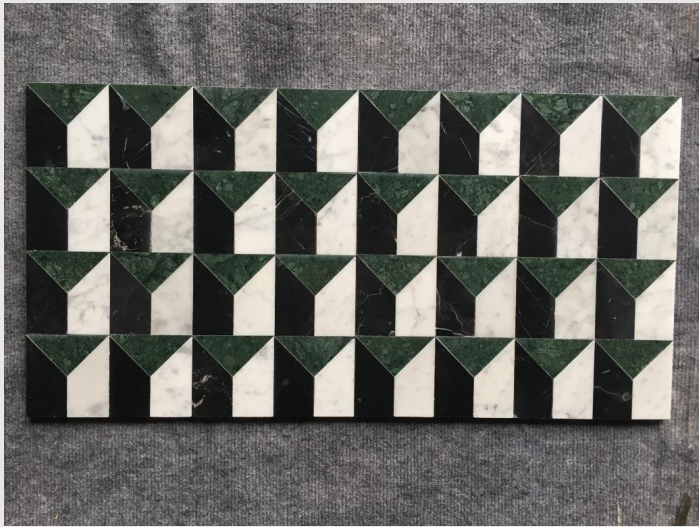

# WANPO MARBLE MOSAIC

*Stone decorates life*

Contact for cooperation

Email: [sophia@xmwanpo.com](mailto:sophia@xmwanpo.com)

Mobile number: 0086-15860736068

Web: [wanpomosaic.com](http://wanpomosaic.com)

Add: Rm4049, No.350 changle road, huli district, Xiamen China.