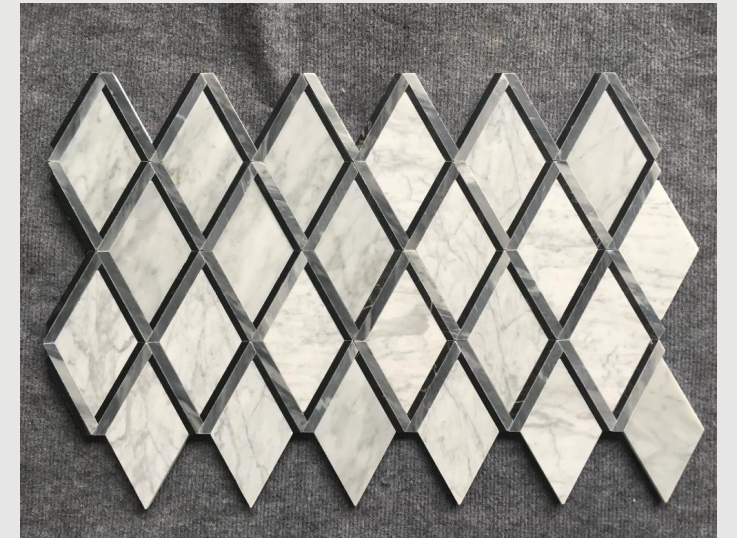

# WANPO MARBLE MOSAIC

*Stone decorates life*

Contact for cooperation

Email: [sophia@xmwanpo.com](mailto:sophia@xmwanpo.com)

Mobile number: 0086-15860736068

Web: [wanpomosaic.com](http://wanpomosaic.com)

Add: Rm4049, No.350 changle road, huli district, Xiamen China.