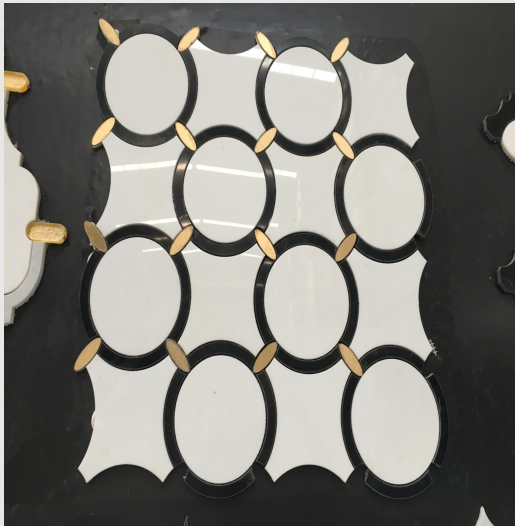

# WANPO MARBLE MOSAIC

*Stone decorates life*

Contact for cooperation

Email: [sophia@xmwanpo.com](mailto:sophia@xmwanpo.com)

Mobile number: 0086-15860736068

Web: [wanpomosaic.com](http://wanpomosaic.com)

Add: Rm4049, No.350 changle road, huli district, Xiamen China.