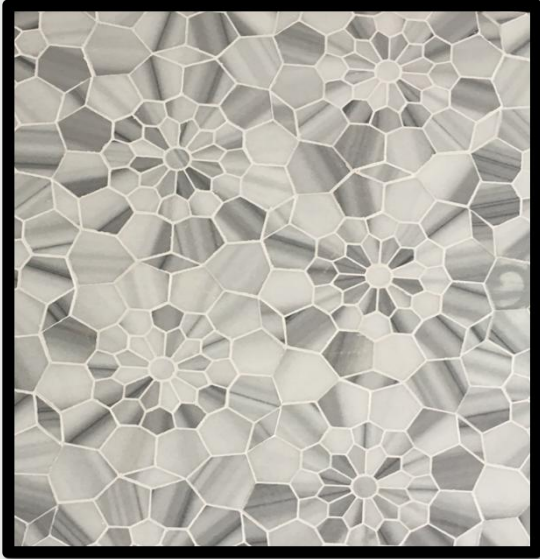

# WANPO MARBLE MOSAIC

*Stone decorates life*

Contact for cooperation

Email: [sophia@xmwanpo.com](mailto:sophia@xmwanpo.com)

Mobile number: 0086-15860736068

Web: [wanpomosaic.com](http://wanpomosaic.com)

Add: Rm4049, No.350 changle road, huli district, Xiamen China.