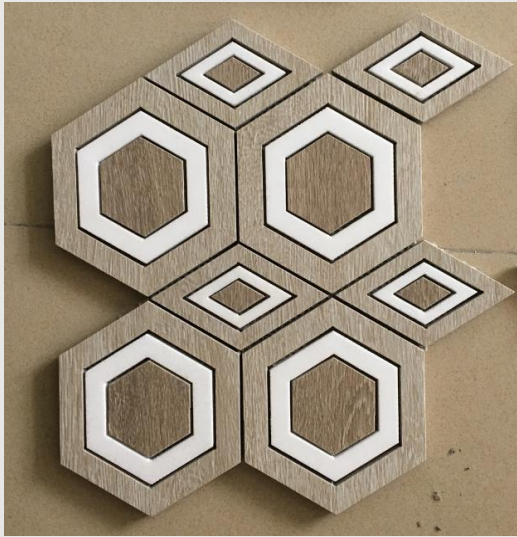

# WANPO MARBLE MOSAIC

*Stone decorates life*

Contact for cooperation

Email: [sophia@xmwanpo.com](mailto:sophia@xmwanpo.com)

Mobile number: 0086-15860736068

Web: [wanpomosaic.com](http://wanpomosaic.com)

Add: Rm4049, No.350 changle road, huli district, Xiamen China.