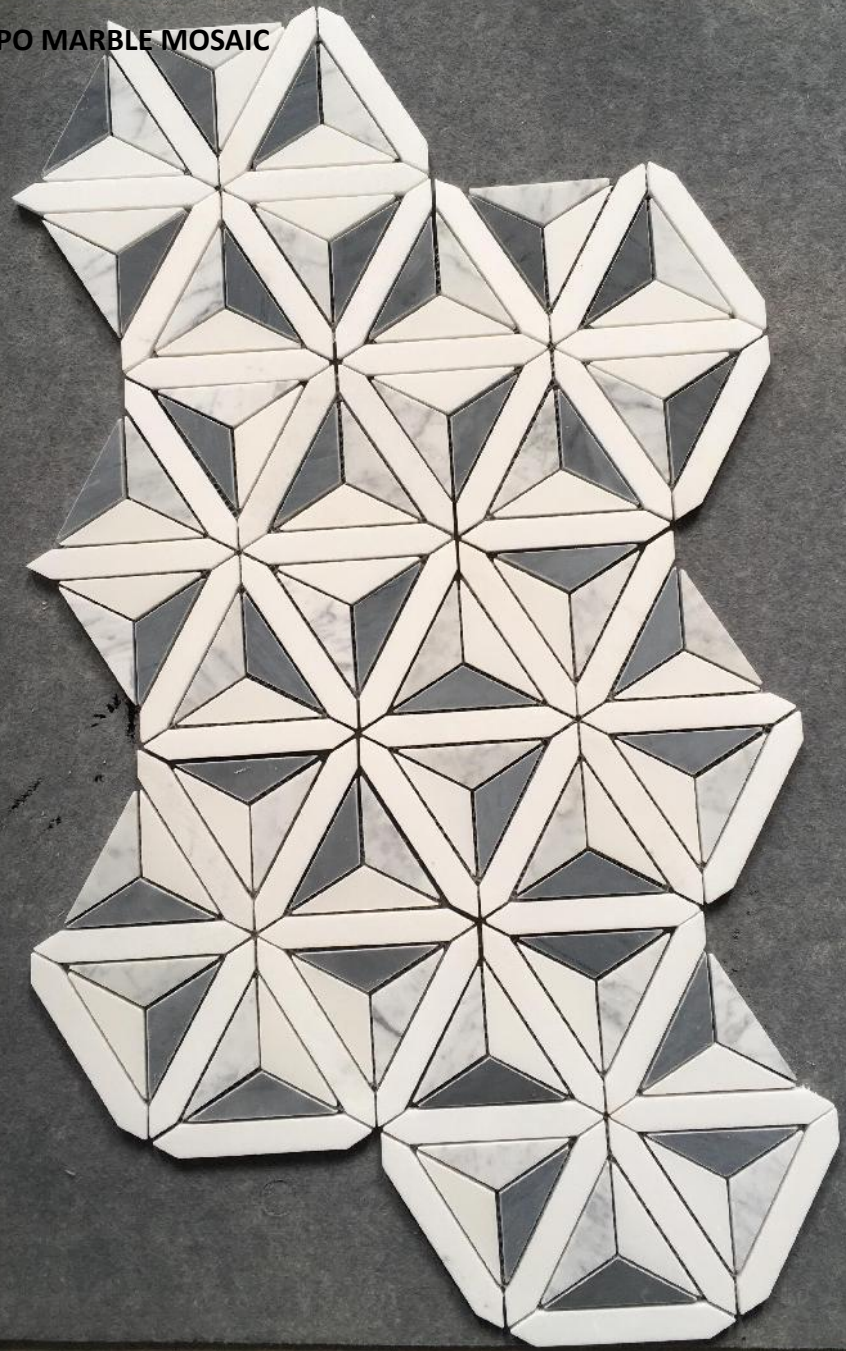

# WANPO MARBLE MOSAIC

*Stone decorates life*

Contact for cooperation

Email: [sophia@xmwanpo.com](mailto:sophia@xmwanpo.com)

Mobile number: 0086-15860736068

Web: [wanpomosaic.com](http://wanpomosaic.com)

Add: Rm4049, No.350 changle road, huli district, Xiamen China.