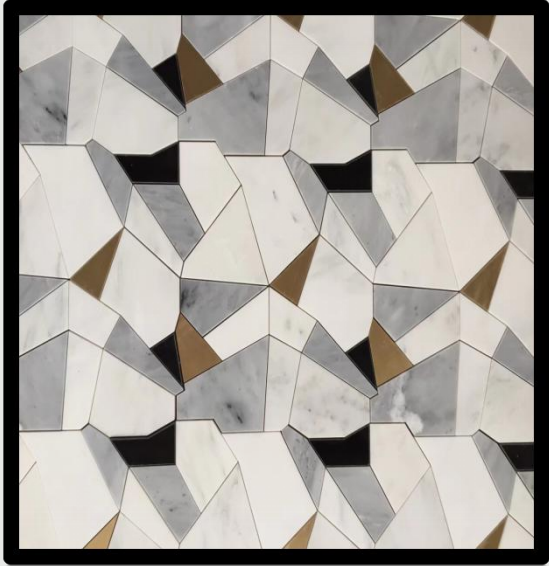

# WANPO MARBLE MOSAIC

*Stone decorates life*

Contact for cooperation

Email: [sophia@xmwanpo.com](mailto:sophia@xmwanpo.com)

Mobile number: 0086-15860736068

Web: [wanpomosaic.com](http://wanpomosaic.com)

Add: Rm4049, No.350 changle road, huli district, Xiamen China.