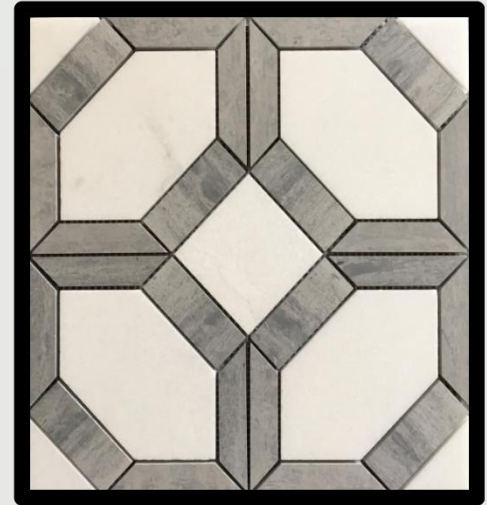

# WANPO MARBLE MOSAIC

*Stone decorates life*

Contact for cooperation

Email: [sophia@xmwanpo.com](mailto:sophia@xmwanpo.com)

Mobile number: 0086-15860736068

Web: [wanpomosaic.com](http://wanpomosaic.com)

Add: Rm4049, No.350 changle road, huli district, Xiamen China.