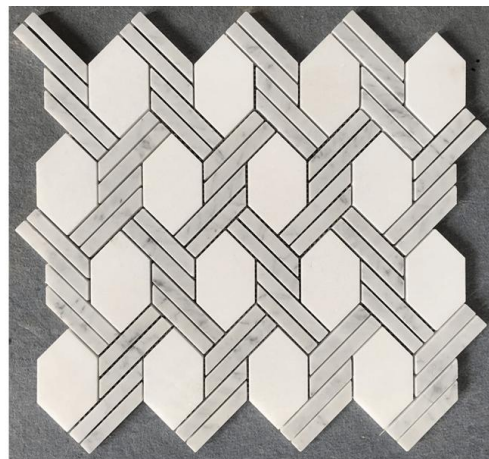

The versatility of Mosaic Kitchen Tiles allows you to explore various design possibilities. Whether you prefer a contemporary or traditional style, this mosaic backsplash complements a wide range of kitchen aesthetics. Its neutral white color and subtle gray veins effortlessly blend with different color schemes and design elements, providing a seamless integration into your overall kitchen decor. Beyond its application as a kitchen backsplash, this mosaic tile can also be used for other areas of your home. The mosaic tile sheets can be creatively incorporated into your flooring, adding a unique floor mosaic design that becomes a conversation piece in your living space.

The Bianco Carrara Basketweave Twist Shape White Mosaic Backsplash Kitchen offers a perfect combination of beauty, functionality, and versatility. As a Carrara white marble tiles manufacturer, we take pride in delivering premium quality products that enhance your home's aesthetic appeal. Elevate your kitchen design with this exquisite marble mosaic backsplash and let its captivating design and luxurious presence transform your culinary space into a true masterpiece.

FAQ

Q: What is Bianco Carrara Basketweave Twist Shape White Mosaic Backsplash?

A: Bianco Carrara Basketweave Twist Shape White Mosaic Backsplash is a type of mosaic tile made from Bianco Carrara marble, featuring a basketweave pattern with twist-shaped accents. It is specifically designed for use as a backsplash in kitchens.

Q: Can I use this mosaic tile for other applications besides kitchen backsplashes?

A: While the Bianco Carrara Basketweave Twist Shape White Mosaic is primarily designed for kitchen backsplashes, it can also be used for other decorative purposes such as accent walls, bathroom walls, or even flooring in smaller areas.