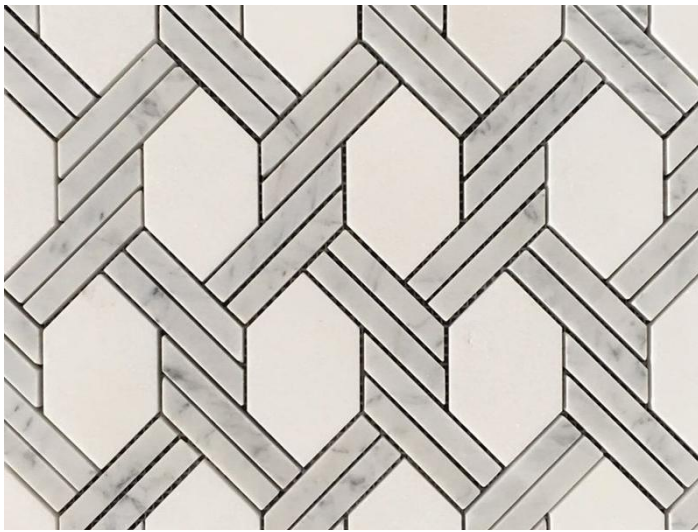

Short Description: This Bianco Carrara Basketweave Marble Mosaic is made of high-quality Carrara White marble and made into twist shapes. This custom made basketweave marble mosaic tile is a fashionable addition to elevate the aesthetic appeal of your culinary space.

This Bianco Carrara Basketweave Marble Mosaic is made of high-quality Carrara White marble and made into twist shapes. This custom-made basketweave marble mosaic tile is a fashionable addition to elevate the aesthetic appeal of your culinary space. This marble mosaic backsplash combines timeless elegance with a unique twist-shaped design, creating a visually captivating focal point for your kitchen. As a reputable Carrara white marble mosaic tiles manufacturer, we take pride in sourcing the finest quality marble to create our mosaic tile sheets. The Carrara white marble used in this mosaic is known for its exquisite beauty, characterized by a white background and delicate gray veining that adds depth and sophistication to any space. The basketweave twist shape design of our mosaic product adds a modern twist to the classic

basketweave pattern. The interlocking rectangles and squares are skillfully arranged to create a captivating visual effect, making your kitchen backsplash truly unique and eye-catching.

Product Specification (Parameter)

FAQ

Q: What is Bianco Carrara Basketweave Twist Shape White Mosaic Backsplash?

A: Bianco Carrara Basketweave Twist Shape White Mosaic Backsplash is a type of mosaic tile made from Bianco Carrara marble, featuring a basketweave pattern with twist-shaped accents. It is specifically designed for use as a backsplash in kitchens.