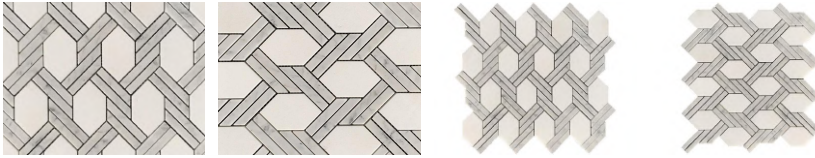

Short Description: This Bianco Carrara Basketweave Marble Mosaic is made of high-quality Carrara White marble and made into twist shapes. This custom made basketweave marble mosaic tile is a fashionable addition to elevate the aesthetic appeal of your culinary space.

Model No.: WPM115A

Pattern: Basketweave

Color: Grey & White

Finish: Polished

Material Name: Natural Marble

Min. Order: 100 sq.m (1077 sq.ft)

Product Detail:

Product Description

This Bianco Carrara Basketweave Marble Mosaic is made of high-quality Carrara White marble and made into twist shapes. This custom-made basketweave marble mosaic tile is a fashionable addition to elevate the aesthetic appeal of your culinary space. This marble mosaic backsplash combines timeless elegance with a unique twist-shaped design, creating a visually captivating focal point for your kitchen. As a reputable Carrara white marble mosaic tiles manufacturer, we take pride in sourcing the finest quality marble to create our mosaic tile sheets. The Carrara white marble used in this mosaic is known for its exquisite beauty, characterized by a white background and delicate gray veining that adds depth and sophistication to any space. The basketweave twist shape design of our mosaic product adds a modern twist to the classic

basketweave pattern. The interlocking rectangles and squares are skillfully arranged to create a captivating visual effect, making your kitchen backsplash truly unique and eye-catching.

Product Specification (Parameter)