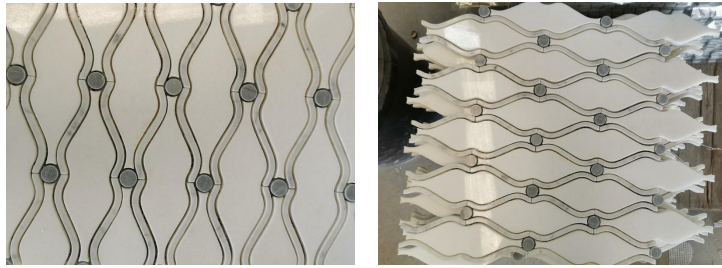

### Product Application

There are many types of waterjet stone mosaic, while the arabesque marble mosaic is the most popular and classic. In order to maintain its original structure and value, we usually install these marble mosaics on the wall and backsplashes. In interior home rooms, kitchens, washing rooms, offices, hotels, and other decorative walls, you can cover with this White Wavy Arabesque Marble Wall Mosaic Tile. The most common uses are stone wall mosaic, interior stone cladding tiles, decorative stone wall tiles, mosaic tile back splash, mosaic tiles backing, and so on.