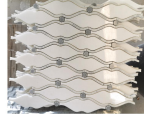

Product Detail:

Product Description

Waterjet marble mosaic tile is mainly completed by using natural unique colors, textures, and natural stone materials that are coupled with ingenious artistic conception and design.

Through water jet technology, a boring tile becomes an impressive and vivid tile and brings more flowing elements to your home. This white arabesque marble tile is customized by our product designers which use thin chips to create a wavy arabesque look. They cut Crystal