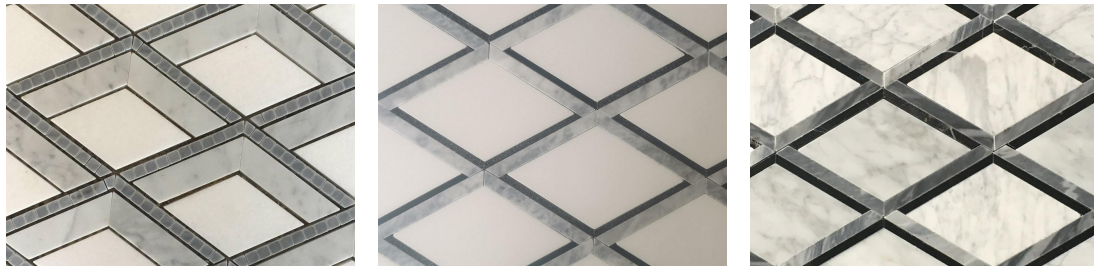

effect than for the floor. You can put the tiles in the bathroom wall and kitchen wall, like mosaic bathroom wall tiles, mosaic kitchen wall tiles, and mosaic backsplash tiles.

If you want to get any application suggestions and other quantity suggestions about your renovation projects, please send a message to us. We will reply back within 24 hours.

FAQ

Q: How does your company's quality control?

A: Our quality is stable. We cannot guarantee that every piece of product is 100% the best quality, what we do is try our best to meet your quality requirements.

Q: May I have your product catalog?

A: Yes, please review and download from the "CATALOG" column on our website. Please leave us a message if you meet any problems, we are happy to help.

Q: What is your minimum quantity?

A: The minimum quantity of this product is 100 square meters (1000 square feet)

Q: Can I install the mosaic tiles by myself?

A: We suggest you ask for a tiling company to install your wall, floor, or backsplash with the stone mosaic tiles because tiling companies have professional tools and skills, and some companies will offer free cleaning services as well. Good Luck!