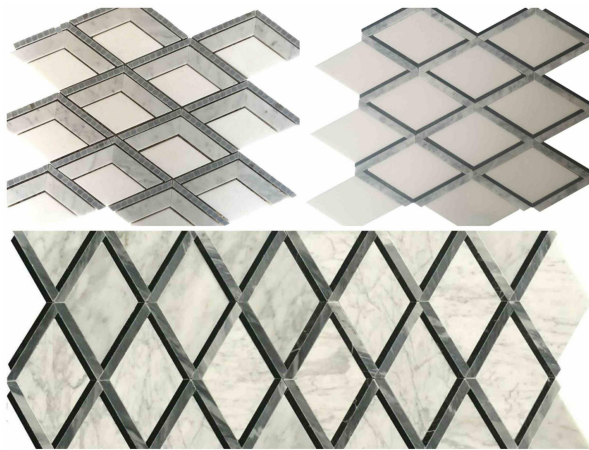

Short Description: We have three patterns of the rhombus 3D marble mosaic tile, all of them are made of white marble diamond chips and surrounded by grey stripe lines. Every tile is made one hundred percent made by hand, not by machine.

Model No.: WPM095 / WPM244 / WPM277

Pattern: 3 Dimensional

Color: White And Grey

Finish: Polished

Material Name: Natural Marble

Product Detail:

Product Description

Unlike the 3d cube mosaic tile, this stone mosaic tile series looks more novel. Its main module is composed of diamond-shaped particles of white marble, and then each side is surrounded by slender strips of gray marble to create a non-planar effect. If it is installed on the wall, it will be affected by its grain structure attracted, people never get tired of it. We use modern machines to make different granules, and then workers assemble different granules on the

Product Name: China 3d Natural Stone Tiles Rhombus Marble For Wall Backsplash

Model No.: WPM095 / WPM244 / WPM277

Pattern: 3 Dimensional

Color: White And Grey

Finish: Polished

Material Name: Natural Marble

The complexity of this series of 3D Rhombus Marble Tile is high, because each pattern has three kinds of different sizes, different colors, different shapes of the chips. The application for the wall has better