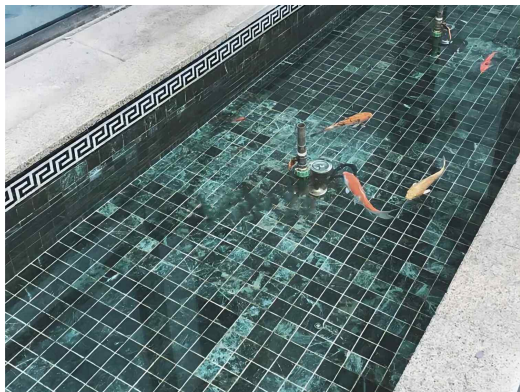

Model No.: WPM367MC

Surface: Honed

Chip-size: 1x1 inch (2.5x2.5 cm)

Model No.: WPM367S

Surface: Honed

Chip-size: 1.5x1.5 cm

Product Application

This China Green Flower Marble Square Mosaic Tile has a variety of applications, and it can be used as stone mosaic bathroom tiles, kitchen tiles mosaic designs, and outdoor stone mosaic. Specific apply for marble mosaic wall tile, marble mosaic floor tile, stone mosaic tile backsplash, and decorative pool mosaics.

We have some mosaic projects which use this green mosaic stone for landscaping pool decorations. The contractors are satisfied with the finished looks, and please see the below photos of their project views.