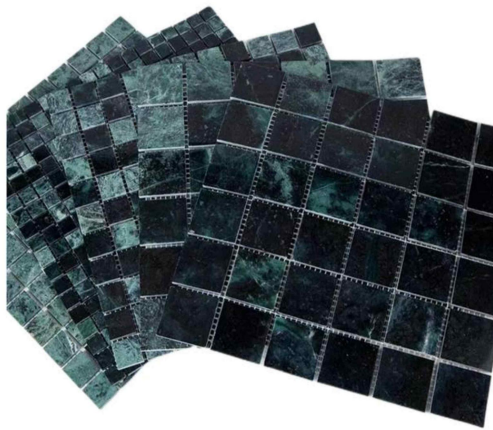

## PRODUCT CATALOG

Product Name: China Green Flower Marble Square Mosaic Tile For Pool Covering

**Short Description:** We produce the China Green Flower Marble into square mosaic chips and combine them on the net, this green marble mosaic tile is suitable for the landscaping pool decoration, and swimming pool stone mosaic covering.

#### Product Description

This green mosaic tile is made of China Green Flower Marble chips, we select the irregular marble chips from the marble factory and produce them into green mosaic chips. As a natural stone mosaic, it is a LifeProof building material. Natural green marble seldom exists on the earth, but it is preferred by more and more building contractors and interior

**Material name:** China Green Flower Marble

**Chip size:** 2x2 inch, 1x1 inch

**Tile size:** 305x305x8mm

#### Product Series

Model No.: WPM367LC

Surface: Honed

Chip-size: 2x2 inch (5x5 cm)

Model No.: WPM367LP

Surface: Polished

Chip-size: 2x2 inch (5x5 cm)

Model No.: WPM367MP