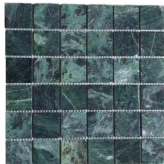

residential designers. We mainly manufacture this green marble mosaic into brick chips. We can offer a piece of sample to you if you need it. Please contact us if you need any services.

Product Specification (Parameter)

Product Name: China Green Flower Marble Square Mosaic Tile For Pool Covering

Model No.: WPM367

Pattern: Square

Color: Green

Finish: Honed / Polished

Material name: China Green Flower Marble

Chip size: 2x2 inch, 1x1 inch

Tile size: 305x305x8mm

Product Series

Model No.: WPM367LC

Surface: Honed

Chip-size: 2x2 inch (5x5 cm)