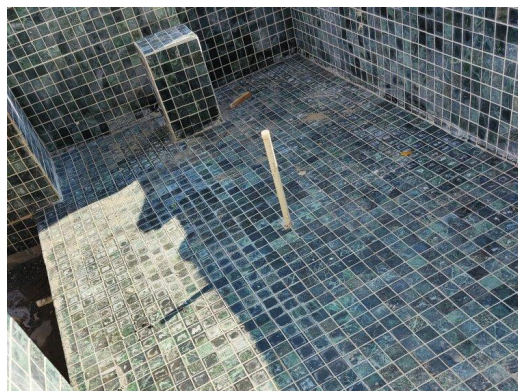

Model No.: WPM367MC

Surface: Honed

Chip-size: 1x1 inch (2.5x2.5 cm)

Model No.: WPM367S

Surface: Honed

Chip-size: 1.5x1.5 cm

Product Application

This China Green Flower Marble Square Mosaic Tile has a variety of applications, and it can be used as stone mosaic bathroom tiles, kitchen tiles mosaic designs, and outdoor stone mosaic. Specific apply for marble mosaic wall tile, marble mosaic floor tile, stone mosaic tile backsplash, and decorative pool mosaics.

We have some mosaic projects which use this green mosaic stone for landscaping pool decorations. The contractors are satisfied with the finished looks, and please see the below photos of their project views.