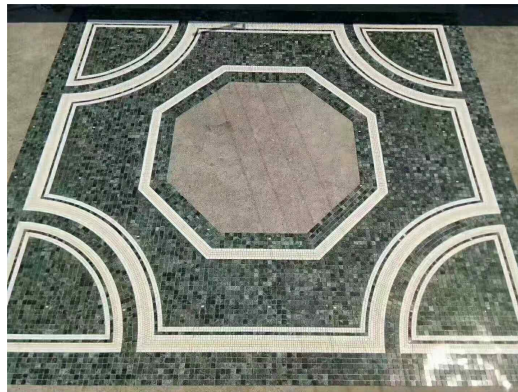

Model No.: WPM367MC

Surface: Honed

Chip-size: 1x1 inch (2.5x2.5 cm)

Model No.: WPM367S

Surface: Honed

Chip-size: 1.5x1.5 cm

Product Application

This China Green Flower Marble Square Mosaic Tile has a variety of applications, and it can be used as stone mosaic bathroom tiles, kitchen tiles mosaic designs, and outdoor stone mosaic. Specific apply for marble mosaic wall tile, marble mosaic floor tile, stone mosaic tile backsplash, and decorative pool mosaics.

We have some mosaic projects which use this green mosaic stone for landscaping pool decorations. The contractors are satisfied with the finished looks, and please see the below photos of their project views.