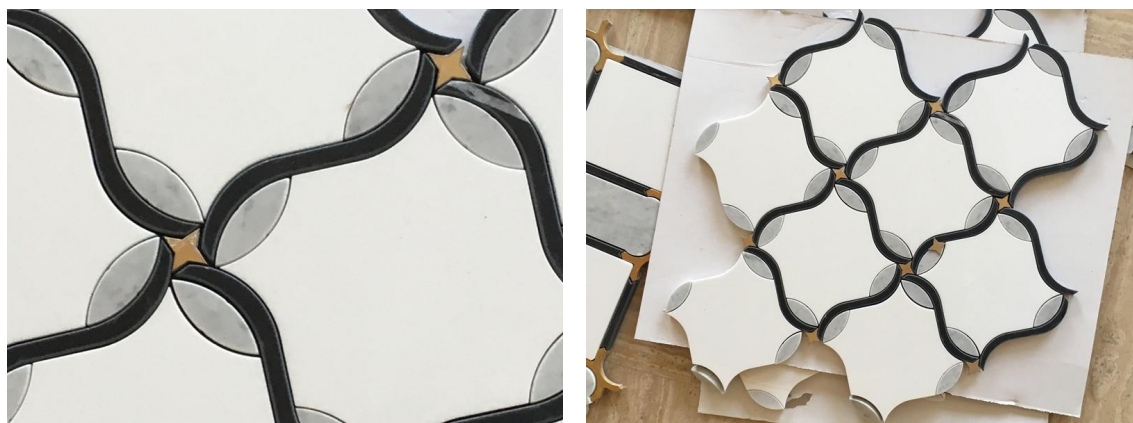

Shower Wall: Install this tile on your shower wall to transform your shower area into a luxurious retreat. The waterproof properties of tiles make them suitable for constant exposure to water and ensure their longevity.

Backsplash: Use this waterjet mosaic tile as a backsplash behind a sink or vanity area. The elegant design will enhance the overall look of the bathroom and protect the walls from water splashes and stains.

Overall Wall Coverage: For an even more dramatic effect, cover an entire bathroom wall with this decorative mosaic tile. It will create a cohesive and visually appealing space that exudes luxury and grandeur.

In conclusion, bathroom wall decor waterjet marble inlay brass stone wall mosaic not only adds beauty to your bathroom but also provide practical benefits. It is durable materials and beautiful design makes it a versatile choice for a variety of bathroom applications, while its luxurious finish adds a touch of elegance to any space.

FAQ

Q: Is the actual product the same as the product photo of this Decorative Waterjet Marble Inlay Brass Mosaic Tile For Bathroom Wall?

A: The real product may differ from the product photos because it is a kind of natural marble, there are no two absolute same pieces of the mosaic tiles, even the tiles as well, please be noted this.

Q: Can I get a piece of this waterjet marble mosaic tile? Is it free or not?

A: You need to pay for the mosaic stone sample, and free samples can be offered if our factory has current stock. The delivery cost is not free paid as well.

Q: What is the packaging of the product?

A: Our mosaic stone packaging is paper boxes and fumigated wooden crates. Pallets and Polywood packaging are also available. We support OEM packaging as well.

Q: What is your payment terms?

A: Our payment term is 30% of the amount as a deposit, 70% paid before the goods are delivered.