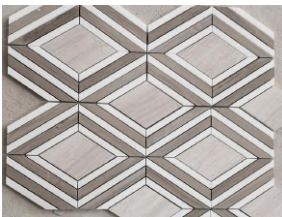

fresh and vibrant. Installing the Wooden Natural Marble Mosaic Tiles is straightforward, whether you're a DIY enthusiast or hiring a professional. Their versatile design allows for easy installation on both floors and walls, making them suitable for a wide range of applications. The tiles can be arranged in various patterns to suit your personal style, whether you prefer a uniform look or a more eclectic design.

Product Specification (Parameter)

Product Name: Hot Sale Diamond Design Wooden Natural Marble Mosaic Tiles Grey Floor & Wall Tile

Model No.: WPM450

Pattern: Diamond

Color: Grey & White

Finish: Polished

Thickness: 10 mm

Product Series

Model No.: WPM450

Color: Grey & White

Material Name: Wooden White, Athens Wooden, Thassos Crystal White