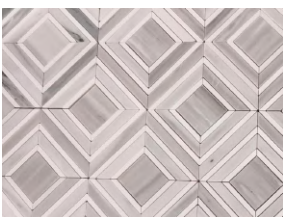

fresh and vibrant. Installing the Wooden Natural Marble Mosaic Tiles is straightforward, whether you're a DIY enthusiast or hiring a professional. Their versatile design allows for easy installation on both floors and walls, making them suitable for a wide range of applications. The tiles can be arranged in various patterns to suit your personal style, whether you prefer a uniform look or a more eclectic design.

Product Series

Model No.: WPM450

Color: Grey & White

Material Name: Wooden White, Athens Wooden, Thassos Crystal White

Model No.: WPM022

Color: White

Material Name: Calacatta Gold Marble

Model No.: WPM447

Color: White & Grey

Material Name: Wooden White Marble, Thassos Crystal White Marble

Product Application

Imagine stepping into a luxurious bathroom adorned with these stunning tiles. The bathroom backsplash mosaic tile not only enhances the aesthetic but also provides a practical solution for moisture-prone areas. The natural resistance of marble to water makes these tiles an excellent choice for shower walls and backsplashes, ensuring durability while maintaining a refined look. In addition to bathrooms, these tiles are perfect for kitchen