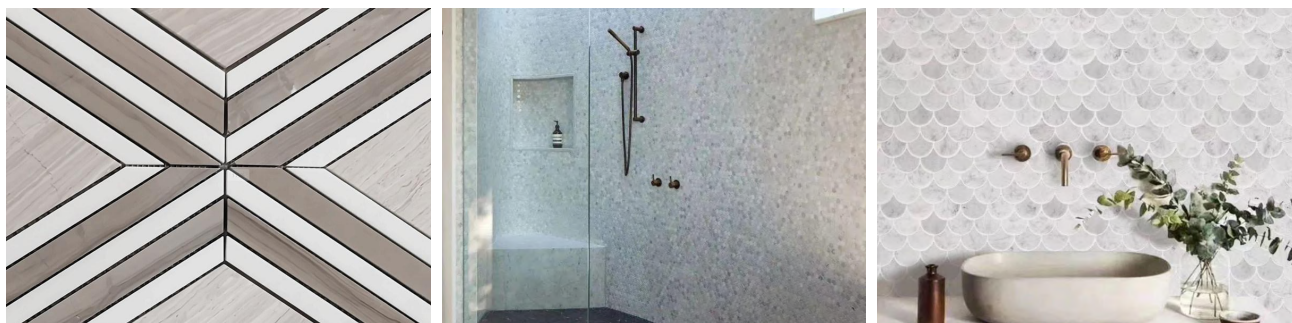

applications. The grey and white mosaic floor tiles blend seamlessly with a variety of cabinetry styles, creating a cohesive and inviting atmosphere. The diamond design adds a modern touch that works beautifully in contemporary kitchens, while the natural tones ensure they complement classic styles as well.

The Hot Sale Diamond Design Wooden Natural Marble Mosaic Tiles are more than just a flooring option; they are a statement of style and sophistication. With their unique design, high durability, and versatility, these tiles are perfect for enhancing your home's aesthetic. Whether you're renovating your kitchen, updating your bathroom, or looking to add a touch of elegance to any space, these tiles will not disappoint. Embrace the beauty of natural marble and transform your home today!

FAQ

Q: What is the minimum order quantity of this Natural Grey Marble Diamond Design Wooden White Marble Tile Backsplash?

A: The MOQ is 538 sq. ft (50 sq. mt), and less is available to negotiate according to factory production. If our factory has the materials to manufacture the styles and small quantities that you want, we can fulfill the order. If not, we cannot produce a mini quantity such as 10 square meters or 5 square meters. Of course, please consider the low quantity costs and high shipping rates.

Q: How do you deliver the mosaic products to me?

A: It's available to provide door-to-door delivery service for you. We mainly ship our stone mosaic products by sea shipping, if you are urgent to get the goods, we can arrange it by air as well, and by air is much more expensive than by sea.

Q: I'm a personal buyer, how can I pay for the order?

A: T/T transfer is available, and PayPal is available for small payments. Please contact our sales team for your order.

Q: Can I get a sample for my favorite pattern? Is it free or not?

A: It depends, we can provide a free sample if our factory has current tiles for the ordinary pattern. But if you want exquisite or complicated patterns, we will charge for a sample cost. You need to pay for the courier cost and it will be deducted from the formal orders.

Q: How long I can get my goods?

A: Normally we manufacture the mosaic tiles within two weeks, and shipping in 40-60 days, depending on different countries and shipping routes.