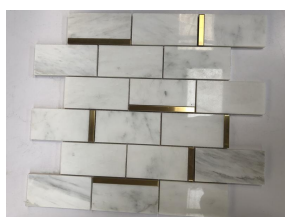

Model No.: WPM198B

Color: White & Golden

Marble Name: Volakas White Marble