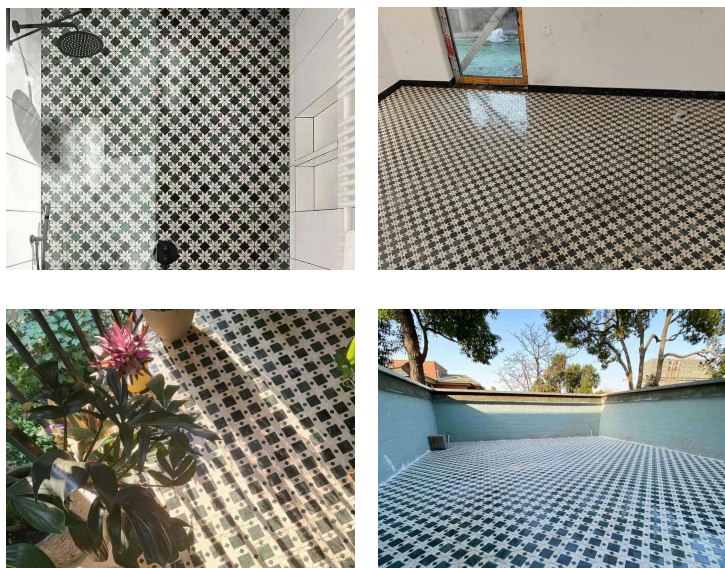

Short Description: This is a fresh product which is made of green and cream marble material, and the whole tile looks nice and the color is favored by many people. This unique flower shape is suitable for both interior and exterior decoration.

Thickness: 10mm

Tile-size: 324x324mm

Product Series

Model No.: WPM470

Color: Green And Cream

Marble Name: Green Flower, Crema Marfil Marble

Product Application

Natural marble mosaic tiles is usually applied in the indoor area, especially for the light color marble mosaic tiles such as white and grey, this green flower shaped modular stone mosaic tile can be used for both indoor and outdoor paving projects, and both wall and floor are acceptable, anywhere can use this product.

Interior stone wall and floor tiles, mosaic splashback panels, marble hall floor tiles, exterior stone cladding tiles and so on, just inspire your imagination about your designing works. On the other hand, we use waterproof fiber back net to paste the stone mosaic chips on it and every chip is fixed well, the product quality is stable. If you like this product, please let us know your application plans, we are pleased to get your messages.