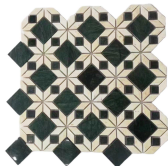

Model No.: WPM470

Pattern: Geometric Flower

Color: Green And Cream

Finish: Polished

Material Name: Green Flower, Crema Marfil Marble

Product Detail:

Product Description

The modular mosaic tile can also be said to be mosaics with seams. Its overall structure is a discontinuous mosaic product composed of standardized small unit blocks of different shapes, which are arranged in sequence according to certain gap standards, position standards, and pattern distribution requirements. Green and white mosaic tiles offer people a fresh feeling and attract more attention than other colors because the green color is more impressive. This flower-shaped mixed marble mosaic tile is made of Green Flower Marble and

Cream Marfil Marble. There are both small and large square chips of the green marble, and the cream marble is made into small parallelogram chips, then we fixed the particles onto the fiber net and make the whole tile like cream flowers on the green background.

Product Specification (Parameter)

Product Name: Mixed Marble Mosaic Tile For Interior And Exterior Decoration

Model No.: WPM470

Pattern: Geometric Flower

Color: Green And Cream

Finish: Polished

Material Name: Green Flower, Crema Marfil Marble

Thickness: 10mm

Tile-size: 324x324mm

Product Series

Model No.: WPM470

Color: Green And Cream

Marble Name: Green Flower, Crema Marfil Marble

Product Application

Natural marble mosaic tiles is usually applied in the indoor area, especially for the light color marble mosaic tiles such as white and grey, this green flower shaped modular stone mosaic tile can be used for both indoor and outdoor paving projects, and both wall and floor are acceptable, anywhere can use this product.