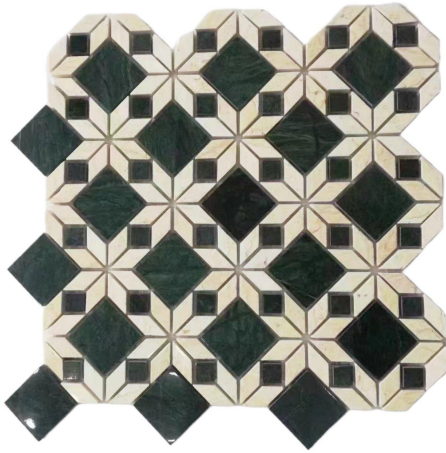

Short Description: This is a fresh product which is made of green and cream marble material, and the whole tile looks nice and the color is favored by many people. This unique flower shape is suitable for both interior and exterior decoration.

Model No.: WPM470

Pattern: Geometric Flower

Color: Green And Cream

Finish: Polished

Material Name: Green Flower, Crema Marfil Marble

Product Detail:

Product Description

The modular mosaic tile can also be said to be mosaics with seams. Its overall structure is a discontinuous mosaic product composed of standardized small unit blocks of different shapes, which are arranged in sequence according to certain gap standards, position standards, and pattern distribution requirements. Green and white mosaic tiles offer people a fresh feeling and attract more attention than other colors because the green color is more impressive. This flower-shaped mixed marble mosaic tile is made of Green Flower Marble and

Cream Marfil Marble. There are both small and large square chips of the green marble, and the cream marble is made into small parallelogram chips, then we fixed the particles onto the fiber net and make the whole tile like cream flowers on the green background.

Thickness: 10mm

Tile-size: 324x324mm

Product Series

Model No.: WPM470

Color: Green And Cream

Marble Name: Green Flower, Crema Marfil Marble

Product Application

Natural marble mosaic tiles is usually applied in the indoor area, especially for the light color marble mosaic tiles such as white and grey, this green flower shaped modular stone mosaic tile can be used for both indoor and outdoor paving projects, and both wall and floor are acceptable, anywhere can use this product.