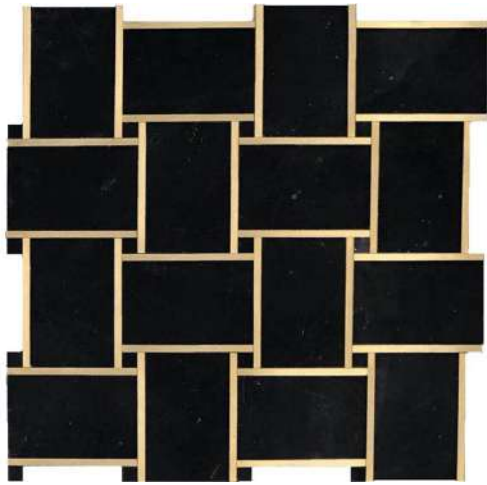

Short Description: Black marble mosaic is a presentable decorative building materials mosaic in home improvement. This marble mosaic tile with brass is a stunning and unique tile that combines the beauty of black marble with the artistry of metal inlay. Each tile intricates metal inlay accents for a sophisticated, modern weave design.

Model No.: WPM105

Pattern: Basketweave

Color: Black & Golden

Finish: Polished

Material Name: Natural Marble, Brass

Product Detail:

Product Description

Natural black marble tile with brass inlay basketweave mosaic tile is adding elegance to your interior design. Black marble mosaic is a presentable decorative building materials mosaic in home improvement. This product marble tile with brass is a stunning and unique tile that combines the beauty of black marble with the artistry of metal inlay. Each tile intricates metal inlay accents for a sophisticated, modern weave design. The tile's polished surface not only adds a smooth and strong finish but is also easy to clean and maintain. Featuring deep black marble and gleaming metal accents, this marble

basketweave mosaic is sure to be the centerpiece of any interior design, adding a touch of luxury and artistry to your space.

Product Specification (Parameter)

Product Name: Natural Black Marble Tile With Brass Inlay Basketweave Mosaic Tile