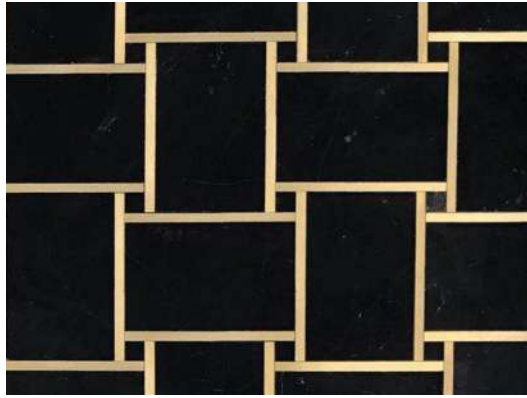

Marble Name: Black Marquina Marble, Brass

Model No.: WPM458

Style: Chevron

Marble Name: Black Marquina Marble, Brass

Product Application

Natural Black Marble Tile With Brass Inlay Basketweave Mosaic Tile is versatile and ideal for a variety of interior decorating applications, ideal for many occasions. This basketweave mosaic tile is ideal for flooring. Its unique weave pattern and metal inlay accents add a touch of luxury and style to any room for flooring, whether in a residential or commercial space. As a wall decoration material, metal inlaid black marble woven mosaic tiles can bring a unique artistic atmosphere to your space. Whether in the kitchen, bathroom, dining area, or any other area, it will add modernity and sophistication to your living space. Want to create a luxurious bathroom? Metal Inlaid Black Marble Basket Mosaic Tile is the perfect choice for you. These stone mosaic bathroom tiles create a luxurious and exclusive look that elevates the entire bathing area.