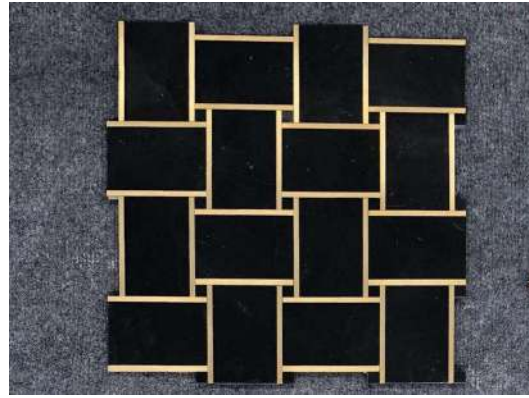

Marble Name: Black Marquina Marble, Brass

Model No.: WPM458

Style: Chevron

Marble Name: Black Marquina Marble, Brass

Product Application

Natural Black Marble Tile With Brass Inlay Basketweave Mosaic Tile is versatile and ideal for a variety of interior decorating applications, ideal for many occasions. This basketweave mosaic tile is ideal for flooring. Its unique weave pattern and metal inlay accents add a touch of luxury and style to any room for flooring, whether in a residential or commercial space. As a wall decoration material, metal inlaid black marble woven mosaic tiles can bring a unique artistic atmosphere to your space. Whether in the kitchen, bathroom, dining area, or any other area, it will add modernity and sophistication to your living space. Want to create a luxurious bathroom? Metal Inlaid Black Marble Basket Mosaic Tile is the perfect choice for you. These stone mosaic bathroom tiles create a luxurious and exclusive look that elevates the entire bathing area.