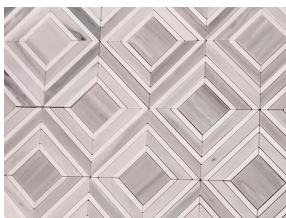

space looking pristine with minimal effort. A simple wipe with a mild cleaner will keep the tiles shining, ensuring they remain a beautiful part of your home for years to come.

Product Specification (Parameter)

Product Name: Natural Grey Marble Diamond Design Wooden White Marble Tile Backsplash

Model No.: WPM447

Pattern: Diamond

Color: Grey & White

Finish: Polished

Thickness: 10 mm

Product Series

Model No.: WPM447

Color: White & Grey

Material Name: Wooden White Marble, Thassos Crystal White Marble