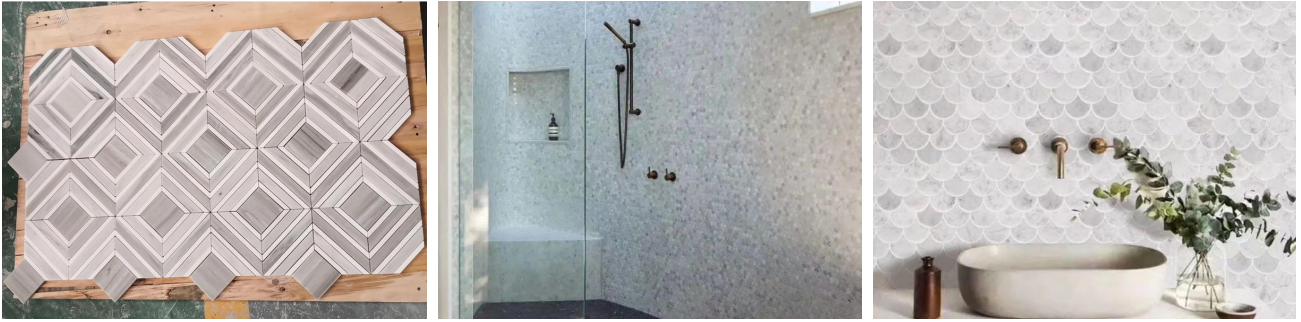

In conclusion, The Natural Grey Marble Diamond Design Wooden White Marble Tile Backsplash is more than just a decorative element; it's a statement of style and sophistication. With its elegant design, high durability, and versatile applications, this tile is perfect for enhancing your kitchen or bathroom. Whether you're looking to create a luxurious shower experience or a stunning kitchen focal point, this backsplash will exceed your expectations and elevate your home's interior. Embrace the beauty of natural marble and transform your space today!

FAQ

Q: What is the minimum order quantity of this Natural Grey Marble Diamond Design Wooden White Marble Tile Backsplash?

A: The MOQ is 538 sq. ft (50 sq. mt), and less is available to negotiate according to factory production. If our factory has the materials to manufacture the styles and small quantities that you want, we can fulfill the order. If not, we cannot produce a mini quantity such as 10 square meters or 5 square meters. Of course, please consider the low quantity costs and high shipping rates.

Q: How do you deliver the mosaic products to me?

A: It's available to provide door-to-door delivery service for you. We mainly ship our stone mosaic products by sea shipping, if you are urgent to get the goods, we can arrange it by air as well, and by air is much more expensive than by sea.

Q: I'm a personal buyer, how can I pay for the order?

A: T/T transfer is available, and PayPal is available for small payments. Please contact our sales team for your order.

Q: Can I get a sample for my favorite pattern? Is it free or not?

A: It depends, we can provide a free sample if our factory has current tiles for the ordinary pattern. But if you want exquisite or complicated patterns, we will charge for a sample cost. You need to pay for the courier cost and it will be deducted from the formal orders.

Q: How long I can get my goods?

A: Normally we manufacture the mosaic tiles within two weeks, and shipping in 40-60 days, depending on different countries and shipping routes.