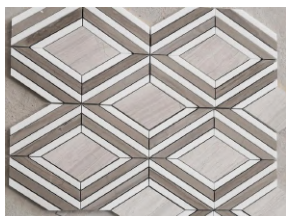

### Product Series

Model No.: WPM447

Color: White & Grey

Material Name: Wooden White Marble, Thassos Crystal White Marble

Model No.: WPM022

Color: White

Material Name: Calacatta Gold Marble

Model No.: WPM450