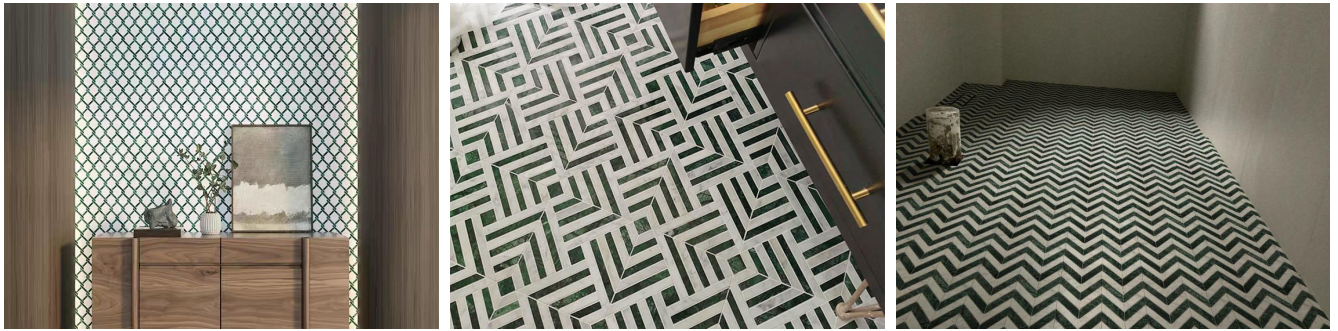

perfect for creating a stunning picket marble backsplash. The unique shape and rich color of the tiles make a bold statement, turning an ordinary wall into a captivating focal point. This backsplash not only protects your walls from splashes but also adds an artistic element that enhances the overall design of your kitchen.

In summary, the Natural Marble Harlow Picket Tile Green Mosaic Tiles are a beautiful and versatile option for enhancing your interiors. Their unique design, durability, and aesthetic appeal make them suitable for a variety of applications, from kitchens to feature walls. Explore the transformative power of these exquisite tiles and elevate your space today! Contact us for more information and to discover how you can incorporate these stunning tiles into your design projects.

FAQ

Q: Do you have stocks of stone mosaic tiles?

A: Our company doesn't have stocks, the factory may have stocks of some regularly produced patterns, we will check if you need stock.

Q: Can these tiles be used in wet areas, such as bathrooms?

A: Yes, the Harlow picket tiles are suitable for wet areas, including bathrooms and kitchens, due to their durability and moisture resistance.

Q: Do you offer wholesale pricing for bulk orders?

A: Yes, we provide competitive wholesale pricing for bulk purchases. Please contact us for specific pricing and availability based on your project needs.

Q: What are the best applications for these tiles?

A: These tiles are ideal for kitchen backsplashes, bathroom walls and floors, feature walls, and any area where you want to add a touch of elegance and style.