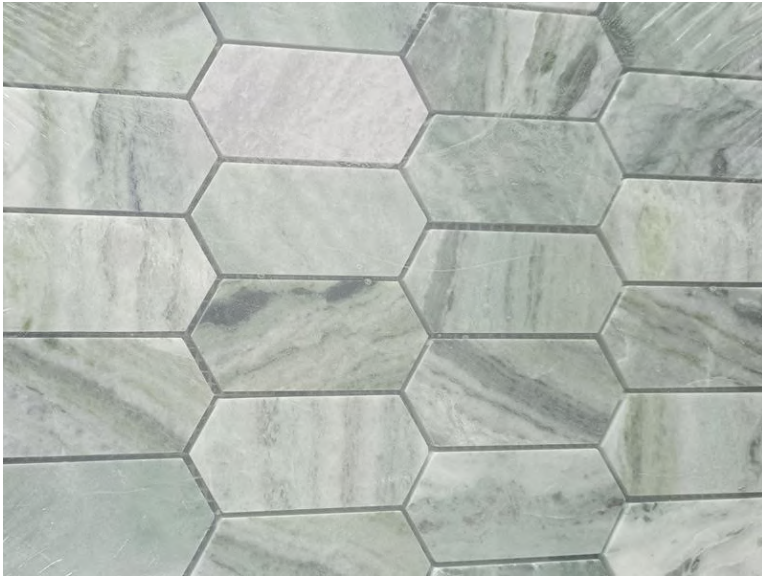

Short Description: The picket mosaic tile design creates a beautiful visual rhythm, making it an ideal choice for a range of areas. For those looking to create a serene and stylish kitchen, our green mosaic kitchen tiles offer the perfect solution. The calming hues of green are perfect for complementing white or wooden cabinetry, providing a fresh and vibrant atmosphere that enhances your culinary space.

Introducing the Natural Marble Harlow Picket Tile, an exquisite choice for elevating your indoor spaces with a refreshing touch of elegance. These stunning green mosaic tiles feature a unique picket design that adds a distinctive flair to any environment. Crafted from high-quality natural marble, the Harlow picket tiles are not only visually appealing but also durable, making them perfect for various applications in your home or commercial spaces. As a leading China natural stone feature wall supplier, we offer these tiles in bulk, making them accessible for larger projects. Whether you are renovating a residential property or working on a commercial venture, our bulk marble bathroom floor tile options ensure you have the materials you need to create a luxurious and cohesive design. The natural marble provides a timeless look that will endure through trends and

In summary, the Natural Marble Harlow Picket Tile Green Mosaic Tiles are a beautiful and versatile option for enhancing your interiors. Their unique design, durability, and aesthetic appeal make them suitable for a variety of applications, from kitchens to feature walls. Explore the transformative power of these exquisite tiles and elevate your space today! Contact us for more information and to discover how you can incorporate these stunning tiles into your design projects.