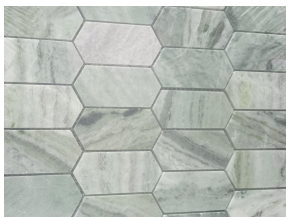

Introducing the Natural Marble Harlow Picket Tile, an exquisite choice for elevating your indoor spaces with a refreshing touch of elegance. These stunning green mosaic tiles feature a unique picket design that adds a distinctive flair to any environment. Crafted from high-quality natural marble, the Harlow picket tiles are not only visually appealing but also durable, making them perfect for various applications in your home or commercial spaces. As a leading China natural stone feature wall supplier, we offer these tiles in bulk, making them accessible for larger projects. Whether you are renovating a residential property or working on a commercial venture, our bulk marble bathroom floor tile options ensure you have the materials you need to create a luxurious and cohesive design. The natural marble provides a timeless look that will endure through trends and

seasons. The versatility of the Natural Marble Harlow Picket Tile extends beyond kitchens and bathrooms. They can also be used in living areas, hallways, and entryways, creating a seamless transition between spaces. The elegant green tones add a refreshing vibe, making any room feel more inviting.

Product Specification (Parameter)

Product Name: Natural Marble Harlow Picket Tile Green Mosaic Tiles Floor & Wall Tiles

Model No.: WPM381

Pattern: Picket

Color: Green

Finish: Polished

Thickness: 10mm

Product Series