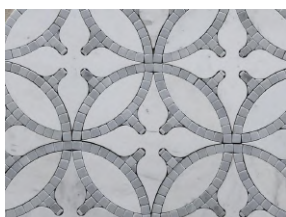

mosaic tiles allows for endless creativity in design. The brick pattern can be arranged horizontally, vertically, or even diagonally to create unique and personalized installations.

Product Specification (Parameter)

Product Name: Natural Marble Waterjet Grey And White Brick Mosaic Tiles For Wall

Model No.: WPM070A

Pattern: Waterjet

Color: White & Grey

Finish: Polished

Thickness: 10 mm

Product Series

Model No.: WPM070A

Color: White & Grey

Material Name: White Marble, Light Grey Marble