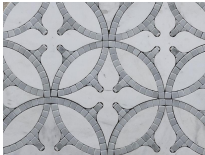

## PRODUCT CATALOG

**Product Name:** Natural Marble Waterjet Grey And White Brick Mosaic Tiles For Wall

**Short Description:** This waterjet stone mosaic features a charming gray and white round flower pattern, as the waterjet chips are surrounded by mini brick circle shapes. The grey and white mosaic tiles are made from high-quality natural marble, renowned for its timeless beauty and durability.

**Model No.:** WPM070A

**Pattern:** Waterjet

**Color:** White & Grey

**Finish:** Polished

**Material Name:** Natural Marble

**Min. Order:** 100 sq.m (1077 sq.ft)

#### Product Description

This natural marble waterjet grey and white brick mosaic tile is meticulously crafted using waterjet cutting technology, resulting in a captivating blend of grey and white marble. The combination of natural marble and the intricate brick pattern creates a visually striking design that will elevate the aesthetic of any wall in your space. This waterjet stone mosaic features a charming gray and white round flower pattern, as the waterjet chips are surrounded by mini brick circle shapes. The grey and white mosaic tiles are made from high-quality natural marble, renowned for its timeless beauty and durability. The grey tones add depth and sophistication, while the white marble brings a touch of elegance and brightness to the overall design. Each individual tile is carefully cut using waterjet technology, ensuring precise shapes and clean lines. The versatility of these