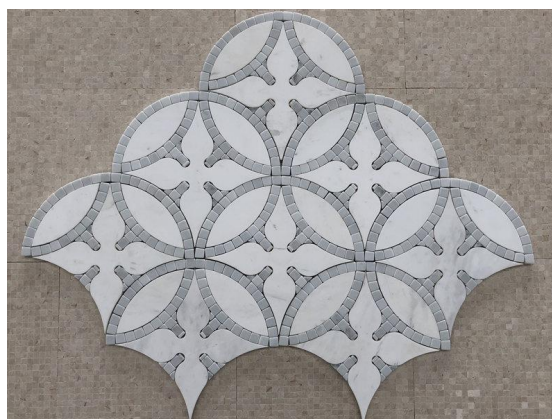

used for shower walls, backsplashes, or as decorative accents, the elegant grey and white marble will elevate the ambiance, creating a serene and luxurious atmosphere.

These grey and white mosaic tiles are also suitable for various commercial settings. From upscale hotels and restaurants to trendy retail stores and offices, the sophisticated design and high-quality marble will leave a lasting impression on customers and clients. The combination of grey and white tones makes them easy to integrate into various color schemes and design styles, from contemporary to traditional.

FAQ

Q: What is the material used for the Grey and White Brick Mosaic Tiles?

A: These mosaic tiles are made from natural marble. The grey and white marble combination adds a stylish and sophisticated touch to any wall.

Q: How are these stone mosaic tiles created?

A: These mosaic tiles are crafted using waterjet cutting technology. This advanced cutting technique allows for precise and intricate brick patterns to be created from marble slabs, resulting in a visually captivating design.

Q: Are these Natural Marble Waterjet Grey And White Brick Mosaic Tiles For Wall suitable for both residential and commercial settings?

A: These Natural Marble Waterjet Grey And White Brick Mosaic Tiles For Wall are versatile and can be used in various settings, including homes, offices, hotels, restaurants, and retail spaces. The timeless beauty and elegance of the marble, combined with the captivating brick pattern, make them a popular choice for both residential and commercial applications.

Q: How do I install these Grey and White Brick Mosaic Tiles?