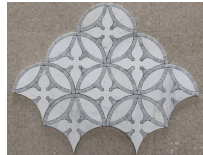

## PRODUCT CATALOG

**Product Name:** Natural Marble Waterjet Grey And White Brick Mosaic Tiles For Wall

**Short Description:** This waterjet stone mosaic features a charming gray and white round flower pattern, as the waterjet chips are surrounded by mini brick circle shapes. The grey and white mosaic tiles are made from high-quality natural marble, renowned for its timeless beauty and durability.

**Model No.:** WPM070A

**Pattern:** Waterjet

**Color:** White & Grey

**Finish:** Polished

**Material Name:** Natural Marble

**Min. Order:** 100 sq.m (1077 sq.ft)

#### Product Description

This natural marble waterjet grey and white brick mosaic tile is meticulously crafted using waterjet cutting technology, resulting in a captivating blend of grey and white marble. The combination of natural marble and the intricate brick pattern creates a visually striking design that will elevate the aesthetic of any wall in your space. This waterjet stone mosaic features a charming gray and white round flower pattern, as the waterjet chips are surrounded by mini brick circle shapes. The grey and white mosaic tiles are made from high-quality natural marble, renowned for its timeless beauty and durability. The grey tones add depth and sophistication, while the white marble brings a touch of elegance and brightness to the overall design. Each individual tile is carefully cut using waterjet technology, ensuring precise shapes and clean lines. The versatility of these