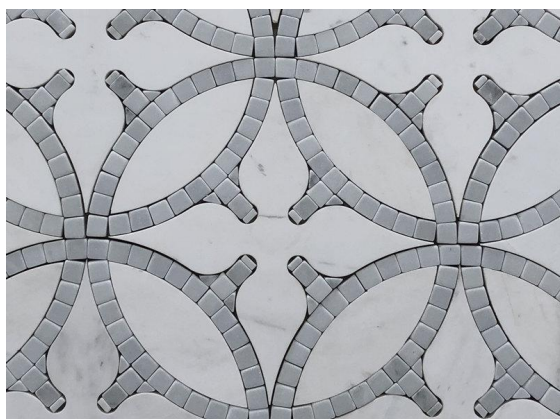

used for shower walls, backsplashes, or as decorative accents, the elegant grey and white marble will elevate the ambiance, creating a serene and luxurious atmosphere.

These grey and white mosaic tiles are also suitable for various commercial settings. From upscale hotels and restaurants to trendy retail stores and offices, the sophisticated design and high-quality marble will leave a lasting impression on customers and clients. The combination of grey and white tones makes them easy to integrate into various color schemes and design styles, from contemporary to traditional.

FAQ

Q: What is the material used for the Grey and White Brick Mosaic Tiles?

A: These mosaic tiles are made from natural marble. The grey and white marble combination adds a stylish and sophisticated touch to any wall.

Q: How are these stone mosaic tiles created?

A: These mosaic tiles are crafted using waterjet cutting technology. This advanced cutting technique allows for precise and intricate brick patterns to be created from marble slabs, resulting in a visually captivating design.

Q: Are these Natural Marble Waterjet Grey And White Brick Mosaic Tiles For Wall suitable for both residential and commercial settings?

A: These Natural Marble Waterjet Grey And White Brick Mosaic Tiles For Wall are versatile and can be used in various settings, including homes, offices, hotels, restaurants, and retail spaces. The timeless beauty and elegance of the marble, combined with the captivating brick pattern, make them a popular choice for both residential and commercial applications.

Q: How do I install these Grey and White Brick Mosaic Tiles?