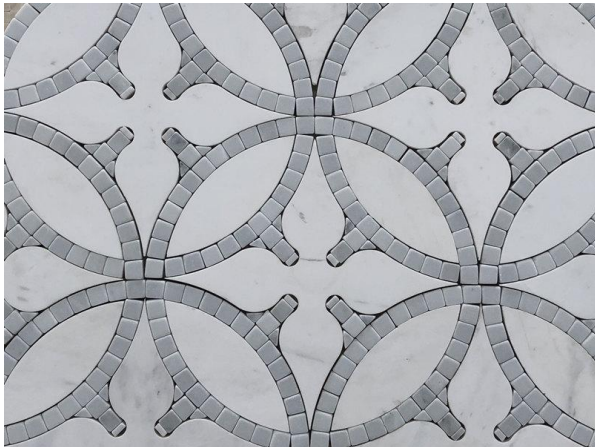

## PRODUCT CATALOG

**Product Name:** Natural Marble Waterjet Grey And White Brick Mosaic Tiles For Wall

**Short Description:** This waterjet stone mosaic features a charming gray and white round flower pattern, as the waterjet chips are surrounded by mini brick circle shapes. The grey and white mosaic tiles are made from high-quality natural marble, renowned for its timeless beauty and durability.

**Model No.:** WPM070A

**Pattern:** Waterjet

**Color:** White & Grey

**Finish:** Polished

**Material Name:** Natural Marble

**Min. Order:** 100 sq.m (1077 sq.ft)

#### Product Description

This natural marble waterjet grey and white brick mosaic tile is meticulously crafted using waterjet cutting technology, resulting in a captivating blend of grey and white marble. The combination of natural marble and the intricate brick pattern creates a visually striking design that will elevate the aesthetic of any wall in your space. This waterjet stone mosaic features a charming gray and white round flower pattern, as the waterjet chips are surrounded by mini brick circle shapes. The grey and white mosaic tiles are made from high-quality natural marble, renowned for its timeless beauty and durability. The grey tones add depth and sophistication, while the white marble brings a touch of elegance and brightness to the overall design. Each individual tile is carefully cut using waterjet technology, ensuring precise shapes and clean lines. The versatility of these