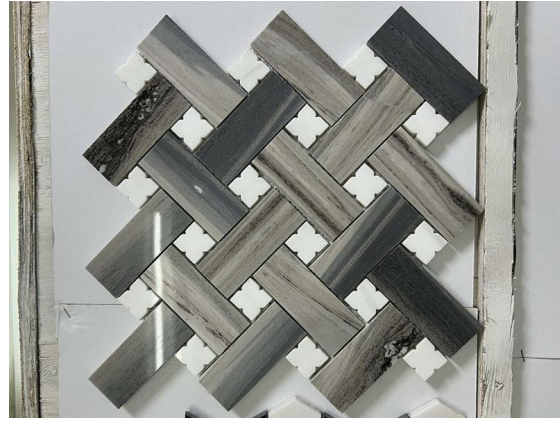

This grey marble basketweave mosaic tile is our new pattern of basketweave style. It's timeless elegance and modern design create a visually appealing texture with its interlocking arrangement of small rectangular tiles, and each interlocking is inlaid with a beautiful white flower. Crafted from high-quality natural grey Bardiglio Carrara marble and Thassos white marble, this mosaic tile features a classic basketweave pattern that adds a touch of sophistication to any space. These decorative mosaic tiles are not only visually appealing but also durable and long-lasting. The natural grey marble is known for its strength and resilience, making it an ideal choice for high-traffic areas. With proper installation and maintenance, these mosaic tiles will retain their beauty for years to come. Each tile is carefully selected and arranged to create a seamless and cohesive

Color: Grey & White

Material Name: Thassos Crystal Marble, Bardiglio Carrara Marble

Model No.: WPM429

Color: Grey & White & Wooden

Material Name: Wooden White Marble, Thassos Crystal Marble, Carrara Grey Marble

Product Application

These grey mosaic kitchen tiles are perfect for elevating the look of your kitchen. Use them as a backsplash to create a focal point that combines both style and functionality. The intricate basketweave pattern adds visual interest to the walls, while the natural beauty of the grey marble enhances the overall aesthetic. In the bathroom, these mosaic tiles with a mosaic feature can transform an ordinary space into a luxurious retreat. Install them as a shower accent or as a decorative wall feature to add depth and texture to the surroundings. The grey marble exudes a sense of serenity, creating a soothing and spa-like atmosphere.