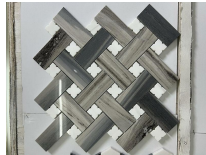

Short Description: This grey marble basketweave mosaic tile is our new pattern of basketweave style. It's timeless elegance and modern design create a visually appealing texture with its interlocking arrangement of small rectangular tiles, and each interlocking is inlaid with a beautiful white flower.

Model No.: WPM430

Pattern: Basketweave

Color: Grey & White

Finish: Polished

Material Name: Natural Marble

Min. Order: 100 sq.m (1077 sq.ft)

Product Detail:

Product Description

This grey marble basketweave mosaic tile is our new pattern of basketweave style. It's timeless elegance and modern design create a visually appealing texture with its interlocking arrangement of small rectangular tiles, and each interlocking is inlaid with a beautiful white flower. Crafted from high-quality natural grey Bardiglio Carrara marble and Thassos white marble, this mosaic tile features a classic basketweave pattern that adds a touch of sophistication to any space. These decorative mosaic tiles are not only visually appealing but also durable and long-lasting. The natural grey marble is known for its strength and resilience, making it an ideal choice for high-traffic areas. With proper installation and maintenance, these mosaic tiles will retain their beauty for years to come. Each tile is carefully selected and arranged to create a seamless and cohesive