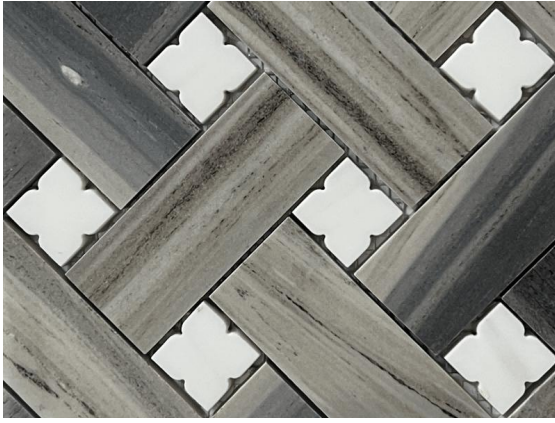

This grey marble basketweave mosaic tile is our new pattern of basketweave style. It's timeless elegance and modern design create a visually appealing texture with its interlocking arrangement of small rectangular tiles, and each interlocking is inlaid with a beautiful white flower. Crafted from high-quality natural grey Bardiglio Carrara marble and Thassos white marble, this mosaic tile features a classic basketweave pattern that adds a touch of sophistication to any space. These decorative mosaic tiles are not only visually appealing but also durable and long-lasting. The natural grey marble is known for its strength and resilience, making it an ideal choice for high-traffic areas. With proper installation and maintenance, these mosaic tiles will retain their beauty for years to come. Each tile is carefully selected and arranged to create a seamless and cohesive

Product Application

These grey mosaic kitchen tiles are perfect for elevating the look of your kitchen. Use them as a backsplash to create a focal point that combines both style and functionality. The intricate basketweave pattern adds visual interest to the walls, while the natural beauty of the grey marble enhances the overall aesthetic. In the bathroom, these mosaic tiles with a mosaic feature can transform an ordinary space into a luxurious retreat. Install them as a shower accent or as a decorative wall feature to add depth and texture to the surroundings. The grey marble exudes a sense of serenity, creating a soothing and spa-like atmosphere.