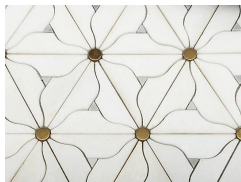

Marble waterjet mosaic inlay brass tile is an innovative product in modern decoration. It can integrate an elegant space like an art gallery into daily life with artistic aesthetics.

Product Specification (Parameter)

Product Name: New Product Waterjet Marble And Brass Mosaics For Backsplash Tiles

Model No.: WPM369

Pattern: Waterjet

Color: White And Gold

Finish: Polished

Material Name: White & Grey Marble, Brass

Marble Name: Crystal White Marble, Crystal Grey Marble

Product Series

Model No.: WPM369

Color: White & Grey & Gold

Marble Name: Crystal White Marble, Crystal Grey Marble