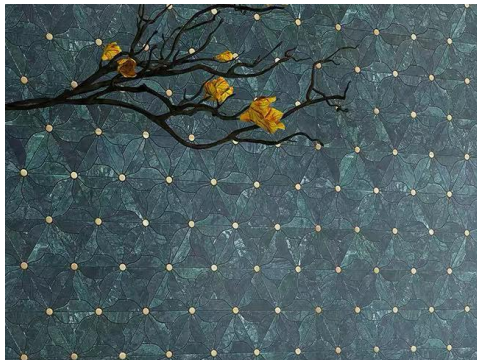

Color: Green & Gold

Marble Name: Green Flower Marble

Product Application

Design creativity is to "respect the independence and be unique", construct scenes, realize customers' dreams, and make the space full of soulful meaning. At the same time, it is artistic, humanistic, and full of dreams and creativity. This Marble And Brass Waterjet Mosaic Tile is mainly applied on the backsplash wall decorations, such as vanity mosaic backsplash, mosaic splashback bathroom, and mosaic tiles above sink.