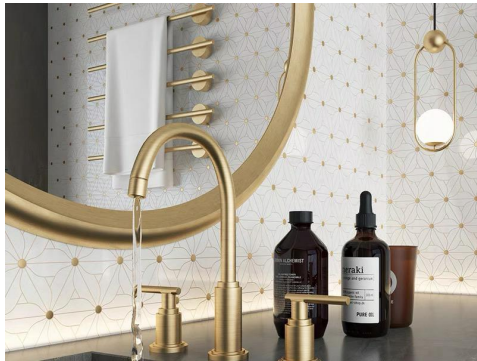

Short Description: This is our new marble mosaic collection, this unique waterjet flower marble mosaic tile will increase the aesthetic sense of your decorative wall and make it more beautiful. Therefore, this product is suitable for wall decoration in homes, hotels, offices, etc.

Product Name: New Product Waterjet Marble And Brass Mosaics For Backsplash Tiles

Model No.: WPM369

Pattern: Waterjet

Color: White And Gold

Finish: Polished

Material Name: White & Grey Marble, Brass

Marble Name: Crystal White Marble, Crystal Grey Marble

Product Series

Model No.: WPM369

Color: White & Grey & Gold

Marble Name: Crystal White Marble, Crystal Grey Marble

Model No.: WPM369B

Color: White & Gold

Marble Name: Crystal White Marble

Model No.: WPM369C

Color: Green & Gold

Marble Name: Green Flower Marble

Product Application

Design creativity is to "respect the independence and be unique", construct scenes, realize customers' dreams, and make the space full of soulful meaning. At the same time, it is artistic, humanistic, and full of dreams and creativity. This Marble And Brass Waterjet Mosaic Tile is mainly applied on the backsplash wall decorations, such as vanity mosaic backsplash, mosaic splashback bathroom, and mosaic tiles above sink.