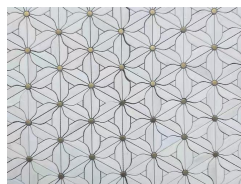

Model No.: WPM369B

Color: White & Gold

Marble Name: Crystal White Marble