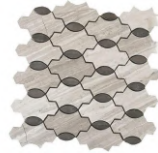

Short Description: Made of high-quality Wooden White Marble, this grey lantern mosaic provides you with superior aesthetics and excellent performance. Our marble and mosaic uses natural marble as raw material, which is carefully selected and processed.

Model No.: WPM250A

Pattern: Waterjet

Color: Grey

Finish: Polished

Material Name: Natural Marble

Min. Order: 100 sq.m (1077 sq.ft)

Product Detail:

Product Description

Marble mosaic has an elegant appearance and rich texture, adding a natural beauty to your space. The sturdiness and durability of marble ensure the long-term beauty and longevity of the mosaic. We are proud to introduce this special type of cheap marble waterjet mosaic tile, it is a beautiful and durable decorative material that adds a touch of luxury and unique style to your space. Made of high-quality Wooden White Marble, this grey lantern mosaic provides you with superior aesthetics and excellent performance. Our marble and mosaic uses natural marble as raw material, which is carefully selected and processed. Marble is an elegant and noble natural stone prized for its unique texture and color variations. Each mosaic showcases the natural beauty of marble, filling your space with texture and art. The beauty of waterjet marble mosaic tile