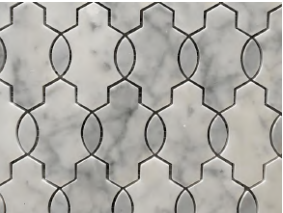

Product Specification (Parameter)

Product Name: Special Type Cheap Marble Water jet Mosaic Tiles From China Factory

Model No.: WPM250A

Pattern: Waterjet

Color: Grey

Finish: Polished

Thickness: 10 mm

Product Series

Model No.: WPM250A

Color: Grey

Material Name: Wooden White Marble, Wooden Grey Marble

Model No.: WPM250B

Color: White

Material Name: Carrara White Marble

Product Application

This grey marble waterjet mosaic tile is suitable for both indoor and outdoor environments. Whether used on walls, floors, kitchens, bathrooms, or other areas, these grey mosaic tiles can add a noble and unique decorative effect to your space. Installing this marble mosaic design on your wall will make your life more convenient because the smooth surface of marble mosaic makes it easy to clean, just use a mild detergent and a damp cloth to wipe it to maintain its beauty. Regular sealing treatments will help protect your marble from stains and damage.