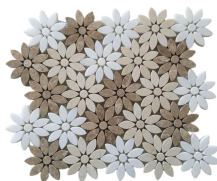

Model No.: WPM033/WPM125/WPM292/WPM293

Pattern: Waterjet Flower

Color: Triple Colors

Finish: Polished

Material Name: Natural Marble

Product Detail:

Product Description

Natural stone mosaic tile has a natural true stone texture, natural, simple, and elegant style, and is the highest-grade type in the mosaic family. According to different techniques, it can be divided into waterjet and regular geometric tiles. The specifications include square and strip, round, irregular planes, rough surfaces, etc. Using this material to decorate walls or floors retains not only the rusticity of natural stone itself but also enriches the patterns. This flower marble mosaic tile product adopts three different colors from natural marble and cuts

Product Name: Triple Colors Mixed Sunflower Waterjet Stone Flower Marble Mosaic Tile

Model No.: WPM033/WPM125/WPM292/WPM293

Pattern: Waterjet Flower

Color: Triple Colors

Finish: Polished

Material Name: Natural Marble

Marble Name: Crystal White, Wooden White, Light Emperador, Anthens Wooden, Italy Grey

Thickness: 10mm

Product Series

Model No.: WPM033

Color: White & Dark Grey & White Grey

Marble Name: Crystal White Marble, Wooden White Marble, Athens Wooden Marble

Model No.: WPM125

Color: White & Cream & Brown

Marble Name: Crystal White Marble, Crema Marfil Marble, Emperador Light Marble

Model No.: WPM130

Color: White & Pink & Green

Marble Name: Crystal White Marble, Rosa Norway Marble, Jade Green Marble