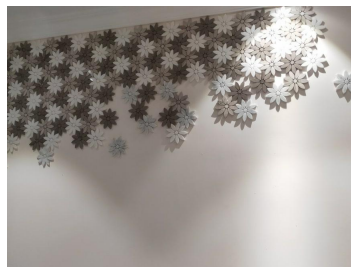

Product Application

This Triple Colors Mixed Sunflower Waterjet Stone Flower Marble Mosaic Tile is available for both interior and exterior decoration. Interior decoration like background wall in the living room, kitchen, wash basin backsplash, and exterior decoration like terrace and balcony. Marble mosaic kitchen backsplash, tile mosaic behind stove, marble tiles in bedroom, marble tile backsplash bathroom are good choices.