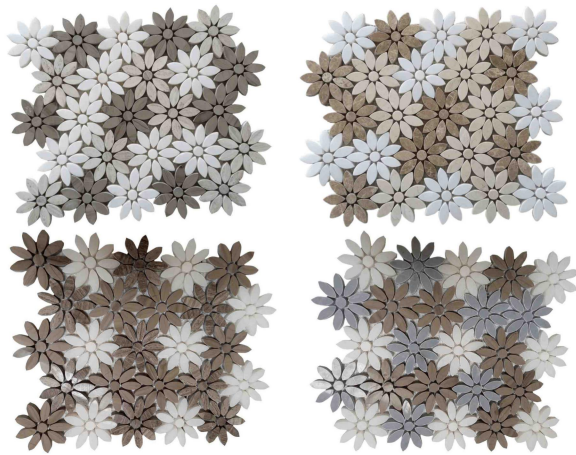

Short Description: Sunflower looks elegant in daily life, but when it is moved onto the marble mosaic tile design, what will happen on the wall? How beautiful the mixed marble colors will be? Let's have a look at this product.

Model No.: WPM033/WPM125/WPM292/WPM293

Pattern: Waterjet Flower

Color: Triple Colors

Finish: Polished

Material Name: Natural Marble

Product Detail:

Product Description

Natural stone mosaic tile has a natural true stone texture, natural, simple, and elegant style, and is the highest-grade type in the mosaic family. According to different techniques, it can be divided into waterjet and regular geometric tiles. The specifications include square and strip, round, irregular planes, rough surfaces, etc. Using this material to decorate walls or floors retains not only the rusticity of natural stone itself but also enriches the patterns. This flower marble mosaic tile product adopts three different colors from natural marble and cuts

Marble Name: Crystal White, Wooden White, Light Emperador, Anthens Wooden, Italy Grey

Thickness: 10mm

Product Series

Model No.: WPM033

Color: White & Dark Grey & White Grey

Marble Name: Crystal White Marble, Wooden White Marble, Athens Wooden Marble

Model No.: WPM292

Color: White & Brown & Chocolate

Marble Name: Crystal White, Anthens Wooden Marble, Grey Wooden Marble

Model No.: WPM293

Color: White & Grey & Brown

Marble Name: Crystal White Marble. Athens Wooden Marble, Italy Grey Marble