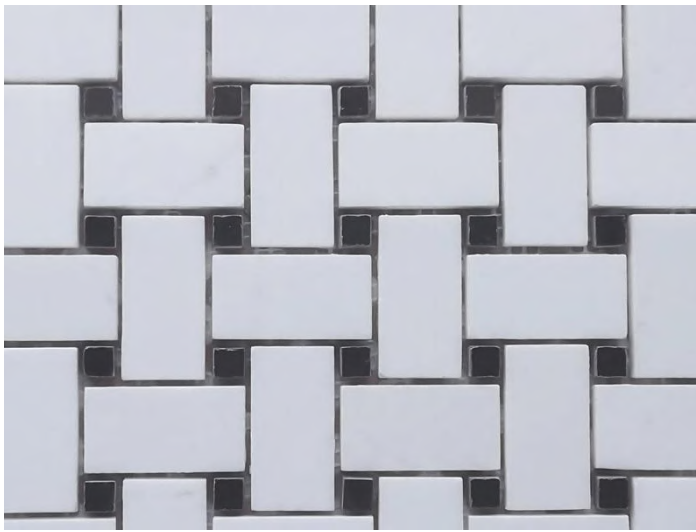

Short Description: The weave pattern design is made of Thassos Crystal marble, and each part is inlaid a Black Marquina dots to make a difference on a pure white background. The contrasting black and white marble mosaic pieces intertwine seamlessly, creating a captivating mosaic that effortlessly elevates your space.

As one of the leading providers of high-quality stone products, we take pride in offering you the finest materials and impeccable craftsmanship. This Black And White Thassos Marble Basketweave Mosaic Wall & Floor Tile will be your ultimate choice for creating a captivating and sophisticated space for its timeless beauty and classic appeal of a black and white color palette. The weave pattern design is made of Thassos Crystal marble, which originated from Greece, and each weave structure is inlaid a Black Marquina dots to make a difference on a pure white background. The contrasting black and white marble pieces intertwine seamlessly, creating a captivating mosaic that effortlessly elevates your space. Our mosaic tiles are crafted with the utmost care and attention to detail. We source the highest quality Thassos Marble from reputable suppliers to