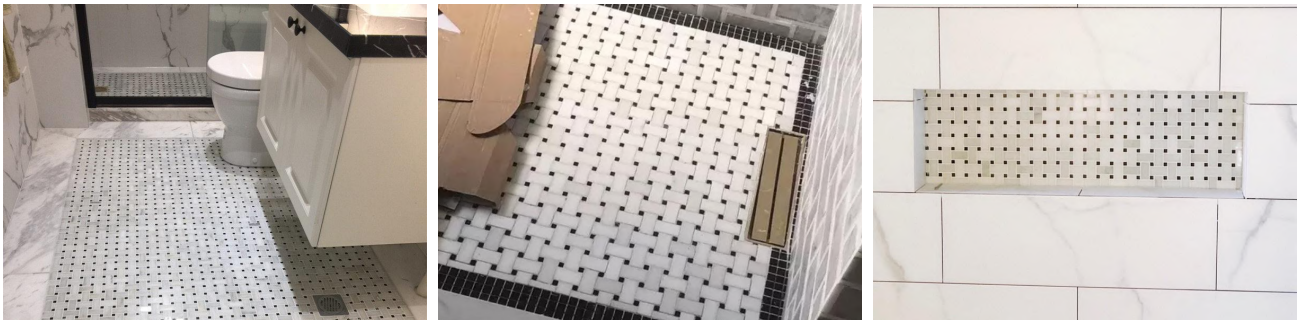

Color: White & Grey

Material Name: Dolomite Marble, Carrara Grey Marble

Model No.: WPM393

Color: White & Blue

Material Name: Azul Argentina Marble, Thassos Crystal Marble

Product Application

Designed for both wall and floor applications, this mosaic tile offers endless possibilities for creating stunning designs. For bathroom floor, this mosaic tile adds a touch of luxury and sophistication. The intricate pattern creates a visually captivating surface that transforms your bathroom into a spa-like retreat. The durable Thassos Marble ensures longevity and resistance to moisture, making it an ideal choice for high-traffic areas. In the kitchen, the Black And White Thassos Marble Basketweave Mosaic Tile serves as a striking marble basketweave backsplash or a distinctive floor tile. Its timeless design and contrasting colors provide a stunning backdrop for your culinary adventures. The marble's natural resistance to heat and stains guarantees that your kitchen remains beautiful and functional for years to come.

The versatility of the Black And White Thassos Marble Basketweave Mosaic Tile is truly remarkable. It can be used for both wall and floor applications, allowing you to create cohesive and harmonious designs throughout your space. Whether you're looking to revamp your bathroom, kitchen, or any other area, this mosaic tile offers endless creative possibilities.