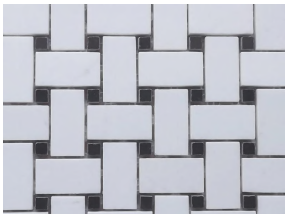

ensure that every tile meets our stringent standards. Each piece is carefully hand-assembled by skilled artisans, guaranteeing impeccable craftsmanship and a flawless end product.

We understand that every project is unique, and that's why we offer personalized assistance to help you select the perfect basketweave mosaic tile for your space. Our knowledgeable team is dedicated to providing you with the highest level of customer service, from product selection to installation guidance. We strive to exceed your expectations and ensure that your experience with our products is exceptional.

Product Specification (Parameter)

Product Name: Black And White Thassos Marble Basketweave Mosaic Wall & Floor Tile

Model No.: WPM265

Pattern: Basketweave

Color: White & Black

Finish: Polished

Thickness: 10 mm

Product Series

Model No.: WPM265

Color: White & Black

Material Name: Thassos Crystal Marble, Black Marquina Marble