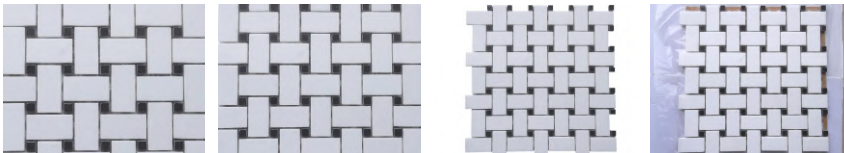

Short Description: The weave pattern design is made of Thassos Crystal marble, and each part is inlaid a Black Marquina dots to make a difference on a pure white background. The contrasting black and white marble mosaic pieces intertwine seamlessly, creating a captivating mosaic that effortlessly elevates your space.

Model No.: WPM265

Pattern: Basketweave

Color: White & Black

Finish: Polished

Material Name: Natural Marble

Min. Order: 100 sq.m (1077 sq.ft)

Product Detail:

Product Description

As one of the leading providers of high-quality stone products, we take pride in offering you the finest materials and impeccable craftsmanship. This Black And White Thassos Marble Basketweave Mosaic Wall & Floor Tile will be your ultimate choice for creating a captivating and sophisticated space for its timeless beauty and classic appeal of a black and white color palette. The weave pattern design is made of Thassos Crystal marble, which originated from Greece, and each weave structure is inlaid a Black Marquina dots to make a difference on a pure white background. The contrasting black and white marble pieces intertwine seamlessly, creating a captivating mosaic that effortlessly elevates your space. Our mosaic tiles are crafted with the utmost care and attention to detail. We source the highest quality Thassos Marble from reputable suppliers to