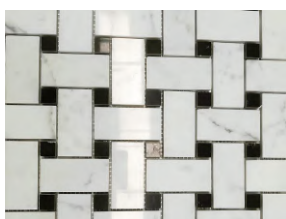

Model No.: WPM003

Color: White & Black

Material Name: Bianco Carrara Marble, Black Marquina Marble

Product Application

The durability and longevity of marble make it an excellent choice for both wall and floor applications. The Blue and White Marble Color Basket Weave Mosaic Tile is no exception, offering not only beauty but also resilience. Its smooth surface is easy to clean and maintain, ensuring that the tile retains its luster and elegance for years to come.