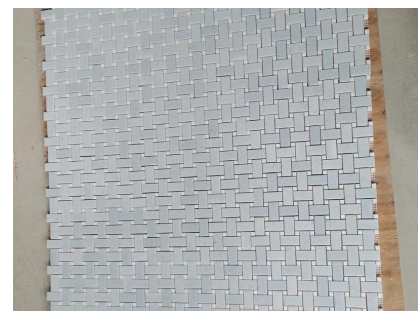

In the kitchen, the vibrant blue color of the mosaic tile adds a bold and eye-catching element. It can be used as blue mosaic kitchen wall tiles to create a stunning accent wall or backsplash. The combination of the blue mosaic and the white surrounding elements creates a chic and contemporary look, transforming the kitchen into an inviting and stylish space. In the bathroom, the Blue and White Marble Color Basket Weave Mosaic Tile can be used to create a mosaic wall. This creates a visually striking feature that enhances the overall aesthetics of the space. The serene blue and white color palette brings a sense of calm and tranquility, turning the bathroom into a spa-like retreat.

The mosaic tile is also an excellent choice for a marble basketweave bathroom floor. The basket weave pattern adds texture and visual interest to the floor, creating a luxurious and captivating effect. Walking on the smooth and cool surface of the marble mosaic tile adds a sense of indulgence and elegance to the bathroom experience.

Whether used as blue mosaic kitchen wall tiles, a mosaic wall in the bathroom, or a marble basketweave bathroom floor, this tile adds elegance, sophistication, and visual interest to any space. Elevate your interior with the Blue and White Marble Color Basket Weave Mosaic Tile and create an atmosphere of timeless beauty.

FAQ

Q: What are the dimensions of the Blue and White Marble Color Basket Weave Mosaic Tile?

A: The size of this basketweave mosaic tile is 305x305mm, and the thickness is 10mm.

Q: Can the Blue and White Marble Color Basket Weave Mosaic Tile be used on both walls and floors?

A: Yes, the mosaic tile is designed for both wall and floor applications. Its durable construction and versatile design make it suitable for various areas within residential and commercial spaces.