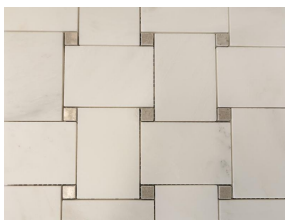

Product Specification (Parameter)

Product Name: Calacatta Natural Stone Luxury White Big Basketweave Home Decor Mosaic

Model No.: WPM101

Pattern: Basketweave

Color: White & Grey

Finish: Polished

Thickness: 10 mm

Product Series

Model No.: WPM101

Color: White & Grey

Material Name: Calacatta Marble, Cinderella Grey Marble