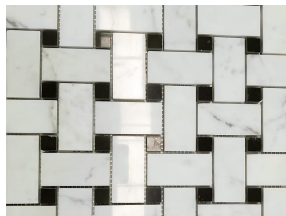

Model No.: WPM003

Color: White & Black

Material Name: Dark Emperador Marble, Carrara White Marble

Product Application

The Calacatta Natural Stone Luxury White Big Basketweave Home Decor Mosaic is perfect for creating a Kitchen Backsplash with Mosaic Tile. The white marble mosaic tile sheets can be seamlessly incorporated into your kitchen design, enhancing its aesthetic appeal and creating a stunning focal point. The combination of the basketweave pattern and the timeless beauty of white marble adds a touch of luxury to your culinary space. In addition to kitchen backsplashes, this mosaic tile is also suitable for other applications such as bathroom walls and floors. The white mosaic tile sheets can be used to create a clean and refreshing ambiance in your bathroom, transforming it into a spa-like retreat. The Calacatta marble's natural veining patterns further enhance the visual interest of the mosaic, creating a unique and luxurious atmosphere.