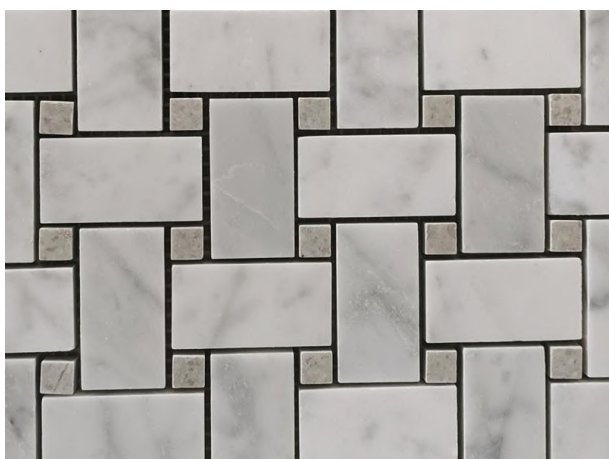

Product Application

Transform your bathroom into a peaceful and luxurious retreat with Carrara mosaic tiles. Whether you choose to cover a wall, create a statement feature, or design a stunning floor, white marble mosaic brings a timeless beauty and sense of tranquility to a space. Enhance the functionality and beauty of your shower area with Carrara marble mosaic flooring. Additionally, create a charming and stylish kitchen floor with Carrara basket mosaic tiles. The durability of Carrara marble ensures that the mosaic can meet the needs of busy kitchens while providing a luxurious and timeless design element.

Elevate an extraordinary element to any room by incorporating Carrara marble mosaic tiles on your walls. Whether you choose to cover an entire wall or create a striking feature, the basket pattern will add texture and depth, transforming the space into an elegant statement. Immerse yourself in the natural beauty of Carrara marble and the intricate designs of the basket pattern.

FAQ

Q: Can these mosaic tiles be used for both bathroom floors and walls?

A: Yes, the Carrara Mosaic Tiles Bathroom Floor Basketweave White Marble Mosaics are designed for use on both bathroom floors and walls. Their versatile design makes them suitable for various applications in your bathroom.

Q: How do I clean and maintain these mosaic tiles?

A: To clean the mosaic tiles, use a mild, non-abrasive cleaner and a soft cloth or sponge. Avoid using harsh chemicals or abrasive materials that could damage the marble. Regular maintenance, such as wiping up spills promptly and resealing the marble as needed, will help maintain their pristine appearance.

Q: Are these mosaic tiles suitable for use in a shower or wet areas?