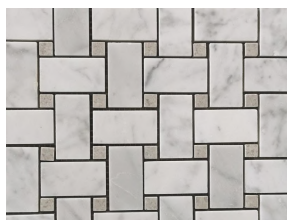

Made from Bianco Carrara marble, this mosaic stone tile is a great choice to enhance the natural beauty and elegance of your space. Made in Italy, Carrara is known for its unique gray veining on a pristine white background. This marble offers timeless appeal and durability. Featuring a classic basket pattern, these marble mosaic tiles will add a touch of sophistication to any interior. Mosaic tiles are carefully arranged in an interlocking basket weave pattern, creating a visually captivating and harmonious design. Each tile is carefully crafted and polished to highlight the inherent luster and elegance of marble. Carrara marble mosaic tiles' neutral tones of white and gray integrate seamlessly with a variety of design elements. Pair them with modern or traditional fixtures, fittings, and accessories to create a cohesive and harmonious aesthetic. Carrara mosaic tiles offer a classic and versatile basket pattern that can be used to create a variety of tile layouts and designs.

Model No.: WPM256

Pattern: Basketweave

Color: White & Grey

Finish: Polished

Thickness: 10 mm

Product Series

Model No.: WPM256

Color: White & Grey