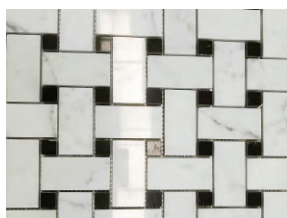

Model No.: WPM003

Color: White & Black

Material Name: Carrara White Marble, Black Marquina Marble