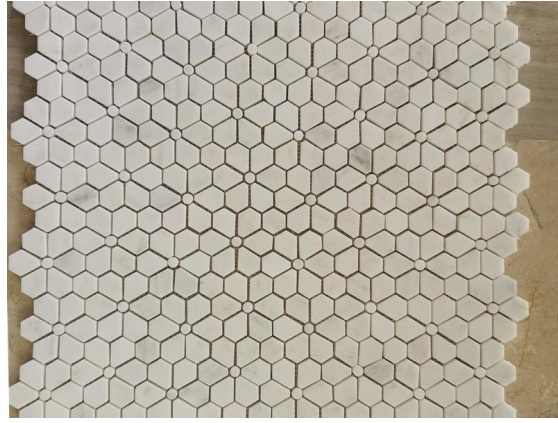

Whether you're looking to update your bathroom, kitchen, or any other area of your home or commercial space, this tile is suitable for a variety of applications. Therefore, why not try this affordable flower marble design to decorate your wall and floor?

FAQ

Q: Can white marble flower mosaic tiles be used for wall and floor installation?

A: Yes, white marble floral mosaic tiles are available for both wall and floor installations.

Q: Can White Marble Flower Mosaic Wall And Floor Tile be installed in wet areas such as bathrooms or shower walls?

A: Yes, White Marble Flower Mosaic Wall & Floor Tile can be installed in wet areas such as bathroom or shower walls. However, waterproofing materials and proper installation methods are recommended to ensure the durability and longevity of the tiles.

Q: How to order China Factory Supply White Marble Flower Mosaic Wall And Floor Tile samples?

A: You can place a sample order request with your supplier. Generally, you can contact the supplier by email or phone and provide your contact information and sample requirements.

Q: How long is the delivery time for white marble flower mosaic wall and floor tiles supplied by Chinese factory?

A: The delivery time of white marble floral mosaic wall and floor tiles depends on the specific order and supplier's arrangement. You can check with your supplier for estimated delivery times and verify if there are other factors that may affect delivery times.