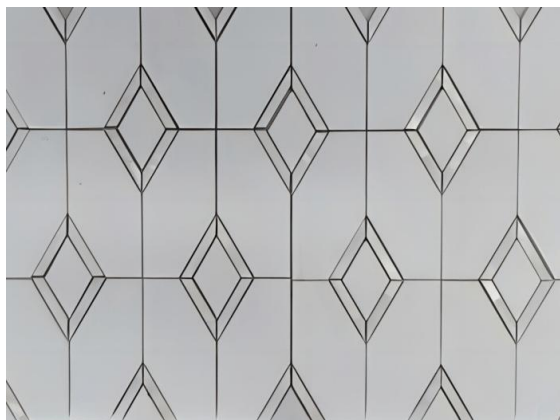

enhances the overall ambiance of the space, making your kitchen a truly luxurious and inviting area.

Additionally, these mosaic tiles are perfect for mother-of-pearl bathroom tiles. The combination of white diamond marble and mother-of-pearl adds an air of elegance and sophistication to any bathroom. Whether used on a shower wall, bathroom vanity backsplash, or entire bathroom wall, these tiles enhance the overall beauty and create an ambiance of tranquility and luxury.

The versatility of our Chinese Mother of Pearl Inlaid White Diamond Marble Design Mosaic Tile extends beyond the kitchen and bathroom. It is also an excellent choice for kitchen wall mosaics or as a decorative feature in various living spaces. Whether used to create a feature wall, bathroom surround, or add a touch of luxury to a hallway, these mosaic tiles will undoubtedly leave a lasting impression.

FAQ

Q: Does the China Mother of Pearl Inlaid White Diamond Marble Design Mosaic Tile require special installation techniques?

A: While the installation process may vary depending on the specific tile and manufacturer, it is generally recommended to consult with a professional installer for the best results. The delicate nature of mother of pearl inlays may require extra care during installation to ensure a seamless and secure fit.

Q: How do you deliver this Mother Of Pearl Inlaid White Diamond Marble Design Mosaic Tile product to me?

A: We mainly ship our stone mosaic products by sea shipping, if you are urgent to get the goods, we can arrange it by air as well.

Q: Can I order a sample of the China Mother of Pearl Inlaid White Diamond Marble Design Mosaic Tile?