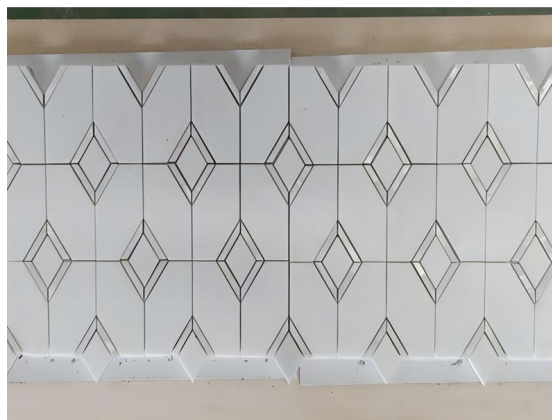

enhances the overall ambiance of the space, making your kitchen a truly luxurious and inviting area.

Additionally, these mosaic tiles are perfect for mother-of-pearl bathroom tiles. The combination of white diamond marble and mother-of-pearl adds an air of elegance and sophistication to any bathroom. Whether used on a shower wall, bathroom vanity backsplash, or entire bathroom wall, these tiles enhance the overall beauty and create an ambiance of tranquility and luxury.

The versatility of our Chinese Mother of Pearl Inlaid White Diamond Marble Design Mosaic Tile extends beyond the kitchen and bathroom. It is also an excellent choice for kitchen wall mosaics or as a decorative feature in various living spaces. Whether used to create a feature wall, bathroom surround, or add a touch of luxury to a hallway, these mosaic tiles will undoubtedly leave a lasting impression.

FAQ

Q: Does the China Mother of Pearl Inlaid White Diamond Marble Design Mosaic Tile require special installation techniques?

A: While the installation process may vary depending on the specific tile and manufacturer, it is generally recommended to consult with a professional installer for the best results. The delicate nature of mother of pearl inlays may require extra care during installation to ensure a seamless and secure fit.

Q: How do you deliver this Mother Of Pearl Inlaid White Diamond Marble Design Mosaic Tile product to me?

A: We mainly ship our stone mosaic products by sea shipping, if you are urgent to get the goods, we can arrange it by air as well.

Q: Can I order a sample of the China Mother of Pearl Inlaid White Diamond Marble Design Mosaic Tile?