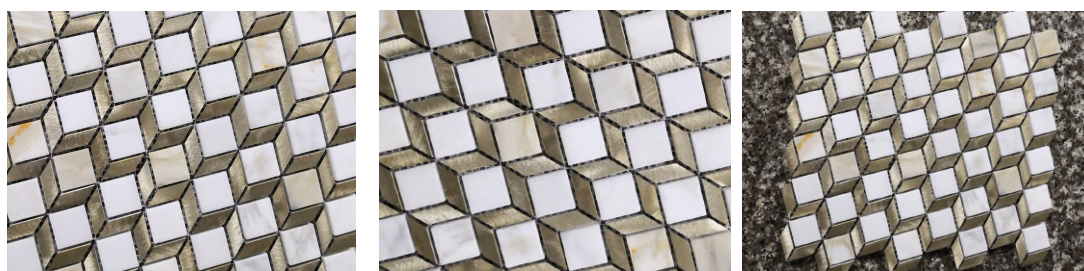

### Product Series

Model No.: WPM457

Color: White And Gold

Material Name: Calacatta Gold Marble, Golden Metal

Model No.: WPM001

Color: Green

Material Name: China Panda Green Marble

Model No.: WPM085

Color: Black

Material Name: Black Marquina Marble

Model No.: WPM396

Color: Grey and White

Marble Name: Carrara White Marble, Thassos White Marble

## Product Application

Enhance the beauty of your kitchen with Chinese Natural Stone and Metal Backsplash 3D Wall Stone Tiles. Install them as a decorative backsplash above stove or sink to create a focal point and enhance the overall design of your kitchen. The 3D effect of the tiles adds depth and visual interest to the space, transforming a mundane kitchen into a stylish and elegant cooking and entertaining area. Incorporating Chinese Natural Stone and Metal Backsplash 3D Wall Stone Tiles into a feature wall behind a reception desk or in a lounge area in the hotel lobby will impress more guests. The combination of natural stone and metal gives a sense of sophistication and elegance, creating a luxurious ambiance that sets the tone for the entire hotel.

China Natural Stone and Metal Backsplash 3D Wall Stone Tiles Supplier offers a wide range of high-quality tiles that combine the natural beauty of white stone with the modern touch of metal. With their unique 3D design, these white mosaic wall tiles add depth and visual interest to any space. Whether it is a residential kitchen, hotel lobby, or any other area such as a restaurant dining area or office reception area, these impressive mosaic cube tiles bring elegance and a touch of luxury to any project. With their durability and fine workmanship, these stone mosaic pieces are the perfect choice for anyone looking to create stunning and stylish interiors.