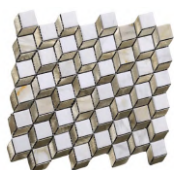

classic stone brick. These golden metal chips with white mosaic tile sheets will bring a more impressive function to the whole wall decoration.

Product Specification (Parameter)

Product Name: China Natural Stone And Metal Backsplash 3D Wall Stone Tiles Supplier

Model No.: WPM457

Pattern: 3D Cubic

Color: White, Gold

Finish: Polished

Material Name: Natural Marble, Metal

Thickness: 10 mm

Product Series

Model No.: WPM457

Color: White And Gold

Material Name: Calacatta Gold Marble, Golden Metal