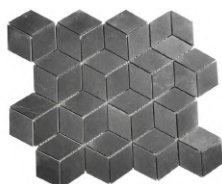

**Material Name:** Natural Marble, Metal

**Thickness:** 10 mm

### Product Series

Model No.: WPM457

Color: White And Gold

Material Name: Calacatta Gold Marble, Golden Metal

Model No.: WPM001

Color: Green

Material Name: China Panda Green Marble

Model No.: WPM085