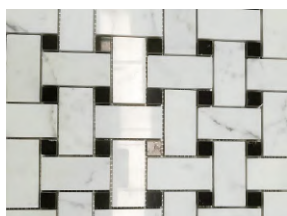

Model No.: WPM003

Color: White & Black

Material Name: Carrara White Marble, Black Marquina Marble