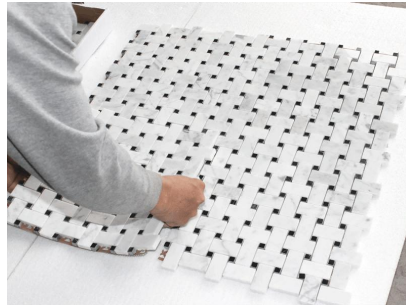

basketweave mosaic. Whether you choose to install it in an entryway, a bathroom, or a kitchen, this marble mosaic lends an air of elegance and timelessness to the space.

Embrace the beauty of Carrara marble and the intricate design of the basketweave pattern with this exquisite mosaic tile. Whether you seek to enhance your shower floor, create a stunning backsplash, or add a touch of luxury to your floors and walls, the Carrara marble basketweave mosaic is a perfect choice. Immerse yourself in the timeless elegance of stone mosaics and elevate your space to new levels of sophistication and style.

FAQ

Q: Can I use this Carrara stone mosaic in wet areas, such as a shower or bathroom?

A: Yes, the Classic White Bianco Carrara Basketweave Marble Mosaic is suitable for wet areas, including showers and bathrooms. However, it is important to ensure proper installation and sealing to prevent water penetration and maintain the integrity of the marble.

Q: Can I cut the mosaic sheets to fit my specific space?

A: Yes, the mosaic sheets can be cut to fit your specific space using a wet saw or tile nipper. It is recommended to seek professional assistance or follow proper guidelines for cutting marble to ensure clean and accurate cuts.

Q: What is your minimum quantity of this Classic White Bianco Carrara Basketweave Marble Mosaic tile?

A: The minimum quantity of this product is 100 square meters (1077 square feet)

Q: How do you deliver this basketweave mosaic products to me?

A: We mainly ship our stone mosaic products by sea shipping, if you are urgent to get the goods, we can arrange it by air as well.