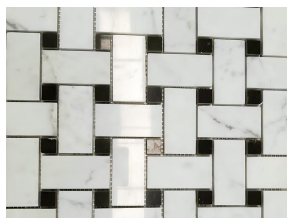

basketweave pattern and small black marble dots are decorated in the circle of each part. The basketweave pattern is a classic design that has stood the test of time. It adds a touch of elegance and visual interest to any space, making it a popular choice for both traditional and contemporary interior designs.

Product Specification (Parameter)

Product Name: Classic White Bianco Carrara Basketweave Marble Mosaic For Wall/Floor

Model No.: WPM003

Pattern: Basketweave

Color: White & Black

Finish: Polished

Thickness: 10 mm

Product Series

Model No.: WPM003

Color: White & Black

Material Name: Carrara White Marble, Black Marquina Marble