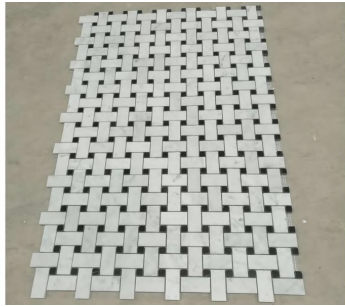

basketweave mosaic. Whether you choose to install it in an entryway, a bathroom, or a kitchen, this marble mosaic lends an air of elegance and timelessness to the space.

Embrace the beauty of Carrara marble and the intricate design of the basketweave pattern with this exquisite mosaic tile. Whether you seek to enhance your shower floor, create a stunning backsplash, or add a touch of luxury to your floors and walls, the Carrara marble basketweave mosaic is a perfect choice. Immerse yourself in the timeless elegance of stone mosaics and elevate your space to new levels of sophistication and style.

FAQ

Q: Can I use this Carrara stone mosaic in wet areas, such as a shower or bathroom?

A: Yes, the Classic White Bianco Carrara Basketweave Marble Mosaic is suitable for wet areas, including showers and bathrooms. However, it is important to ensure proper installation and sealing to prevent water penetration and maintain the integrity of the marble.

Q: Can I cut the mosaic sheets to fit my specific space?

A: Yes, the mosaic sheets can be cut to fit your specific space using a wet saw or tile nipper. It is recommended to seek professional assistance or follow proper guidelines for cutting marble to ensure clean and accurate cuts.

Q: What is your minimum quantity of this Classic White Bianco Carrara Basketweave Marble Mosaic tile?

A: The minimum quantity of this product is 100 square meters (1077 square feet)

Q: How do you deliver this basketweave mosaic products to me?

A: We mainly ship our stone mosaic products by sea shipping, if you are urgent to get the goods, we can arrange it by air as well.