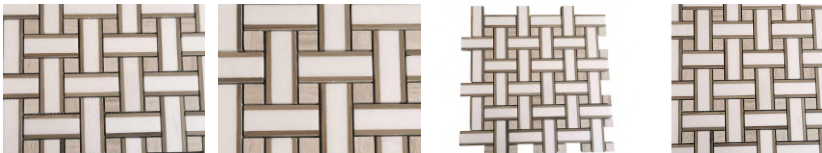

Short Description: This colorful mosaic tile backsplash is crafted from three different natural marbles: Thassos Crystal, Wooden White, and Athens Wooden marble, natural marble is known for its durability, natural beauty, and value-maintaining. The use of marble ensures that each tile is unique, with its own distinct veining and color variations.

Model No.: WPM102

Pattern: Basketweave

Color: Brown & White

Finish: Polished

Material Name: Natural Marble

Min. Order: 100 sq.m (1077 sq.ft)

Product Detail:

Product Description

This colorful mosaic tile backsplash is crafted from three different natural marbles: Thassos Crystal, Wooden White, and Athens Wooden marble, natural marble is known for its durability, natural beauty, and value-maintaining. The use of marble ensures that each tile is unique, with its own distinct veining and color variations. Marble is a natural stone, which means that each tile will have its own unique veining and color variations. This natural variation adds character and charm to the mosaic tile, making it truly one-of-a-kind. The mosaic tile features an intricate basketweave pattern, which adds a layer of sophistication and visual interest to any space. The interlocking basketweave design creates a mesmerizing effect, enhancing the overall aesthetic appeal of the marble mosaic tile. The natural beauty and elegance of marble basketweave

mosaic tile can instantly elevate the look and feel of any space. It adds a touch of luxury and sophistication, making it a popular choice for both residential and commercial projects.

Product Specification (Parameter)