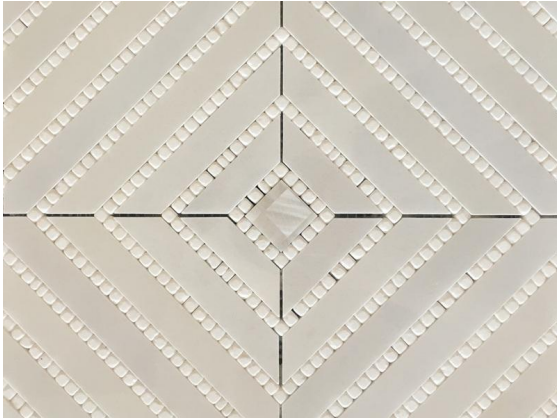

### Product Application

Transform your kitchen into a stylish and sophisticated space with our square mosaic backsplash. Install this beautiful backsplash behind the stove or sink area to create an impressive focal point. White mosaic marble tiles add brightness and timeless elegance to your kitchen, enhancing both traditional and contemporary design themes. Enhance the look of your bathroom with our decorative natural marble mini stone tile square mosaic backsplash. Install this beautiful mosaic as wall decoration to add a luxurious and sophisticated feel to your bathroom space. The moisture-resistant properties of marble make it suitable for bathroom applications,

ensuring the long-lasting beauty of the walls. Install this mosaic as a backsplash on your bar countertop to instantly enhance your overall design to create a stylish yet welcoming feel in your bar area with our popular mosaic backsplash for bar tops. Mini stone tile patterns add texture and visual interest, while white mosaic marble tiles bring a touch of elegance. The durability and resilience of marble ensure that your bar area is both functional and beautiful.