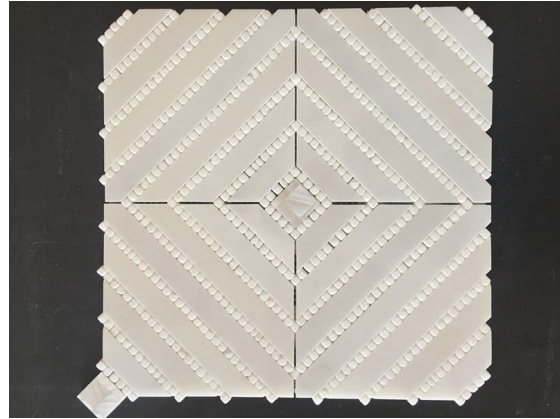

### Product Application

Transform your kitchen into a stylish and sophisticated space with our square mosaic backsplash. Install this beautiful backsplash behind the stove or sink area to create an impressive focal point. White mosaic marble tiles add brightness and timeless elegance to your kitchen, enhancing both traditional and contemporary design themes. Enhance the look of your bathroom with our decorative natural marble mini stone tile square mosaic backsplash. Install this beautiful mosaic as wall decoration to add a luxurious and sophisticated feel to your bathroom space. The moisture-resistant properties of marble make it suitable for bathroom applications,

ensuring the long-lasting beauty of the walls. Install this mosaic as a backsplash on your bar countertop to instantly enhance your overall design to create a stylish yet welcoming feel in your bar area with our popular mosaic backsplash for bar tops. Mini stone tile patterns add texture and visual interest, while white mosaic marble tiles bring a touch of elegance. The durability and resilience of marble ensure that your bar area is both functional and beautiful.