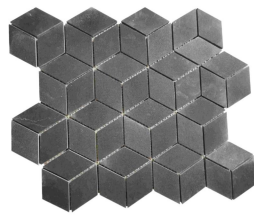

Short Description:

This 3D-shaped stone mosaic tile is a popular stone mosaic pattern. We have a variety of marble colors to choose from, such as green, black, and pink. Hope our product is favored by your project designs.

Model No.: WPM001 / WPM085 / WPM243 / WPM389

Pattern: 3 Dimensional

Color: Green / Black / Pink

Finish: Honed / Polished

Material Name: Natural Marble

Product Detail:

Product Description

The 3D cube design tiles combine classical tradition and modernity with a balance. Marble mosaics with geometric lines own very rich decorative elements and also represent a refined taste for details and harmony. Walls and floors with this three-dimensional characteristic usually attract more fresh attention from the present people. Unlike porcelain mosaic tiles, natural marble mosaic tiles have a unique charm as a 100% original material from nature, nothing can be copied, no matter the color or the texture. Every chip comes from nature, not

Product Application

Each individual piece of this cubic stone mosaic chip gives rise to unique pieces of a whole tile.

Even comes from the same block, tiles can be different from each other. Based on this

FAQ

Q: How many types of stone mosaic tile patterns do you have?

A: We have 10 main patterns: 3-dimensional mosaic, waterjet mosaic, arabesque mosaic, marble brass mosaic, mother of pearl inlaid marble mosaic, basketweave mosaic, herringbone and chevron mosaic, hexagon mosaic, round mosaic, subway mosaic.