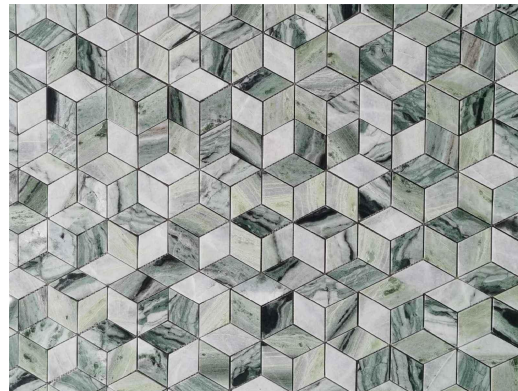

Model No.: WPM389

Surface: Polished

Material: Green Jade Marble

Product Application

Each individual piece of this cubic stone mosaic chip gives rise to unique pieces of a whole tile.

Even comes from the same block, tiles can be different from each other. Based on this

character, we can put this product as a 3D cube tile backsplash, and even floor remodel.

Marble bathroom wall tiles, stone shower backsplash, marble tile bathroom floor, stone kitchen wall tiles, and decorative backsplash for kitchen, etc. Many areas in your home can use it, boosting your inspiration on your blueprint.

FAQ

Q: How many types of stone mosaic tile patterns do you have?

A: We have 10 main patterns: 3-dimensional mosaic, waterjet mosaic, arabesque mosaic, marble brass mosaic, mother of pearl inlaid marble mosaic, basketweave mosaic, herringbone and chevron mosaic, hexagon mosaic, round mosaic, subway mosaic.