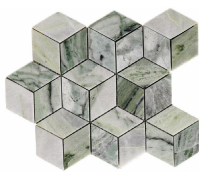

Short Description:

This 3D-shaped stone mosaic tile is a popular stone mosaic pattern. We have a variety of marble colors to choose from, such as green, black, and pink. Hope our product is favored by your project designs.

Model No.: WPM001 / WPM085 / WPM243 / WPM389

Pattern: 3 Dimensional

Color: Green / Black / Pink

Finish: Honed / Polished

Material Name: Natural Marble

Product Detail:

Product Description

The 3D cube design tiles combine classical tradition and modernity with a balance. Marble mosaics with geometric lines own very rich decorative elements and also represent a refined taste for details and harmony. Walls and floors with this three-dimensional characteristic usually attract more fresh attention from the present people. Unlike porcelain mosaic tiles, natural marble mosaic tiles have a unique charm as a 100% original material from nature, nothing can be copied, no matter the color or the texture. Every chip comes from nature, not

Product Specification (Parameter)

Product Name: Factory Direct Supply Wholesale Natural Marble Mosaic 3d Cube Tile

Model No.: WPM001 / WPM085 / WPM243 / WPM389

Pattern: 3 Dimensional

Color: Green / Black / Pink

Finish: Honed / Polished

Material name: Natural Marble

Tile size: 305x265x10mm (12x10.5 inch)

Product Series

Model No.: WPM001

Surface: Polished

Material: Shangri La Jade Marble

Model No.: WPM085