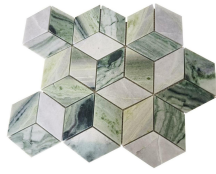

Short Description:

This 3D-shaped stone mosaic tile is a popular stone mosaic pattern. We have a variety of marble colors to choose from, such as green, black, and pink. Hope our product is favored by your project designs.

Finish: Honed / Polished

Material name: Natural Marble

Tile size: 305x265x10mm (12x10.5 inch)

Product Series

Model No.: WPM001

Surface: Polished

Material: Shangri La Jade Marble

Model No.: WPM085

Surface: Honed

Material: Black Marquina Marble

Model No.: WPM243

Surface: Polished

Material: Rosa Norvegia Marble

Model No.: WPM389

Surface: Polished

Material: Green Jade Marble

Product Application

Each individual piece of this cubic stone mosaic chip gives rise to unique pieces of a whole tile.

Even comes from the same block, tiles can be different from each other. Based on this