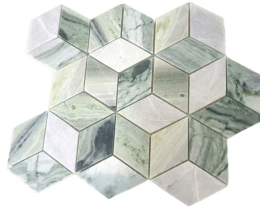

Short Description:

This 3D-shaped stone mosaic tile is a popular stone mosaic pattern. We have a variety of marble colors to choose from, such as green, black, and pink. Hope our product is favored by your project designs.

Model No.: WPM001 / WPM085 / WPM243 / WPM389

Pattern: 3 Dimensional

Color: Green / Black / Pink

Finish: Honed / Polished

Material Name: Natural Marble

Product Detail:

Product Description

The 3D cube design tiles combine classical tradition and modernity with a balance. Marble mosaics with geometric lines own very rich decorative elements and also represent a refined taste for details and harmony. Walls and floors with this three-dimensional characteristic usually attract more fresh attention from the present people. Unlike porcelain mosaic tiles, natural marble mosaic tiles have a unique charm as a 100% original material from nature, nothing can be copied, no matter the color or the texture. Every chip comes from nature, not

Product Application

Each individual piece of this cubic stone mosaic chip gives rise to unique pieces of a whole tile.

Even comes from the same block, tiles can be different from each other. Based on this

FAQ

Q: How many types of stone mosaic tile patterns do you have?

A: We have 10 main patterns: 3-dimensional mosaic, waterjet mosaic, arabesque mosaic, marble brass mosaic, mother of pearl inlaid marble mosaic, basketweave mosaic, herringbone and chevron mosaic, hexagon mosaic, round mosaic, subway mosaic.