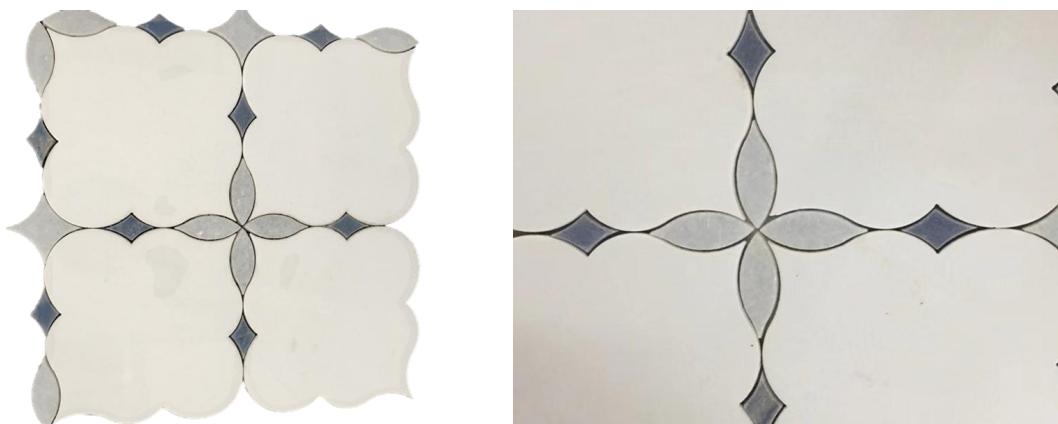

of the home or commercial spaces. Whether it's a grand entrance foyer, a chic living room, or a stylish restaurant, this mosaic pattern wall will make a bold statement and leave a lasting impression. The intricate design and premium materials used in its creation ensure a sophisticated ambiance and a touch of opulence.

When it comes to installation, our waterjet stone mosaic tile provides ease and flexibility. The mesh backing ensures easy handling and precise placement, allowing for a seamless installation process. Whether you choose to install it as a full wall mosaic or as an eye-catching focal point, the result will be a breathtaking display of craftsmanship and artistry. This China fresh water jet marble mosaic tile is for sale, write to us if you like this style.

FAQ

Q: How often should the High Quality Marble Waterjet Mosaic Tile be inspected for damage?

A: The frequency of inspecting the High Quality Marble Waterjet Mosaic Tile for damage may vary depending on factors such as the amount of foot traffic, the environment, and the specific installation. However, it is generally recommended to perform regular inspections on a quarterly basis. This allows you to catch any potential issues early on and address them promptly to prevent further damage.

Q: Is this High Quality Marble Waterjet Mosaic Tile Bathroom Stone Wall Mosaic suitable for use in wet areas such as bathrooms and showers?

A: Marble mosaic tiles are indeed suitable for wet areas such as bathrooms and showers. Marble is a natural stone with inherent moisture resistance, making it a durable and practical choice for these environments. However, proper installation and sealing are important to ensure the longevity and performance of the tiles in wet conditions.

Q: How do I clean and maintain this waterjet iris flower marble mosaic tile?

A: Cleaning and maintaining marble mosaic tiles is relatively straightforward. It is recommended to use a mild, pH-neutral stone cleaner or a mixture of warm water and a mild detergent to clean the tiles. Avoid using abrasive cleaners or acidic