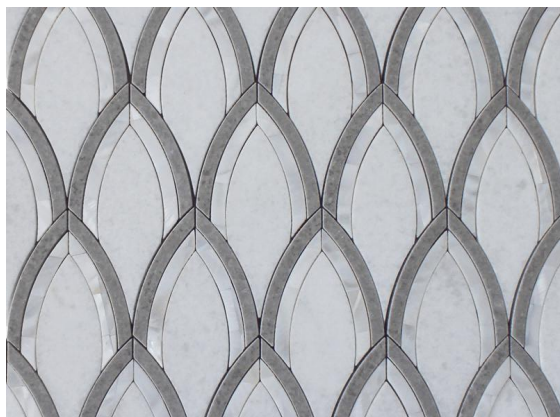

and refinement. The exquisite design and high-quality materials will leave a lasting impression on your customers.

Whether used in kitchens, bathrooms, living spaces, or commercial settings, this mosaic tile effortlessly combines the natural beauty of marble with the iridescent elegance of mother of pearl, creating a captivating visual effect. Elevate the beauty of your interior design with this exceptional mosaic tile and enjoy the luxurious ambiance it brings to your walls.

FAQ

Q: Are the mother of pearl fish scale tiles real or synthetic?

A: The mother of pearl fish scale tiles used in the mosaic are made from real mother of pearl. They are carefully sourced and crafted to ensure their natural beauty and iridescent properties, adding a touch of luxury to your walls.

Q: Is this mosaic suitable for shower walls?

A: Yes, the High-Quality Mother Of Pearl Inlay White Marble Leaf Mosaic For Wall is suitable for shower walls. The natural stone properties of the marble, combined with the shimmering effect of mother of pearl, create a luxurious and captivating shower space.

Q: Can this mosaic be used in commercial spaces?

A: Certainly, the High-Quality Mother Of Pearl Inlay White Marble Leaf Mosaic For Wall is suitable for various commercial applications. Whether it's in upscale restaurants, hotels, or retail spaces, this mosaic tile adds a touch of luxury and sophistication, leaving a lasting impression on customers.

Q: Can the Marble Leaf Mosaic be used for kitchen walls?

A: The High-Quality Mother Of Pearl Inlay White Marble Leaf Mosaic For Wall is an excellent choice for kitchen walls. Its high-quality materials and intricate leaf patterns add a touch of elegance and sophistication to your kitchen space.