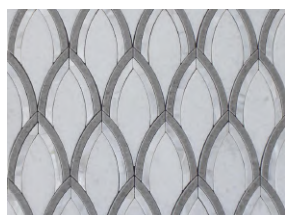

marble cutting technique ensures precise and intricate patterns, showcasing the beauty of the materials and adding a touch of elegance to your space.

Product Specification (Parameter)

Product Name: High-Quality Mother Of Pearl Inlay White Marble Leaf Mosaic For Wall

Model No.: WPM141

Pattern: Waterjet

Color: White & Grey

Finish: Polished

Thickness: 10 mm

Product Series

Model No.: WPM141

Color: White & Grey

Material Name: Thassos White Marble, Nuvolato Classico, Mother of Pearl (Seashell)

Model No.: WPM032

Color: Blue & White

Marble Name: Venato Blue Marble, Carrara White Marble

Product Application

When transforming your kitchen into a stylish and inviting space with this stone leaf mosaic tile. Install it as a backsplash or create a feature wall to add a touch of luxury and artistic flair. The combination of marble and mother of pearl will elevate the ambiance, making it a focal point of your kitchen. If you want to install natural stone mosaic tile for your shower walls, this seashell and waterjet marble flower mosaic will create a serene and luxurious touch to your space. The natural stone properties of the marble and the shimmering effect of the mother of pearl will create a captivating and relaxing shower experience. The versatility and elegance of the High-Quality Mother Of Pearl Inlay White Marble Leaf Mosaic make it suitable for various commercial settings. Install it in upscale restaurants, boutique hotels, or retail spaces to create an atmosphere of luxury