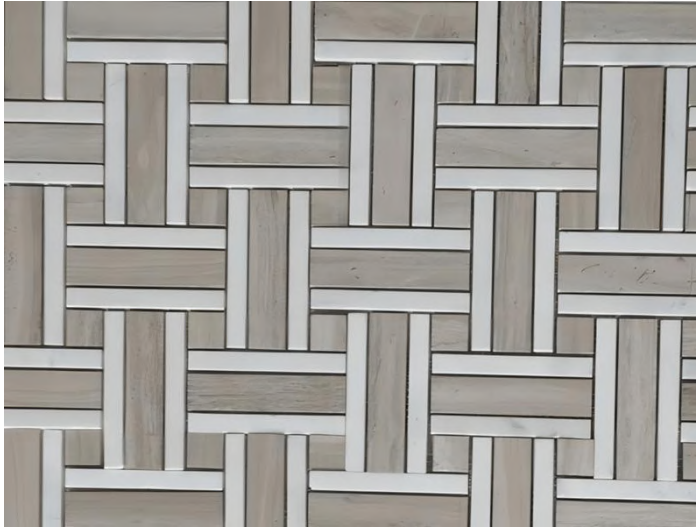

## PRODUCT CATALOG

**Product Name:** Home Decoration Natural Stone New Basketweave Floor Tile Marble Mosaic

**Short Description:** Natural stone offers unique variations in color, veining, and texture, ensuring that each mosaic tile is one-of-a-kind and adds a touch of natural beauty to your space. The mosaic tile features a classic basketweave pattern, characterized by interlocking rectangles and squares that create a woven effect.

#### Product Description

Our product Home Decoration Natural Stone New Basketweave Floor Tile Marble Mosaic is a perfect choice to enhance your interior design with elegance and sophistication. The mosaic tile is crafted from natural stone, providing a durable and high-quality option for your home decoration. Natural stone offers unique variations in color, veining, and texture, ensuring that each mosaic tile is one-of-a-kind and adds a touch of natural beauty to your space. The mosaic tile features a classic basketweave pattern, characterized by interlocking rectangles and squares that create a woven effect. This pattern adds visual interest and depth to your floors, walls, or backsplashes, making it an eye-catching focal point. One of the notable advantages of our product is that it belongs to the category of Cheap Natural Stone Tiles, offering an affordable option for homeowners

The versatility of this mosaic tile extends beyond kitchens and bathrooms. Its beauty and durability make it suitable for various applications, including Stone Wall Tile Fireplace installations. By incorporating this mosaic tile into your fireplace surround, you can elevate the ambiance of your living room or any other space with its natural elegance and charm. The combination of the basketweave pattern and the warmth of the fireplace creates a captivating focal point that enhances the overall aesthetic of the room.