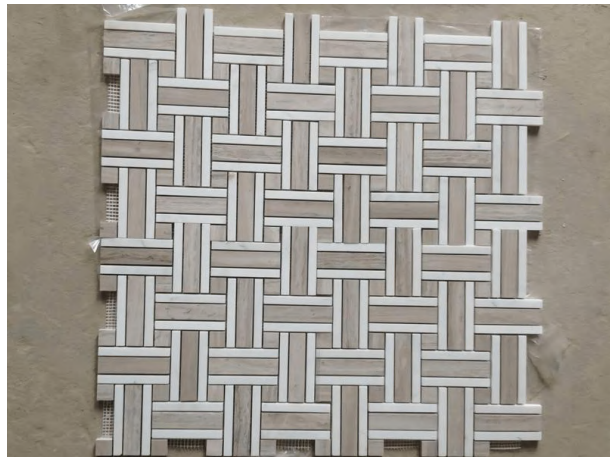

#### Product Description

Our product Home Decoration Natural Stone New Basketweave Floor Tile Marble Mosaic is a perfect choice to enhance your interior design with elegance and sophistication. The mosaic tile is crafted from natural stone, providing a durable and high-quality option for your home decoration. Natural stone offers unique variations in color, veining, and texture, ensuring that each mosaic tile is one-of-a-kind and adds a touch of natural beauty to your space. The mosaic tile features a classic basketweave pattern, characterized by interlocking rectangles and squares that create a woven effect. This pattern adds visual interest and depth to your floors, walls, or backsplashes, making it an eye-catching focal point. One of the notable advantages of our product is that it belongs to the category of Cheap Natural Stone Tiles, offering an affordable option for homeowners

## Product Application

The Basketweave Marble Backsplash is a standout application for this mosaic tile. Combining the classic basketweave pattern with the timeless beauty of marble, it creates a captivating focal point in kitchens. The interlocking design adds visual interest, while the subtle variations of gray tones in the marble complement a wide range of kitchen styles. With these grey mosaic kitchen wall tiles, you can elevate your kitchen's aesthetic and create a stylish and inviting atmosphere. In addition to kitchens, this mosaic tile is also ideal for creating a mosaic accent tile in bathrooms. Whether as a statement wall or a decorative feature, the mosaic accent tile adds depth and texture to the space. The natural stone's inherent beauty and the intricate basketweave pattern make it a stunning addition to any bathroom design. Transform your bathroom into a luxurious retreat with this exquisite mosaic tile.