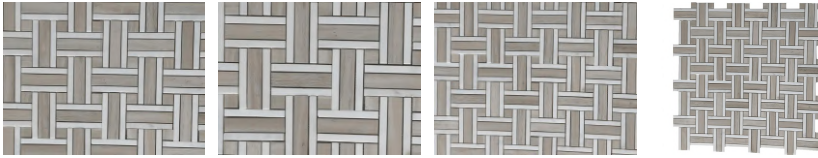

## PRODUCT CATALOG

**Product Name:** Home Decoration Natural Stone New Basketweave Floor Tile Marble Mosaic

**Short Description:** Natural stone offers unique variations in color, veining, and texture, ensuring that each mosaic tile is one-of-a-kind and adds a touch of natural beauty to your space. The mosaic tile features a classic basketweave pattern, characterized by interlocking rectangles and squares that create a woven effect.

**Model No.:** WPM268

**Pattern:** Basketweave

**Color:** Grey & White

**Finish:** Polished

**Material Name:** Natural Marble

**Min. Order:** 100 sq.m (1077 sq.ft)

#### Product Description

Our product Home Decoration Natural Stone New Basketweave Floor Tile Marble Mosaic is a perfect choice to enhance your interior design with elegance and sophistication. The mosaic tile is crafted from natural stone, providing a durable and high-quality option for your home decoration. Natural stone offers unique variations in color, veining, and texture, ensuring that each mosaic tile is one-of-a-kind and adds a touch of natural beauty to your space. The mosaic tile features a classic basketweave pattern, characterized by interlocking rectangles and squares that create a woven effect. This pattern adds visual interest and depth to your floors, walls, or backsplashes, making it an eye-catching focal point. One of the notable advantages of our product is that it belongs to the category of Cheap Natural Stone Tiles, offering an affordable option for homeowners