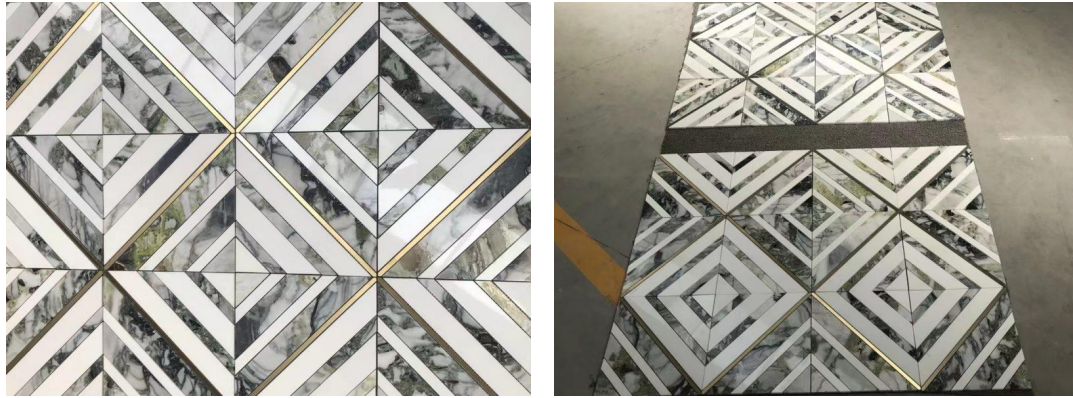

Short Description: This hot sale marble mosaic item adopts metal inlay in a marble pattern which is made of diamond shapes with green marble and white marble, the whole tile looks fresh and vivid. It is a good mosaic product on the backsplash decorations of the interior wall and bathroom floor.

Color: Green & White & Gold

Marble Name: Shangri La Jade Marble, Thassos White Marble, Metal

Model No.: WPM280B

Color: White & Grey

Marble Name: Volakas Marble, Gray Bardiglio Marble

Product Application

Design creativity is to "respect the independence and be unique", construct scenes, realize customers' dreams, and make the space full of soulful meaning. At the same time, it is artistic, humanistic, and full of dreams and creativity. This Hot Sale Metal Inlay Green Diamond Marble Mosaic Tile Backsplash is mainly applied on the backsplash wall decorations, such as mosaic splashback bathroom, vanity mosaic backsplash, and mosaic tiles above the sink.