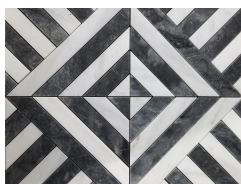

Short Description: This hot sale marble mosaic item adopts metal inlay in a marble pattern which is made of diamond shapes with green marble and white marble, the whole tile looks fresh and vivid. It is a good mosaic product on the backsplash decorations of the interior wall and bathroom floor.

Model No.: WPM030

Pattern: Diamond

Color: Green & White & Gold

Finish: Polished

Material Name: White Marble, Brass

Product Detail:

Product Description

The metal inlay in marble mosaic tile is the current trend in the tile and mosaic market, and we supply various kinds of marble with metal inlay mosaic products from regular geometric shapes to waterjet shapes. This hot sale marble mosaic item adopts metal inlay in a marble pattern which is made of diamond shapes with green marble and white marble, the whole tile looks fresh and vivid. Natural green marble is a rare material on earth, therefore it is more

Product Name: Hot Sale Metal Inlay Green Diamond Marble Mosaic Tile Backsplash

Model No.: WPM030

Pattern: Diamond

Color: White & Green & Gold

Finish: Polished

Thickness: 10mm

Product Series

Model No.: WPM030

Color: Green & White & Gold

Marble Name: Shangri La Jade Marble, Thassos White Marble, Metal

Model No.: WPM280B

Color: White & Grey

Marble Name: Volakas Marble, Gray Bardiglio Marble

Product Application

Design creativity is to "respect the independence and be unique", construct scenes, realize customers' dreams, and make the space full of soulful meaning. At the same time, it is artistic, humanistic, and full of dreams and creativity. This Hot Sale Metal Inlay Green Diamond Marble Mosaic Tile Backsplash is mainly applied on the backsplash wall decorations, such as mosaic splashback bathroom, vanity mosaic backsplash, and mosaic tiles above the sink.