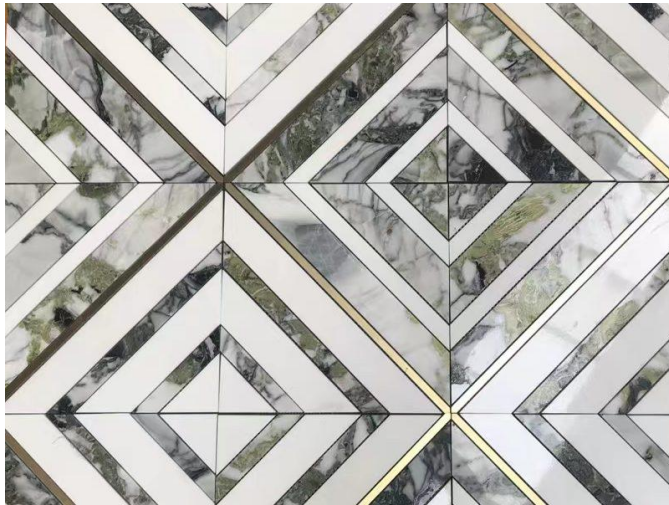

Short Description: This hot sale marble mosaic item adopts metal inlay in a marble pattern which is made of diamond shapes with green marble and white marble, the whole tile looks fresh and vivid. It is a good mosaic product on the backsplash decorations of the interior wall and bathroom floor.

Model No.: WPM030

Pattern: Diamond

Color: Green & White & Gold

Finish: Polished

Material Name: White Marble, Brass

Product Detail:

Product Description

The metal inlay in marble mosaic tile is the current trend in the tile and mosaic market, and we supply various kinds of marble with metal inlay mosaic products from regular geometric shapes to waterjet shapes. This hot sale marble mosaic item adopts metal inlay in a marble pattern which is made of diamond shapes with green marble and white marble, the whole tile looks fresh and vivid. Natural green marble is a rare material on earth, therefore it is more

Color: Green & White & Gold

Marble Name: Shangri La Jade Marble, Thassos White Marble, Metal

Model No.: WPM280B

Color: White & Grey

Marble Name: Volakas Marble, Gray Bardiglio Marble

Product Application

Design creativity is to "respect the independence and be unique", construct scenes, realize customers' dreams, and make the space full of soulful meaning. At the same time, it is artistic, humanistic, and full of dreams and creativity. This Hot Sale Metal Inlay Green Diamond Marble Mosaic Tile Backsplash is mainly applied on the backsplash wall decorations, such as mosaic splashback bathroom, vanity mosaic backsplash, and mosaic tiles above the sink.