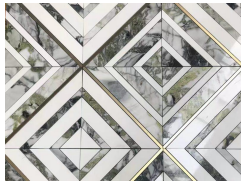

Short Description: This hot sale marble mosaic item adopts metal inlay in a marble pattern which is made of diamond shapes with green marble and white marble, the whole tile looks fresh and vivid. It is a good mosaic product on the backsplash decorations of the interior wall and bathroom floor.

Model No.: WPM030

Pattern: Diamond

Color: Green & White & Gold

Finish: Polished

Material Name: White Marble, Brass

Product Detail:

Product Description

The metal inlay in marble mosaic tile is the current trend in the tile and mosaic market, and we supply various kinds of marble with metal inlay mosaic products from regular geometric shapes to waterjet shapes. This hot sale marble mosaic item adopts metal inlay in a marble pattern which is made of diamond shapes with green marble and white marble, the whole tile looks fresh and vivid. Natural green marble is a rare material on earth, therefore it is more

Product Name: Hot Sale Metal Inlay Green Diamond Marble Mosaic Tile Backsplash

Model No.: WPM030

Pattern: Diamond

Color: White & Green & Gold

Finish: Polished

Thickness: 10mm

Product Series

Model No.: WPM030

Color: Green & White & Gold

Marble Name: Shangri La Jade Marble, Thassos White Marble, Metal

Model No.: WPM280B

Color: White & Grey

Marble Name: Volakas Marble, Gray Bardiglio Marble

Product Application

Design creativity is to "respect the independence and be unique", construct scenes, realize customers' dreams, and make the space full of soulful meaning. At the same time, it is artistic, humanistic, and full of dreams and creativity. This Hot Sale Metal Inlay Green Diamond Marble Mosaic Tile Backsplash is mainly applied on the backsplash wall decorations, such as mosaic splashback bathroom, vanity mosaic backsplash, and mosaic tiles above the sink.