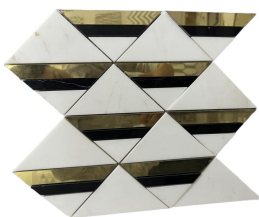

Model No.: WPM410

Color: White & Black & Golden

Marble Name: Crystal White Marble, Black Marquina Marble

Product Application

One of the key highlights of this product is its versatility in applications. Whether you are looking to enhance your kitchen, bathroom, living room, or any other indoor space, the Brass Diamond Mosaic Tile is an ideal choice. It can be used as a captivating diamond mosaic marble wall tile, creating an elegant focal point that effortlessly elevates the ambiance of the room. The Brass Diamond Mosaic Tile is also an excellent option for