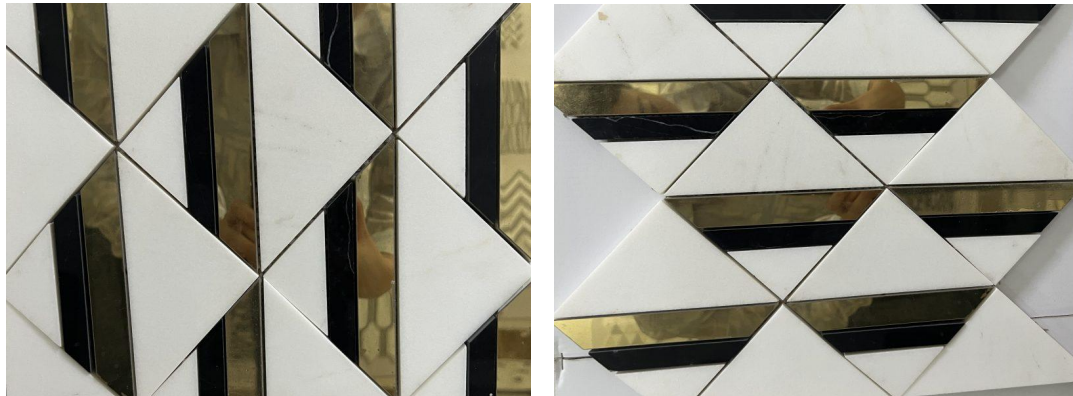

Color: White & Black & Gold

Marble Name: Crystal Thassos Marble, Black Marquina Marble, Brass

Product Application

The beauty of natural stone mosaic is unmatched and we have one of the largest product ranges to suit all tastes and budgets. This Marble With Brass Inlay Triangle Diamond Mosaic Tile Backsplash is a good choice to use on the wall and backsplash in the kitchen and bathroom of the house and villa, or even the backsplash behind the vanity area is available for commercial projects.