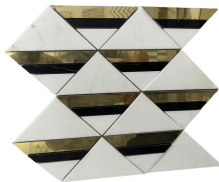

Model No.: WPM410

Pattern: Diamond

Color: White & Black & Gold

Finish: Polished

Material Name: Natural Marble, Brass

Product Detail:

Product Description

Wanpo company supplies 100% natural marble materials for the stone mosaic tiles, this is a marble with brass inlay diamond mosaic tile backsplash. Made of white, black, and gold chips to combine triangle and diamond shapes, it is a good product for kitchen and bathroom walls. Discount price is available for this Marble With Brass Inlay Triangle Diamond Mosaic Tile Backsplash. We have been sincerely looking forward to cooperating with customers all over

Product Name: Marble With Brass Inlay Triangle Diamond Mosaic Tile Backsplash

Model No.: WPM410

Pattern: Diamond

Color: White & Black & Gold

Finish: Polished

Thickness: 10mm

Product Series

Model No.: WPM410

Color: White & Black & Gold

Marble Name: Crystal White Marble, Black Marquina Marble, Brass

Model No.: WPM406

Color: White & Blue & Gold

Marble Name: Thassos Crystal Marble, Palissandro Marble, Brass

Model No.: WPM413

Color: White & Black & Gold

Marble Name: Crystal Thassos Marble, Black Marquina Marble, Brass

Product Application

The beauty of natural stone mosaic is unmatched and we have one of the largest product ranges to suit all tastes and budgets. This Marble With Brass Inlay Triangle Diamond Mosaic Tile Backsplash is a good choice to use on the wall and backsplash in the kitchen and bathroom of the house and villa, or even the backsplash behind the vanity area is available for commercial projects.