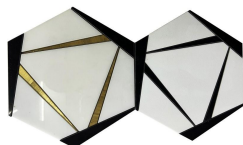

Model No.: WPM410

Pattern: Diamond

Color: White & Black & Gold

Finish: Polished

Material Name: Natural Marble, Brass

Product Detail:

Product Description

Wanpo company supplies 100% natural marble materials for the stone mosaic tiles, this is a marble with brass inlay diamond mosaic tile backsplash. Made of white, black, and gold chips to combine triangle and diamond shapes, it is a good product for kitchen and bathroom walls. Discount price is available for this Marble With Brass Inlay Triangle Diamond Mosaic Tile Backsplash. We have been sincerely looking forward to cooperating with customers all over

Product Name: Marble With Brass Inlay Triangle Diamond Mosaic Tile Backsplash

Model No.: WPM410

Pattern: Diamond

Color: White & Black & Gold

Finish: Polished

Thickness: 10mm

Product Series

Model No.: WPM410

Color: White & Black & Gold

Marble Name: Crystal White Marble, Black Marquina Marble, Brass

Model No.: WPM406

Color: White & Blue & Gold

Marble Name: Thassos Crystal Marble, Palissandro Marble, Brass

Model No.: WPM413

Color: White & Black & Gold

Marble Name: Crystal Thassos Marble, Black Marquina Marble, Brass

Product Application

The beauty of natural stone mosaic is unmatched and we have one of the largest product ranges to suit all tastes and budgets. This Marble With Brass Inlay Triangle Diamond Mosaic Tile Backsplash is a good choice to use on the wall and backsplash in the kitchen and bathroom of the house and villa, or even the backsplash behind the vanity area is available for commercial projects.