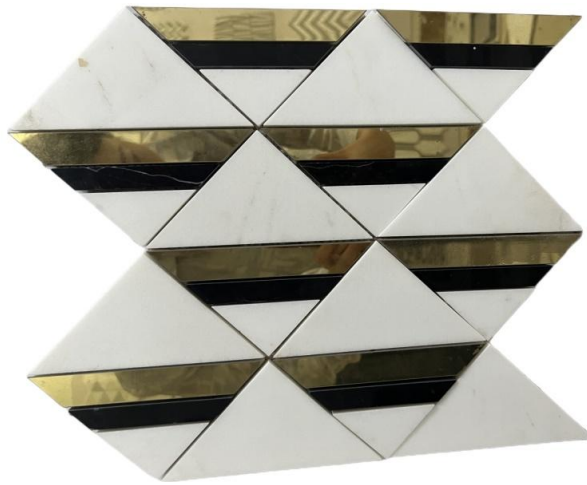

Short Description: Wanpo supplies 100% natural marble materials for the stone mosaic tiles, this is a marble with brass inlay diamond mosaic tile backsplash. Made of white, black, and gold chips to combine triangle and diamond shapes, it is a good product for kitchen and bathroom walls.

Model No.: WPM410

Pattern: Diamond

Color: White & Black & Gold

Finish: Polished

Material Name: Natural Marble, Brass

Product Detail:

Product Description

Wanpo company supplies 100% natural marble materials for the stone mosaic tiles, this is a marble with brass inlay diamond mosaic tile backsplash. Made of white, black, and gold chips to combine triangle and diamond shapes, it is a good product for kitchen and bathroom walls. Discount price is available for this Marble With Brass Inlay Triangle Diamond Mosaic Tile Backsplash. We have been sincerely looking forward to cooperating with customers all over

Product Name: Marble With Brass Inlay Triangle Diamond Mosaic Tile Backsplash

Model No.: WPM410

Pattern: Diamond

Color: White & Black & Gold

Finish: Polished

Thickness: 10mm

Product Series

Model No.: WPM410

Color: White & Black & Gold

Marble Name: Crystal Thassos Marble, Black Marquina Marble, Brass

Product Application

The beauty of natural stone mosaic is unmatched and we have one of the largest product ranges to suit all tastes and budgets. This Marble With Brass Inlay Triangle Diamond Mosaic Tile Backsplash is a good choice to use on the wall and backsplash in the kitchen and bathroom of the house and villa, or even the backsplash behind the vanity area is available for commercial projects.