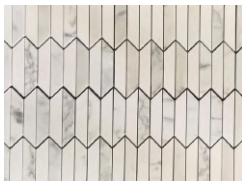

#### Product Description

We proudly present the combination of metal and marble to create a unique Harlow Picket Mosaic Tile Backsplash Wall For Bathroom. Combining modern and classic elements, this arrow tile pattern mosaic product stands out for its exquisite design and excellent quality. Our picket marble and metal tile wall finish bathroom features a carefully designed arrow pattern for a unique artistic and stylish look. This marble with metal inlay tile backsplash pattern creates an atmosphere of elegance and luxury in the bathroom through a subtle fusion of metal and marble. This chevron marble mosaic tile creates a visually pleasing effect in the bathroom with its unique shape and elegant pattern. Additionally, the metal inlay details of this product add a unique touch

### Product Series

Model No.: WPM185

Color: White, Green, Golden

Marble Name: Thassos Crystal White Marble, Panda Green Marble

Model No.: WPM186A

Color: White, Grey, Golden

Marble Name: Bianco Carrara White Marble, Thassos Crystal White Marble

Model No.: WPM186B

Color: White And Golden

Marble Name: Calacatta Gold Marble, Thassos Crystal White Marble

Model No.: WPM186C

Color: White And Grey

Marble Name: Thassos Crystal White Marble, Eastern White Marble

## Product Application

This product Metal And Marble Combined Harlow Picket Mosaic Tile is perfect for modern bathrooms. Its combination of metal and marble brings a unique texture and visual impact to the modern bathroom.