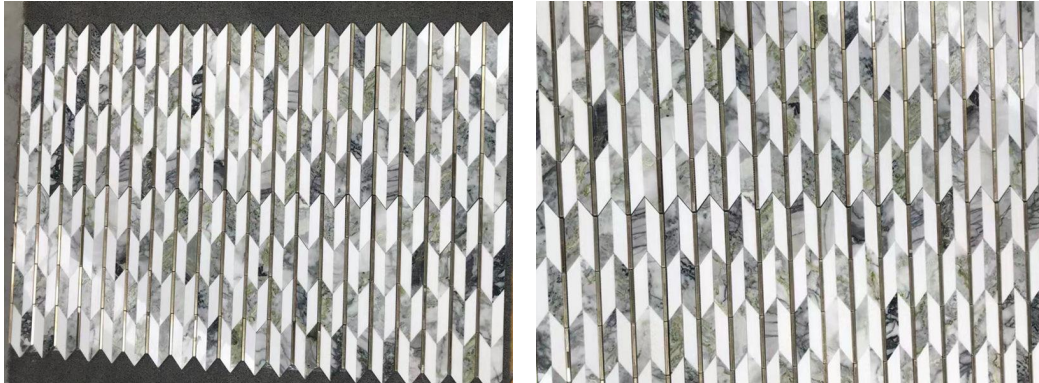

## Product Application

This product Metal And Marble Combined Harlow Picket Mosaic Tile is perfect for modern bathrooms. Its combination of metal and marble brings a unique texture and visual impact to the modern bathroom.

Whether your bathroom is a large master bathroom or a small mini restroom, mixing metal and marble, Harlow Diamond Mosaic tile wall decor will infuse it with a modern and stylish vibe.

This green and white marble mosaic with metal inlay tile has a unique arrow picket pattern that makes it more visually appealing when installed on a bathroom backsplash.