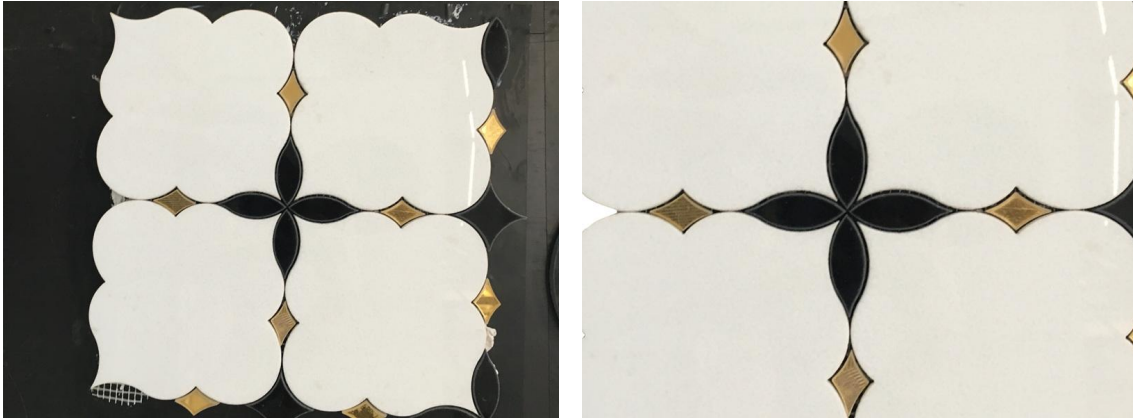

carefully arranged elements in the form of an iris flower create a mesmerizing focal point that effortlessly enhances the visual appeal of any room. The durability and quality of our stone mosaic tiles are unparalleled. The precise waterjet cutting technique ensures seamless edges and a perfect fit during installation. The high-grade materials used in the manufacturing process guarantee longevity, making these tiles a lasting investment.

Whether you're a homeowner, interior designer, or architect, the Modern Style Natural Marble Waterjet Mosaic Stone Wall Tile is a versatile and captivating choice. It combines the artistry of waterjet cutting, the elegance of marble, and the modern touch of metal chips to create a truly extraordinary mosaic tile. Elevate your space with these exceptional mosaic tiles that embody contemporary design and timeless beauty.

FAQ

Q: How many types of stone mosaic tile patterns do you have?

A: We have 10 main patterns: 3-dimensional mosaic, waterjet mosaic, arabesque mosaic, marble brass mosaic, mother of pearl inlaid marble mosaic, basketweave mosaic, herringbone and chevron mosaic, hexagon mosaic, round mosaic, subway mosaic.

Q: How can I pay for the Modern Style Natural Marble Waterjet Mosaic Stone Wall Tile products?

A: T/T transfer is available, and PayPal is better for a small amount.

Q: Do you have agents in our country?

A: Sorry, we don't have any agents in your country. We will let you know if we have a current customer in your country, and you can work with them if possible.