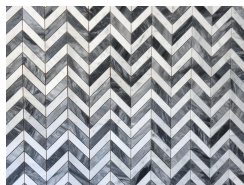

Model No.: WPM401

Color: Grey & White

Marble Name: White Carrara Marble, Nuvolato Classico Marble