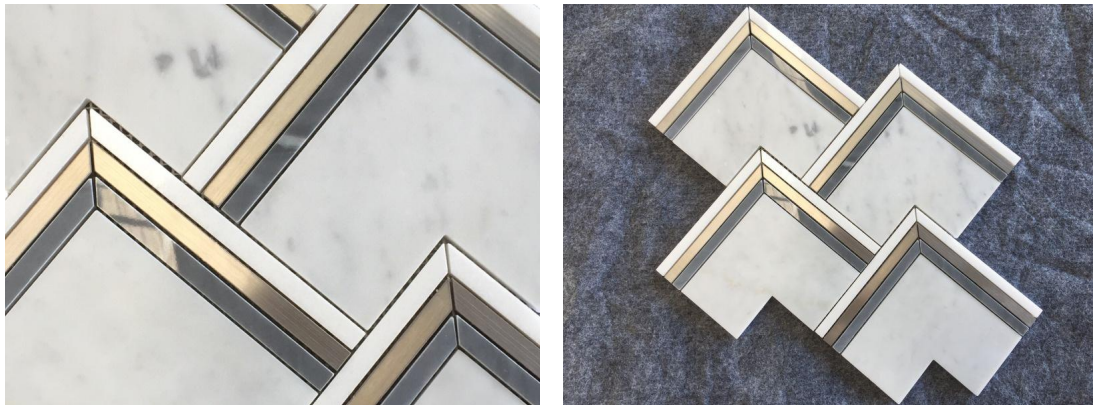

from our clients because it is the power to push us to move on, and we hope you will be satisfied with this product for your project.

We always focus on every detail of order processing for customers from ordering to delivery, depending on this, our products and services cover more than 50 countries around the world.

FAQ

Q: I'm Wholesaler. Can I get a discount on this Natural White Arrow Marble And Metal Mosaic Tile Backsplash Wall product?

A: Discount will be offered depending on the packing requirement and mosaic quantity.

Q: What are the advantages of marble mosaic tile?

A: 1. The look and feel are unmatched by any other material.

2. There are no two pieces the same.

3. Durable and heat resistant

4. Long-lasting beauty

5. Many available color styles and patterns

6. Can be restored and refinished

Q: Do you sell mosaic chips or net-backed mosaic tiles?

A: We sell net-backed mosaic tiles.

Q: I didn't import products before, can I buy your mosaic products?

A: Sure, you can order our products, and we can organize a door-to-door delivery service.