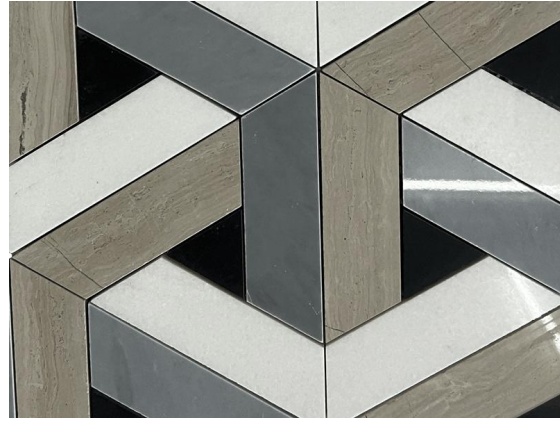

#### Product Description

This 3D natural marble basket weave shape backsplash bathroom mosaic is one of our new stone mosaic collections because this basketweave marble tile has a great look and is made of good materials, we use grey, wooden, and white marble materials to craft this modern design. Every part is made of high-quality White Wood Marble, Carrara Grey Marble, and Thassos White Marble. The whole tile creates a three-dimensional effect, adding depth and visual interest to any space. Each trapezoid tile particle is meticulously assembled to form a basketweave pattern, showcasing the natural beauty and unique veining of marble. The interlocking arrangement of the tiles creates a seamless and cohesive mosaic surface that exudes sophistication and luxury. Its versatility and unique aesthetic make it ideal for colorful mosaic tile backsplashes, bathroom backsplashes, mosaic tile washrooms, and various decorative accents throughout your home.

## Product Application

The 3D wall stone tiles offer a captivating tactile experience, as the raised and recessed portions of the mosaic create a sense of texture and depth. This adds a dynamic element to the design, making it a visually striking choice for interior applications. This colorful mosaic tile backsplash will bring your kitchen or bathroom a touch of vibrancy and elegance to the space. The mosaic's intricate design becomes a focal point, elevating the overall aesthetic of the room. The bathroom backsplash mosaic needs a luxury and timeless material, while this stone mosaic is an impressive choice and brings richer colors to replace the plain style.