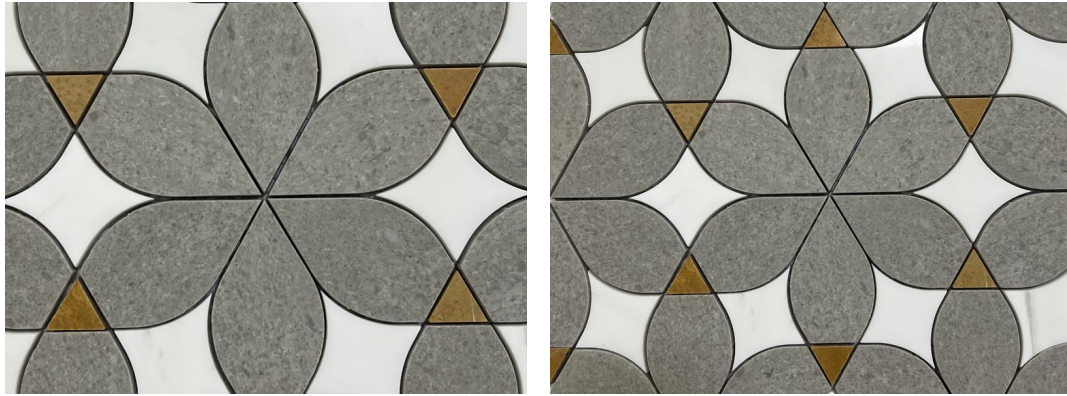

Product Specification (Parameter)

Product Name: New Decorative Waterjet Tile Gray And White Flower Marble Mosaic

Model No.: WPM405

Pattern: Waterjet

Color: Grey & White

Finish: Polished

Thickness: 10mm

Product Series

Model No.: WPM405

Color: Grey & White

Marble Name: Grey Cinderella Marble, Oriental White Marble, and Rain Forest Marble

Model No.: WPM128

Color: White & Grey

Marble Name: Thassos White Marble, Bardiglio Carrara Marble

Model No.: WPM425

Color: White & Grey

Marble Name: Thassos White Marble, Carrara White Marble, Italian Grey Marble

Product Application

This natural marble mosaic has high hardness, high density, and small pores, and is not easy to absorb water. It can be used in kitchens, bedrooms, toilets, and bathrooms. This Decorative Waterjet Tile Gray And White Flower Marble Mosaic as bathroom wall tiles, bathroom backsplash mosaic, marble tile bathroom floor, mosaic kitchen wall tiles, and decorative backsplash behind cooktop will add more colorful elements to these decorations.