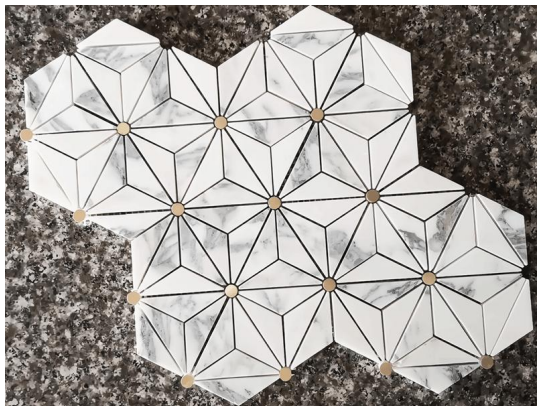

Short Description: Unlike the exquisite waterjet tile style, this mosaic tile is combined with small triangle marble mosaic chips into a flower shape, and the central part is inlaid by a round golden brass, which offers a stylish and sophisticated option.

flower shape, and the central part is inlaid by a round golden brass, which offers a stylish and sophisticated option. This new design brass inlay in flower floral marble mosaic tile creates a visually pleasing effect in the interior wall area with its unique shape and elegant pattern.

Thickness: 10 mm

Product Series

Model No.: WPM449

Color: White And Gold

Material Name: Volakas Marble, Brass

Model No.: WPM042L

Color: White And Gold

Material Name: Crystal Thassos Marble, Crystal Grey Marble, brass

Model No.: WPM067

Color: White And Gold

Material Name: Oriental White Marble, Brass

Product Application

This new design of brass inlaid flower floral marble mosaic wall tile is suitable as a wall decorative mosaic style for your home living room. You can apply it to the TV background wall or sofa background wall to create a space full of artistic atmosphere and unique design. Geometric flower with brass inlays makes the tiles more unique and eye-catching, adding luxury and style to your living room. Whether it is a high-end restaurant, trendy coffee shop, or boutique, this wall tile mosaic is an ideal choice. You can use it as a decorative element throughout your store, for example on the facade of your store or on a wall in a specific area. The unique design and exquisite workmanship of this tile are sure to catch the eyes of customers and give the whole store a high-quality, refined atmosphere.