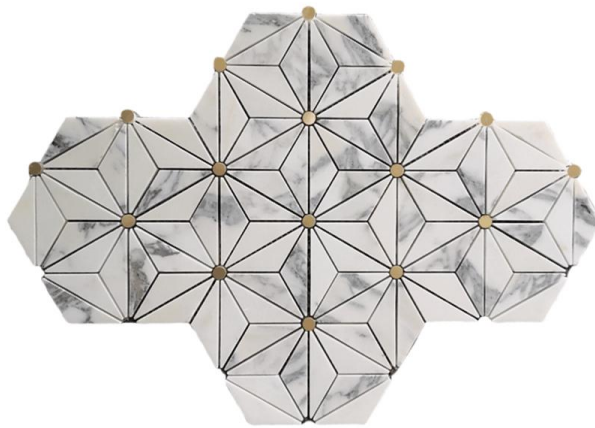

Short Description: Unlike the exquisite waterjet tile style, this mosaic tile is combined with small triangle marble mosaic chips into a flower shape, and the central part is inlaid by a round golden brass, which offers a stylish and sophisticated option.

Model No.: WPM449

Pattern: Geometric Flower

Color: White, Gold

Finish: Polished

Material Name: Natural Marble, Brass

Product Detail:

Product Description

This Brass Inlay In Flower Floral Marble Mosaic Tile we offer is a new design of white and brass tile selection. Artfully inlaid with a brass floral motif on a marble base, these tiles display a unique artistic beauty. The natural marble mosaic tiles are made of high-quality White Volakas Marble and brass materials, ensuring their durability and luxurious look. Each marble brass mosaic tile is carefully designed and crafted with an elegant appearance and meticulous workmanship, suitable for wall decoration in different scenes. Unlike the exquisite waterjet tile style, this mosaic tile is combined with small triangle marble mosaic chips into a

flower shape, and the central part is inlaid by a round golden brass, which offers a stylish and sophisticated option. This new design brass inlay in flower floral marble mosaic tile creates a visually pleasing effect in the interior wall area with its unique shape and elegant pattern.