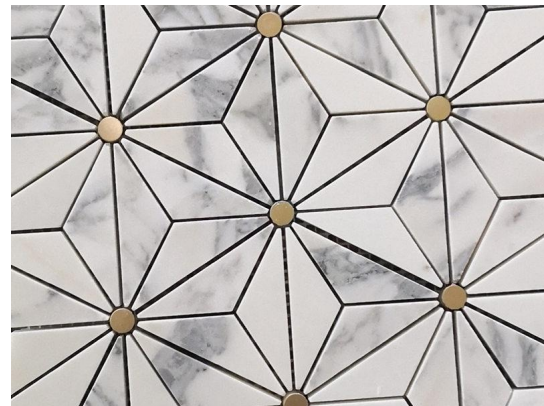

flower shape, and the central part is inlaid by a round golden brass, which offers a stylish and sophisticated option. This new design brass inlay in flower floral marble mosaic tile creates a visually pleasing effect in the interior wall area with its unique shape and elegant pattern.

Product Specification (Parameter)

Product Name: New Design Brass Inlay In Flower Floral Marble Mosaic Tile For Wall

Model No.: WPM449

Pattern: Geometric Flower

Color: White, Gold

Finish: Polished

Material Name: Natural Marble, Brass

Thickness: 10 mm

Product Series

Model No.: WPM449

Color: White And Gold

Material Name: Volakas Marble, Brass

Model No.: WPM042L

Color: White And Gold

Material Name: Crystal Thassos Marble, Crystal Grey Marble, brass

Model No.: WPM067

Color: White And Gold

Material Name: Oriental White Marble, Brass

Product Application

This new design of brass inlaid flower floral marble mosaic wall tile is suitable as a wall decorative mosaic style for your home living room. You can apply it to the TV background wall or sofa background wall to create a space full of artistic atmosphere and unique design. Geometric flower with brass inlays makes the tiles more unique and eye-catching, adding luxury and style to your living room. Whether it is a high-end restaurant, trendy coffee shop, or boutique, this wall tile mosaic is an ideal choice. You can use it as a decorative element throughout your store, for example on the facade of your store or on a wall in a specific area. The unique design and exquisite workmanship of this tile are sure to catch the eyes of customers and give the whole store a high-quality, refined atmosphere.