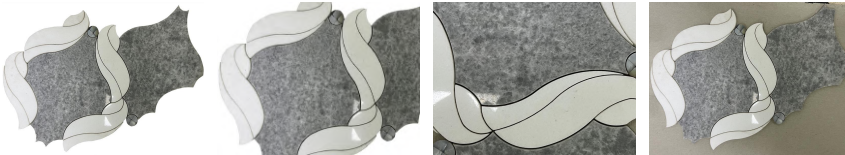

## PRODUCT CATALOG

**Product Name:** New Design Waterjet Marble Grey And White Mosaic Backsplash Tile

**Short Description:** This exquisite grey and white marble mosaic backsplash tile is our new design. It combines the elegance of waterjet-cut marble with a captivating blend of grey and white colors. Crafted with precision using waterjet technology, each tile showcases intricate patterns and a seamless interplay of colors.

**Model No.:** WPM421

**Pattern:** Waterjet

**Color:** Grey & White

**Finish:** Polished

**Material Name:** Natural Marble, Mother of Pearl (Seashell)

**Min. Order:** 100 sq.m (1077 sq.ft)

#### Product Description

This exquisite grey and white marble mosaic backsplash tile is our new design. It combines the elegance of waterjet-cut marble with a captivating blend of grey and white colors. Crafted with precision using waterjet technology, each tile showcases intricate patterns and a seamless interplay of colors. The harmonious fusion of grey and white marble creates a timeless and sophisticated look that enhances any space. This stone mosaic backsplash presents a perfect balance between classic charm and contemporary style. The waterjet-cutting technique ensures precise and intricate designs, resulting in an eye-catching backsplash that adds a touch of luxury to your home. Made of natural grey marble, and white marble, and inlaid with mother-of-pearl dots, this mosaic tile exemplifies the beauty of a waterjet-cut arabesque pattern. The intricate patterns and seamless blending of grey and white tones showcase the craftsmanship and precision

Its elegant grey and white color palette brings a serene and spa-like ambiance to your space. Install it as a backsplash behind the vanity or as a feature wall to transform your bathroom into a luxurious retreat.