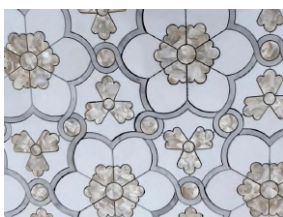

elements, this mosaic tile exudes elegance and shimmer. The iridescent qualities of mother of pearl add depth and a touch of luxury to your wall, creating a captivating visual display.

Product Specification (Parameter)

Product Name: New Product Waterjet Shell And Marble Flower Mosaic Tile For Wall

Model No.: WPM088

Pattern: Waterjet

Color: White & Grey & Golden

Finish: Polished

Thickness: 10 mm

Product Series

Model No.: WPM088

Color: White & Golden

Material Name: Thassos White Marble, Mother of Pearl (Seashell)