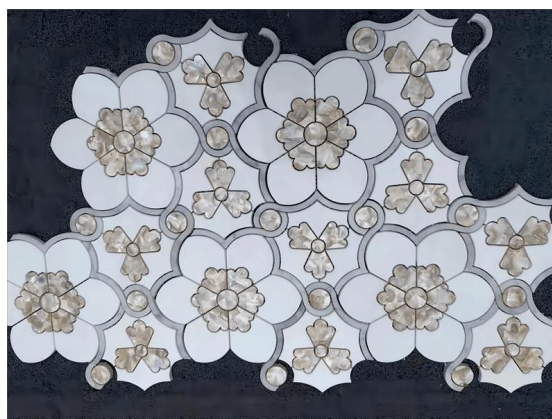

elements, this mosaic tile exudes elegance and shimmer. The iridescent qualities of mother of pearl add depth and a touch of luxury to your wall, creating a captivating visual display.

### Product Series

Model No.: WPM088

Color: White & Golden

Material Name: Thassos White Marble, Mother of Pearl (Seashell)

Model No.: WPM128

Color: Grey & White

Marble Name: Thassos White Marble, Bardiglio Carrara Marble

### Product Application

Designed specifically for wall applications, the New Product Waterjet Shell And Marble Flower Mosaic Tile is perfect for enhancing the aesthetic appeal of any room. The durable construction ensures long-lasting beauty, making it suitable for both residential and commercial spaces. The elegant flower patterns and the natural beauty of marble create a soothing and visually appealing ambiance. Install the mosaic tile as a feature wall or as a border to elevate the overall design of your bathroom. Add a touch of elegance to your living room, dining area, or bedroom with the New Product Waterjet Shell And Marble Flower Mosaic Tile For Wall. Install it as a focal point on a feature wall or use it as a decorative element to enhance the overall

aesthetic of your space. The intricate flower patterns and the combination of shell and marble bring a sense of beauty and sophistication to any room.

This flower mosaic tile offers a unique and visually stunning option for transforming your walls into works of art. With its waterjet-cut marble, intricate flower patterns, and the shimmering elegance of mother of pearl, this mosaic tile adds a touch of luxury and sophistication to any space.