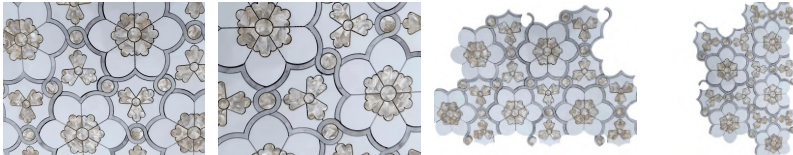

## PRODUCT CATALOG

**Product Name:** New Product Waterjet Shell And Marble Flower Mosaic Tile For Wall

**Short Description:** This is our new product of the waterjet marble flower mosaic series. This exquisite shell and marble flower mosaic tile combines the timeless beauty of waterjet-cut Thassos Crystal Marble and Carrara White Marble with the iridescent elegance of mother of pearl.

**Model No.:** WPM088

**Pattern:** Waterjet

**Color:** White & Grey & Golden

**Finish:** Polished

**Material Name:** Natural Marble, Mother of Pearl (Seashell)

**Min. Order:** 100 sq.m (1077 sq.ft)

#### Product Description

This is our new product of the waterjet marble flower mosaic series. This exquisite shell and marble flower mosaic tile combines the timeless beauty of waterjet-cut Thassos Crystal Marble and Carrara White Marble with the iridescent elegance of mother of pearl. Crafted with precision using waterjet technology, each tile showcases intricate flower patterns that add a touch of artistry and sophistication to any wall. The seamless blend of shell and marble creates a captivating visual effect, making this mosaic tile a true statement piece for your interior design. This mother of pearl waterjet tile offers a perfect balance between natural elements and artistic expression. The waterjet-cutting technique ensures precise and intricate flower designs, resulting in a visually stunning mosaic that transforms any wall into a work of art. With the incorporation of mother of pearl

elements, this mosaic tile exudes elegance and shimmer. The iridescent qualities of mother of pearl add depth and a touch of luxury to your wall, creating a captivating visual display.