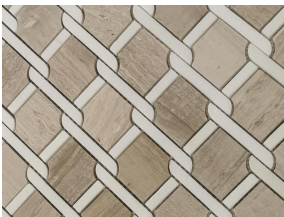

The new Wood Marble and White Braided Rope Mosaic Wall Tile is a product that embodies elegance, style and versatility. Let's delve deeper into its features and explore more details. Mosaic tiles showcase the beauty of wooden white marble, which has natural veins and wood grain-like patterns. This unique feature adds a touch of natural warmth and sophistication to any space. The combination of wooden white marble with the woven rope pattern of Thassos white marble creates a visually interesting contrast, making the tiles a standout feature in any room. Featuring a basket weave mosaic tile pattern, this product introduces a timeless design element to your walls. The basket weave pattern was created by interlocking diamond pieces of wooden white marble, surrounded by pencil pieces of Thassos crystal white marble, creating a visually

Model No.: WPM112

Pattern: Basketweave

Color: Wooden & White

Finish: Polished

Thickness: 10 mm

Product Series

Model No.: WPM112

Color: White & Wooden

Model No.: WPM113B

Color: White & Light Grey

Material Name: Eastern White Marble, Italian Grey Marble

Product Application

New wood marble and white braided rope mosaic tiles are primarily designed for wall applications. It offers a wide range of possibilities for transforming spaces such as kitchens, living rooms, dining areas and even commercial settings. In the kitchen, marble wall tiles create a luxurious backdrop that complements a variety of design styles, from modern to rustic. The natural beauty and intricate pattern of the tiles make it a focal point, enhancing the overall ambience of the space. In addition to the kitchen, this mosaic tile can be used to create a feature or feature wall in other areas of the home. Whether you need a sophisticated living room or a statement entrance, new wood marble and white woven rope mosaic tiles provide a modern and stylish solution.