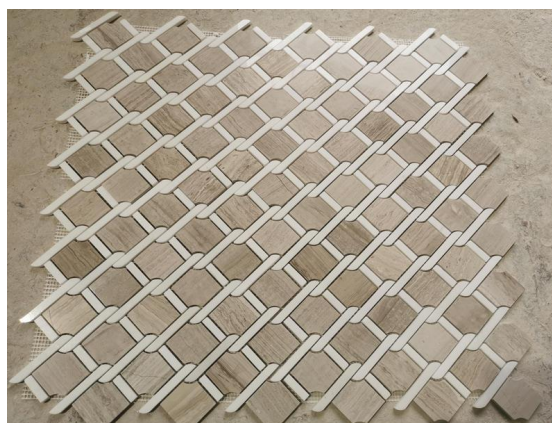

Product Application

New wood marble and white braided rope mosaic tiles are primarily designed for wall applications. It offers a wide range of possibilities for transforming spaces such as kitchens, living rooms, dining areas and even commercial settings. In the kitchen, marble wall tiles create a luxurious backdrop that complements a variety of design styles, from modern to rustic. The natural beauty and intricate pattern of the tiles make it a focal point, enhancing the overall ambience of the space. In addition to the kitchen, this mosaic tile can be used to create a feature or feature wall in other areas of the home. Whether you need a sophisticated living room or a statement entrance, new wood marble and white woven rope mosaic tiles provide a modern and stylish solution.

In commercial settings such as hotels or restaurants, this mosaic tile can enhance the ambience and create an unforgettable impression. Its durability allows it to meet the needs of high-traffic areas, while its elegant design adds a sense of luxury and sophistication.

The maintenance of new wood grain white rope mosaic tiles is relatively simple. Regular cleaning with a mild, non-abrasive cleaner is usually enough to keep your tiles looking their best. Manufacturer's cleaning and maintenance guidelines must be followed to maintain the longevity and beauty of your tiles. If you like this wood grain stone mosaic tile, please contact us and share your ideas!

FAQ

Q: Is professional installation required for the Wooden Marble and White Weave Rope Mosaic Tile?

A: While it is possible to install the mosaic tile yourself if you have experience with tile installation, we recommend hiring a professional for the best results, especially considering the intricate pattern and the need for proper substrate preparation.