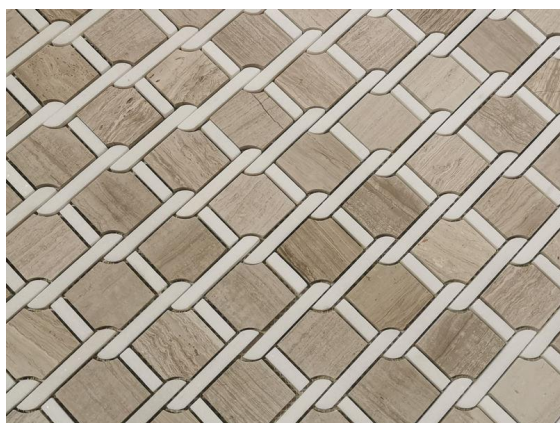

Product Application

New wood marble and white braided rope mosaic tiles are primarily designed for wall applications. It offers a wide range of possibilities for transforming spaces such as kitchens, living rooms, dining areas and even commercial settings. In the kitchen, marble wall tiles create a luxurious backdrop that complements a variety of design styles, from modern to rustic. The natural beauty and intricate pattern of the tiles make it a focal point, enhancing the overall ambience of the space. In addition to the kitchen, this mosaic tile can be used to create a feature or feature wall in other areas of the home. Whether you need a sophisticated living room or a statement entrance, new wood marble and white woven rope mosaic tiles provide a modern and stylish solution.

In commercial settings such as hotels or restaurants, this mosaic tile can enhance the ambience and create an unforgettable impression. Its durability allows it to meet the needs of high-traffic areas, while its elegant design adds a sense of luxury and sophistication.

The maintenance of new wood grain white rope mosaic tiles is relatively simple. Regular cleaning with a mild, non-abrasive cleaner is usually enough to keep your tiles looking their best. Manufacturer's cleaning and maintenance guidelines must be followed to maintain the longevity and beauty of your tiles. If you like this wood grain stone mosaic tile, please contact us and share your ideas!

FAQ

Q: Is professional installation required for the Wooden Marble and White Weave Rope Mosaic Tile?

A: While it is possible to install the mosaic tile yourself if you have experience with tile installation, we recommend hiring a professional for the best results, especially considering the intricate pattern and the need for proper substrate preparation.