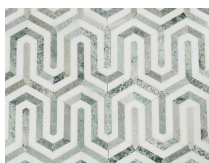

patterns and shows strong characteristics and individual distinctive effectiveness to the whole design.

Product Specification (Parameter)

Product Name: New White Picket Mosaic Polished Berlinetta Geometric Marble Tile

Model No.: WPM187

Pattern: Geometric Berlinetta

Color: White

Finish: Polished

Thickness: 10mm

Product Series

Model No.: WPM187

Color: White

Marble Name: Ariston White Marble, Wooden White Marble, Pietra Grey Marble

Model No.: WPM069

Color: Green & White

Marble Name: Shangri La Green Marble, Crystal Thassos Marble

Product Application

When the natural marble stone mosaics are reinterpreted in making an elegant and durable status, this white marble white picket mosaic Berlinetta geometric marble tile is available for the interior wall decoration for the bathroom and kitchen decoration, such as marble mosaic bathroom tiles, kitchen mosaic tiles, and marble mosaic backsplashes will gain a fresh view.