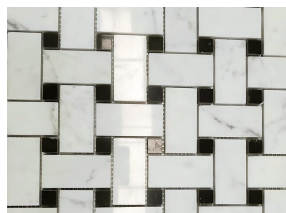

Model No.: WPM003

Color: White & Black

Material Name: Carrara White Marble, Black Marquina Marble