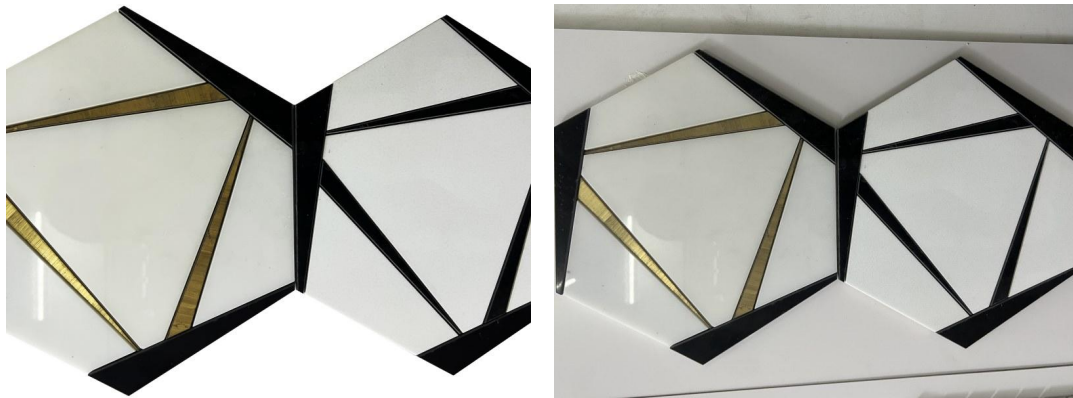

even floor tiles that are suitable for use as this Unique Design High-Quality Brass Inlay In Marble Mosaic Tile.

Special design mosaics are specially designed for high-end projects. Let our stone mosaic products inspire your project whether a small powder room or your entire commercial project.

FAQ

Q: What is your price term for this Unique Design High-Quality Brass Inlay In Marble Mosaic Tile?

A: Normally FOB, then EXW, FCA, CNF, DDP, and DDU are available.

Q: What area does the brass inlaid marble mosaic apply on?

A: The brass inlaid marble mosaic is mainly applied on the wall decoration, such as the bathroom wall, kitchen wall, and wall backsplash.

Q: Why do I choose marble mosaic tile over ceramic mosaic tile?

A: 1. Marble is 100% natural material, it will increase your property value.

2. Natural stone mosaic tile never goes out of fashion over time.

3. Natural stone mosaic is not printed and no repeat patterns and no artificial elements.

Q: Do you have stocks of stone mosaic tiles?

A: Our company doesn't have stocks, the factory may have stocks of some regularly produced patterns, we will check if you need stock.