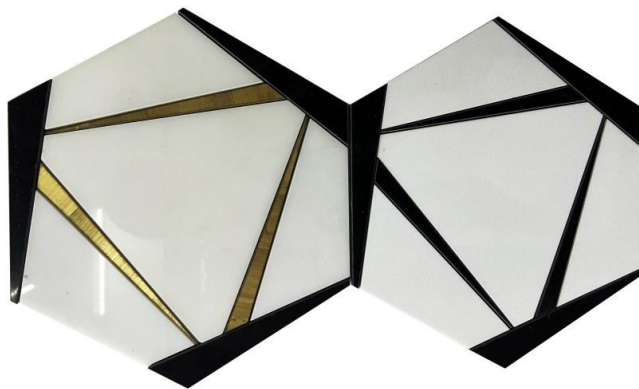

Short Description: This high-quality marble mosaic tile is a unique design and is made of brass inlay marble. There are two same hexagonal parts combined, however, the triangle chips inside are different in material and color.

Model No.: WPM413

Pattern: Hexagon

Color: White & Black & Gold

Finish: Polished

Material Name: Natural Marble, Brass

Product Detail:

Product Description

Wanpo company offers a wide variety of natural marble mosaics, marble with brass inlay mosaics, and mother-of-pearl marble mosaics. We buy directly from the best quality sources and have the best service at rock-bottom prices for our customers. This high-quality marble mosaic tile is in a unique design that is made of brass inlay marble. There are two same hexagonal parts combined, however, the triangle chips inside are different in material and color. The brass chips and the black marble chips are combined into triangles, while the two

parts are linked into big hexagons. This irregular combination will be more attractive than those regular hexagon marble mosaic patterns.

Product Specification (Parameter)

Product Name: Unique Design High-Quality Brass Inlay In Marble Mosaic Tile Supplier

Model No.: WPM413

Pattern: Hexagon

Color: White & Black & Gold

Finish: Polished

Thickness: 10mm

Product Series

Model No.: WPM413

Color: White & Black & Gold