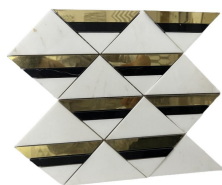

Model No.: WPM410

Color: White & Black & Gold

Marble Name: Crystal White Marble, Black Marquina Marble, Brass