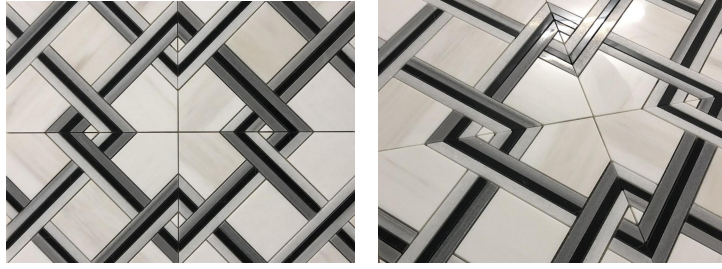

Short Description: This tile has big diamond shapes made of black, white and grey marble long chips and white marble as a white background. The whole tile looks simple but keeps its popularity and it's a good choice for interior wall backsplash application.

Model No.: WPM031

Pattern: 3D Diamond

Color: White & Grey & Black

Finish: Polished

Material Name: Natural Marble

Product Detail:

Product Description

If the overall style of your home design is simple and generous, then the naturally matching stone mosaic wall tile decoration should not be too fancy, but choose elegant and simple colors and make some simple geometric arrangements. Then we think this mosaic is a very suitable decoration. This marble stone mosaic tile uses white marble as a base and matches white, grey, and black marble chips to combine the big diamond shapes. The model is

Color: White & Black & Grey

Style: Big Diamond

Model No.: WPM277

Color: Grey & Black

Style: Small Diamond

Product Application

Stone mosaic tiles bring good value to your house because it is a natural stone and never fades with age. This natural stone mosaic big diamond mosaic tile backsplash has a big diamond shape and is suitable for wall decoration of your interior home, office, hotel, and other areas in both commercial and residential projects. It can be widely used as a hotel bathroom mosaic, marble tile backsplash for kitchen, wall decorative mosaic, and so on.