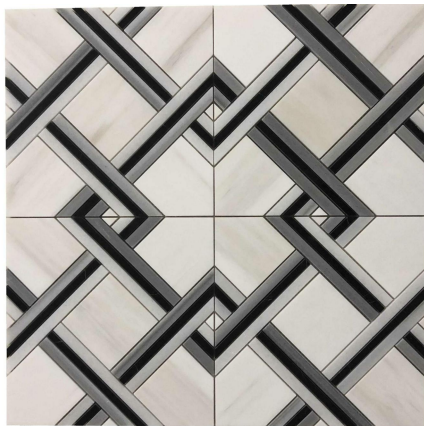

Short Description: This tile has big diamond shapes made of black, white and grey marble long chips and white marble as a white background. The whole tile looks simple but keeps its popularity and it's a good choice for interior wall backsplash application.

Model No.: WPM031

Pattern: 3D Diamond

Color: White & Grey & Black

Finish: Polished

Material Name: Natural Marble

Product Detail:

Product Description

If the overall style of your home design is simple and generous, then the naturally matching stone mosaic wall tile decoration should not be too fancy, but choose elegant and simple colors and make some simple geometric arrangements. Then we think this mosaic is a very suitable decoration. This marble stone mosaic tile uses white marble as a base and matches white, grey, and black marble chips to combine the big diamond shapes. The model is

complicated to make, however, the whole tile looks simple and clean and it keeps nowadays' popularity and gains much attention from home designers and owners.

Product Specification (Parameter)

Product Name: Wholesale 3d Stone Mosaic Big Diamond Marble Tile Backsplash

Color: White & Black & Grey

Style: Big Diamond

Model No.: WPM277

Color: Grey & Black

Style: Small Diamond

Product Application

Stone mosaic tiles bring good value to your house because it is a natural stone and never fades with age. This natural stone mosaic big diamond mosaic tile backsplash has a big diamond shape and is suitable for wall decoration of your interior home, office, hotel, and other areas in both commercial and residential projects. It can be widely used as a hotel bathroom mosaic, marble tile backsplash for kitchen, wall decorative mosaic, and so on.