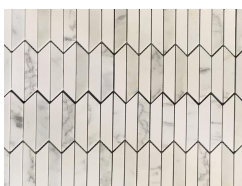

Model No.: WPM186C

Color: White And Grey

Marble Name: Thassos Crystal White Marble, Eastern White Marble