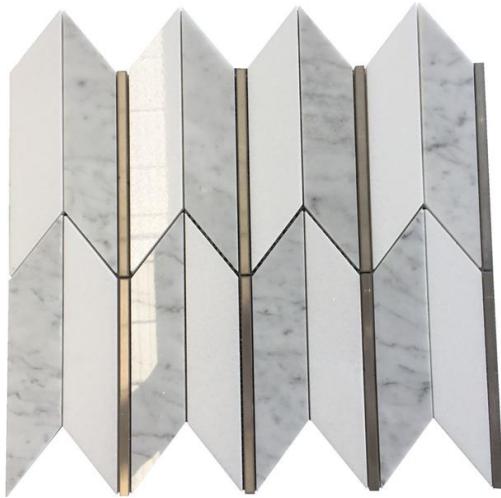

Short Description: The mosaic carrara marble tiles are popular products, this product is combined with Bianco Carrara marble mosaic chips, Thassos Crystal marble mosaic chips, and brass pencil chips. The precise mix of different Parallelograms into arrow patterns of makes each tile look like a work of art.

Model No.: WPM186A

Pattern: Picket

Color: Grey, White, Golden

Finish: Polished

Material Name: Natural Marble, Brass

Product Detail:

Product Description

The mosaic carrara marble tiles are popular products, this product is combined with Bianco Carrara marble mosaic chips, Thassos Crystal marble mosaic chips, and brass pencil chips. The precise mix of different parallelograms into arrow patterns of makes each tile look like a work of art. Made of high-quality marble and brass, this picket mosaic tile product combines the natural texture of marble with the unique luster of brass. This combination of brass and marble greatly enhances the texture and visual impact of the overall design, bringing timeless elegance to your home decoration. And add a touch of luxury and exclusivity to your area with our thoughtfully designed Harlow picket mosaic tile. Showcasing meticulous craftsmanship and a high level of

Product Application

This Carrara chevron picket mosaic product can be used to decorate walls and floors in areas such as bathrooms, kitchens, and living rooms. Its base in classic white marble is inlaid with brass to create exquisite patterns and decorative effects. Whether it is a modern or traditional decor, this tile can provide a noble and elegant atmosphere. With its beautiful appearance and excellent quality, it is widely used in high-end residences, hotels, shopping malls, office buildings, etc., adding unique charm and a sense of quality to the space.