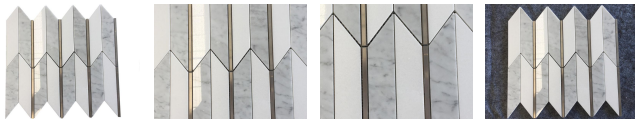

Short Description: The mosaic carrara marble tiles are popular products, this product is combined with Bianco Carrara marble mosaic chips, Thassos Crystal marble mosaic chips, and brass pencil chips. The precise mix of different Parallelograms into arrow patterns of makes each tile look like a work of art.

Model No.: WPM186A

Pattern: Picket

Color: Grey, White, Golden

Finish: Polished

Material Name: Natural Marble, Brass

Product Detail:

Product Description

The mosaic carrara marble tiles are popular products, this product is combined with Bianco Carrara marble mosaic chips, Thassos Crystal marble mosaic chips, and brass pencil chips. The precise mix of different parallelograms into arrow patterns of makes each tile look like a work of art. Made of high-quality marble and brass, this picket mosaic tile product combines the natural texture of marble with the unique luster of brass. This combination of brass and marble greatly enhances the texture and visual impact of the overall design, bringing timeless elegance to your home decoration. And add a touch of luxury and exclusivity to your area with our thoughtfully designed Harlow picket mosaic tile. Showcasing meticulous craftsmanship and a high level of

craftsmanship, these marble tile brass inlay details add a unique touch and it is a hot-selling arrow pattern tile combined with brass inlays to offer a stylish and sophisticated option.

Product Specification (Parameter)